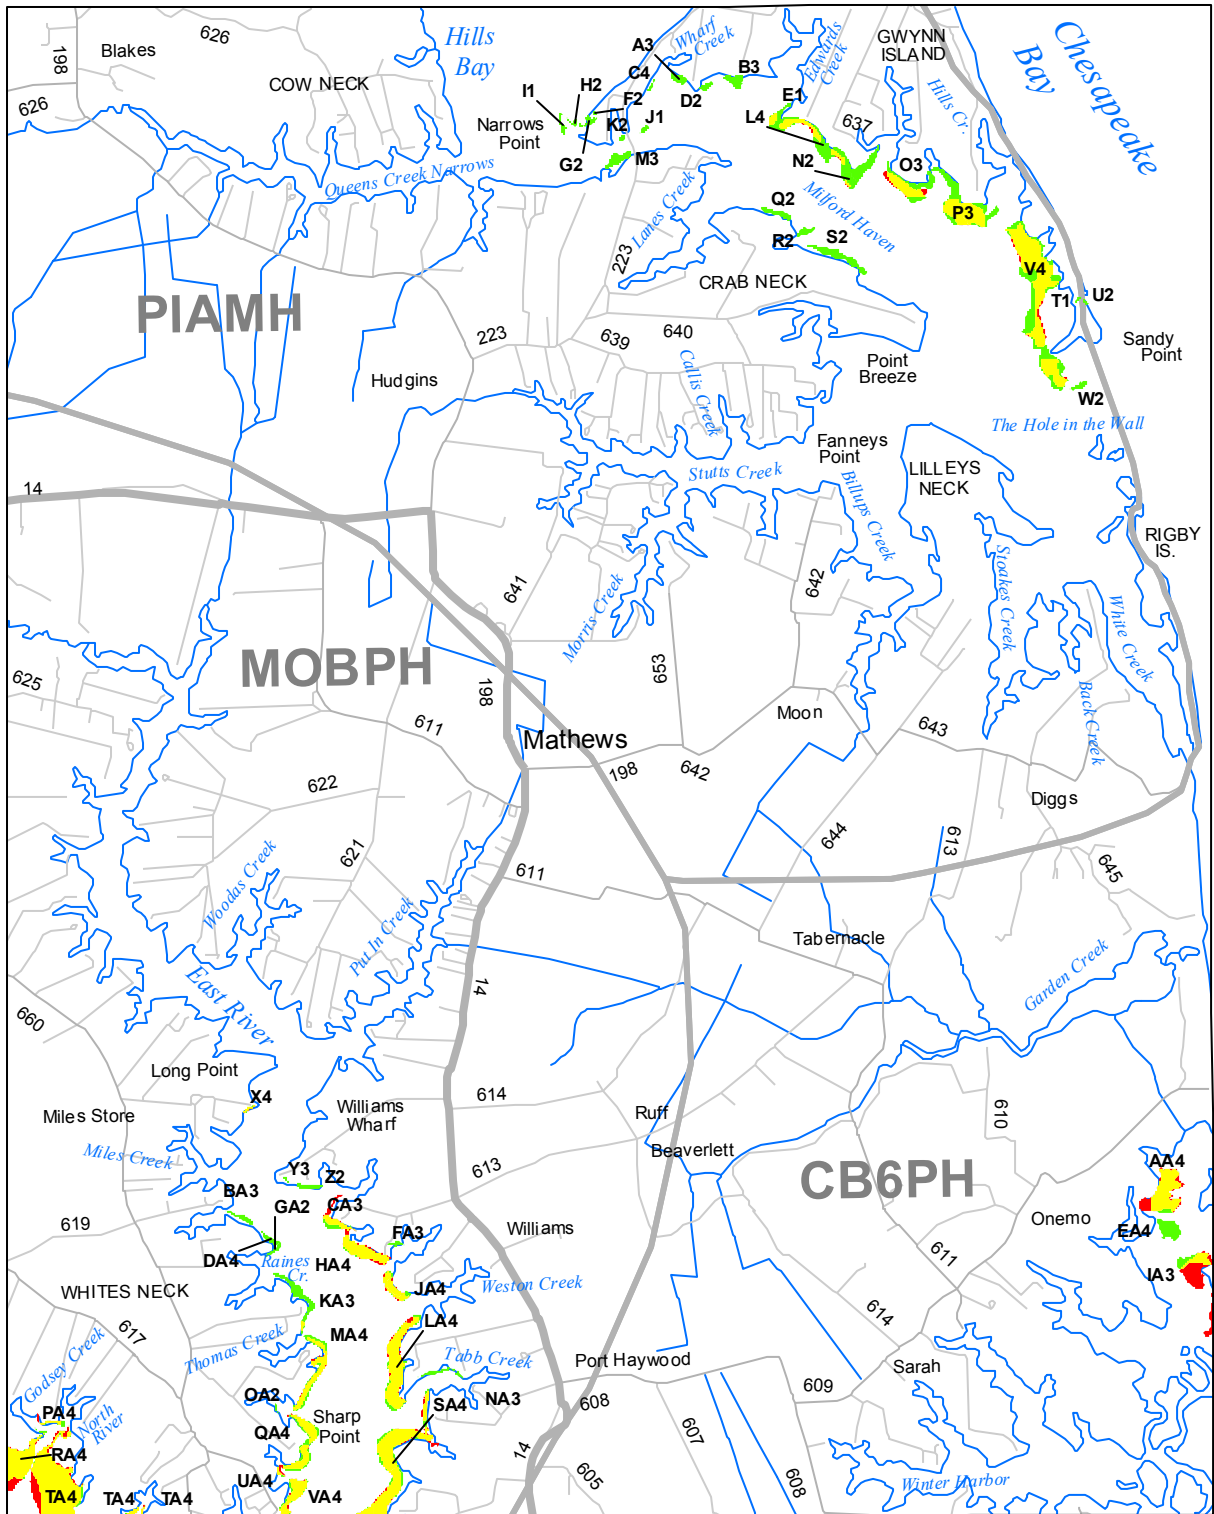

Submerged Aquatic Vegetation 2014

Mathews, Va. (123)

Hectares of SAV: 170.53

Date Flown: 05/20, 07/17

1,000 0 1,000 2,000 Meters

Sources: VIMS,USGS PDF Created: 12/23/2015