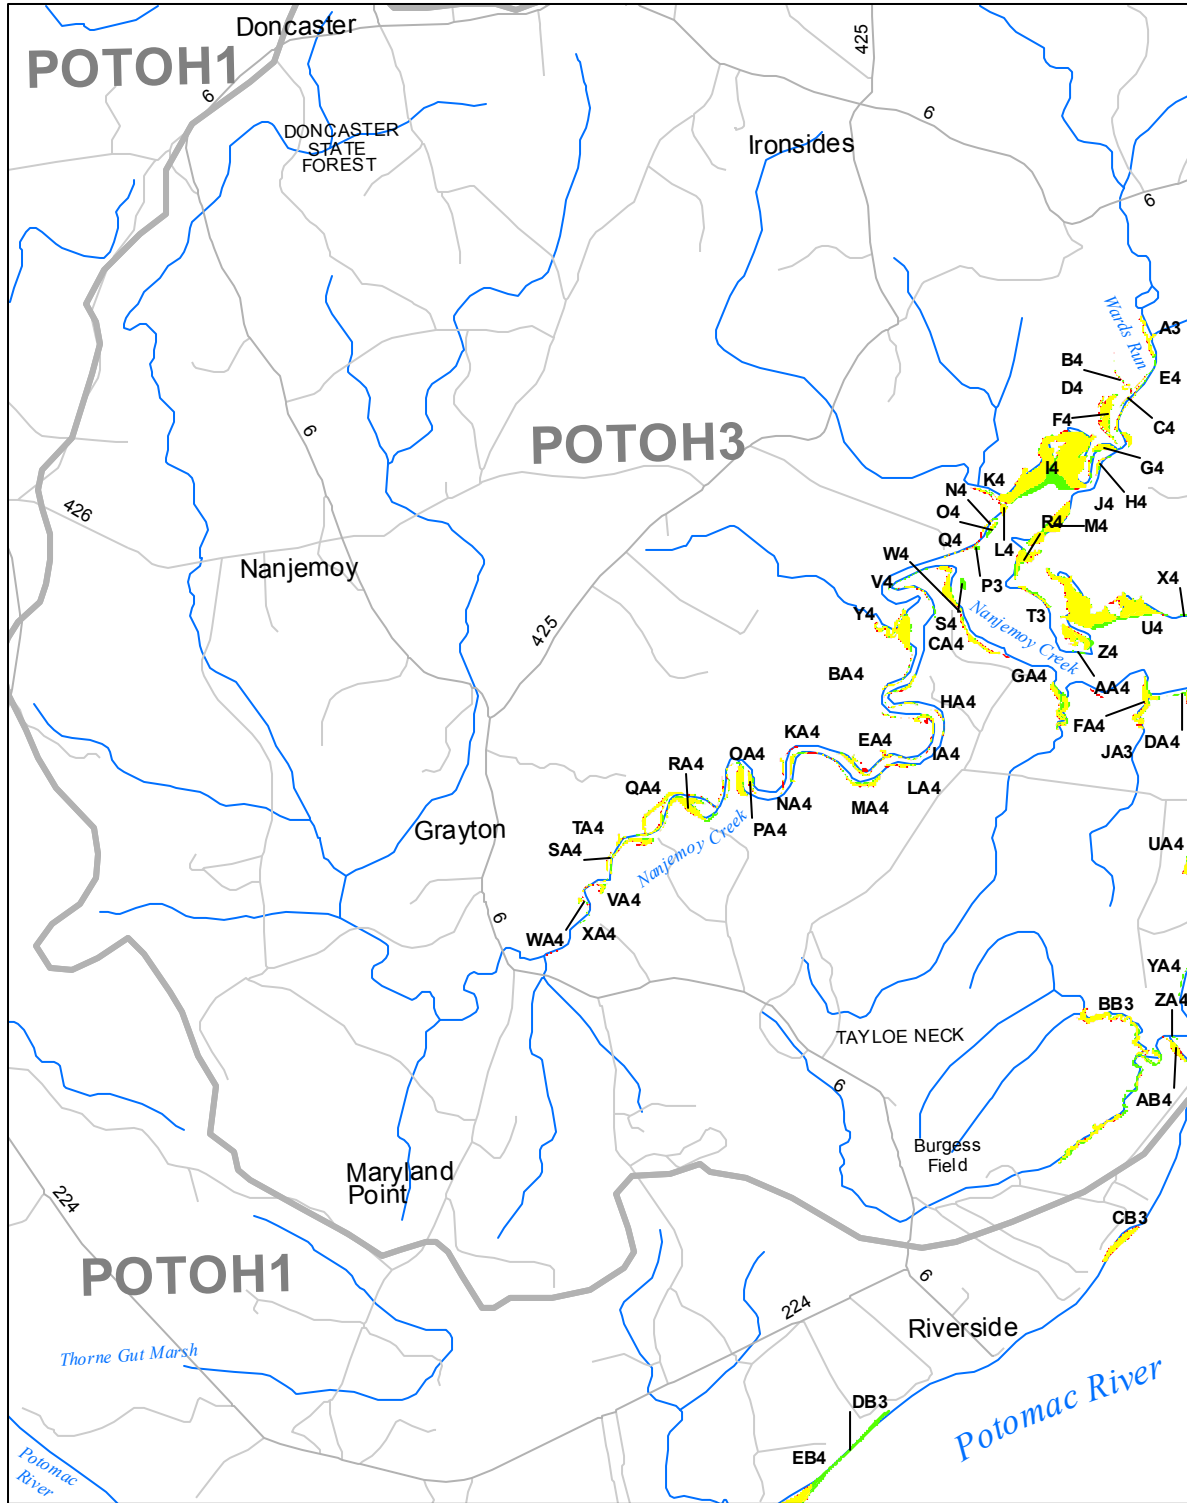

Submerged Aquatic Vegetation 2014

Nanjemoy, Md. (56)

Hectares of SAV: 121.60

Date Flown: 08/29, 10/06

1,000 0 1,000 2,000 Meters

Sources: VIMS,USGS PDF Created: 12/23/2015