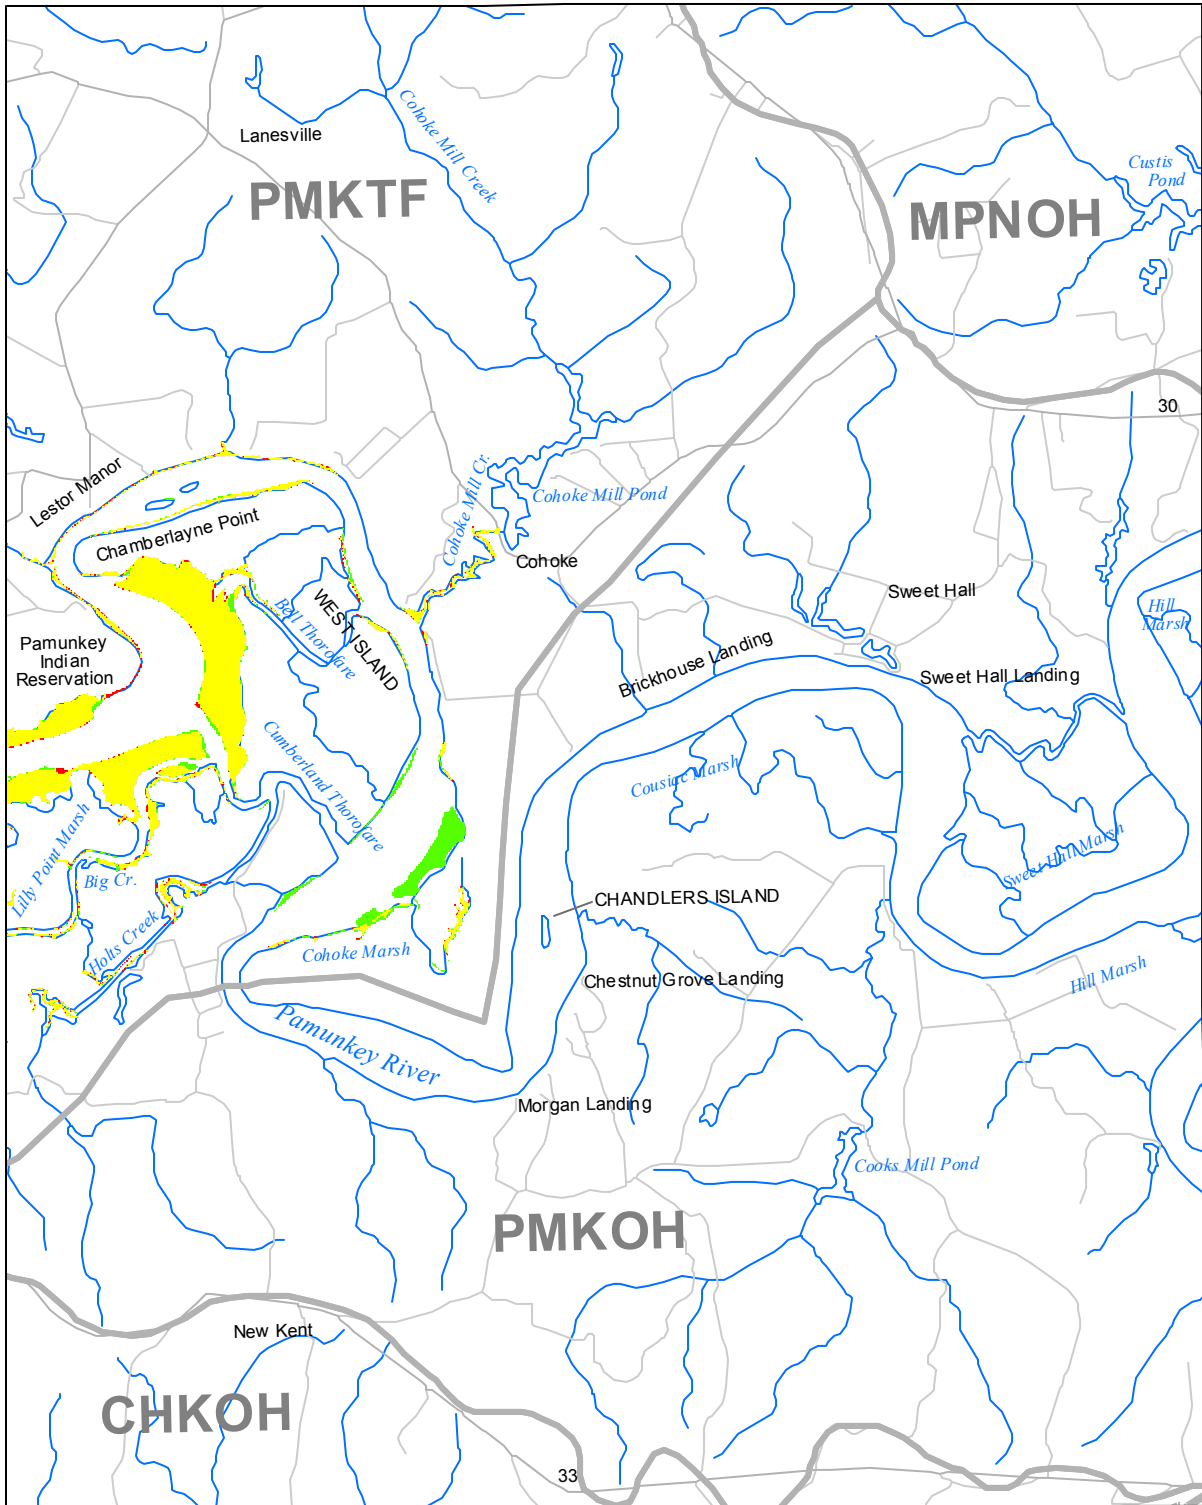

New Kent, Va. (229)

Hectares of SAV: 222.25

Date Flown: 08/27

1,000 0 1,000 2,000 Meters

2014 SAV

2013 SAV

Both Years

Sources: VIMS, USGS PDF Created: 12/23/2015