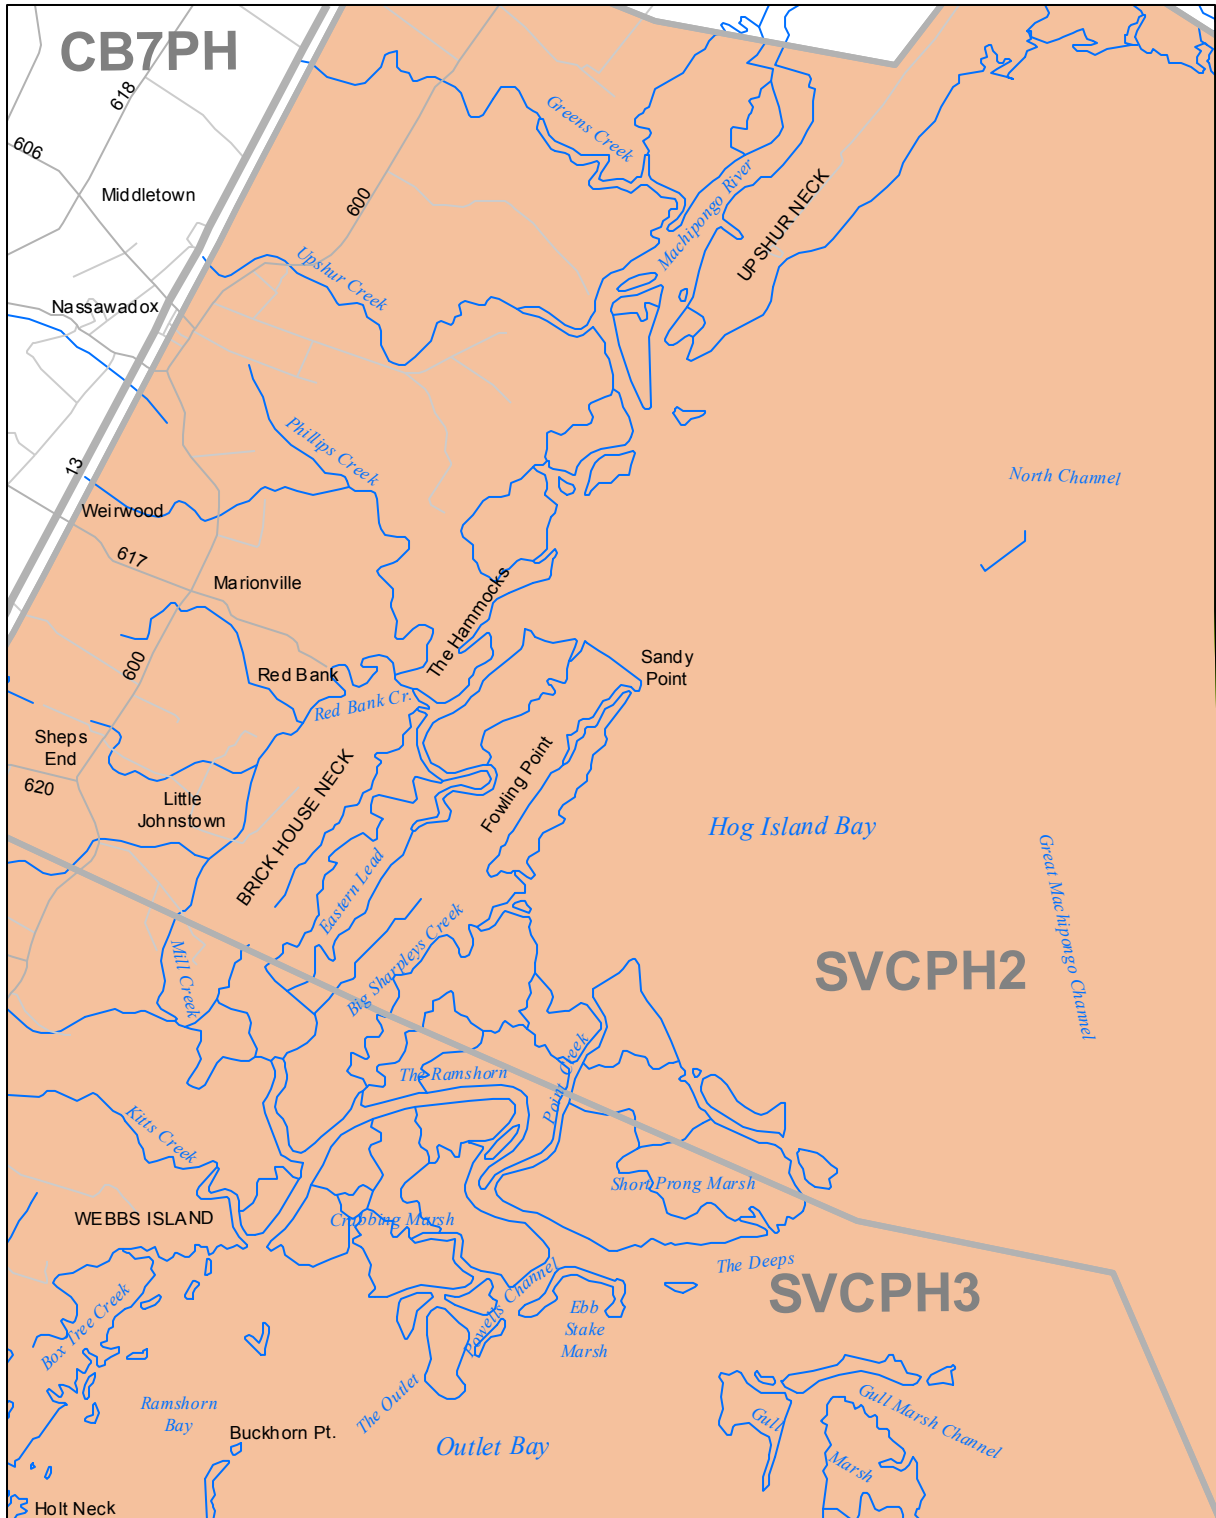

# Nassawadox, Va. (214)

**Hectares of SAV: 0.00**

Date Flown: 12/19

Sources: VIMS, USGS

PDF Created: 12/23/2015