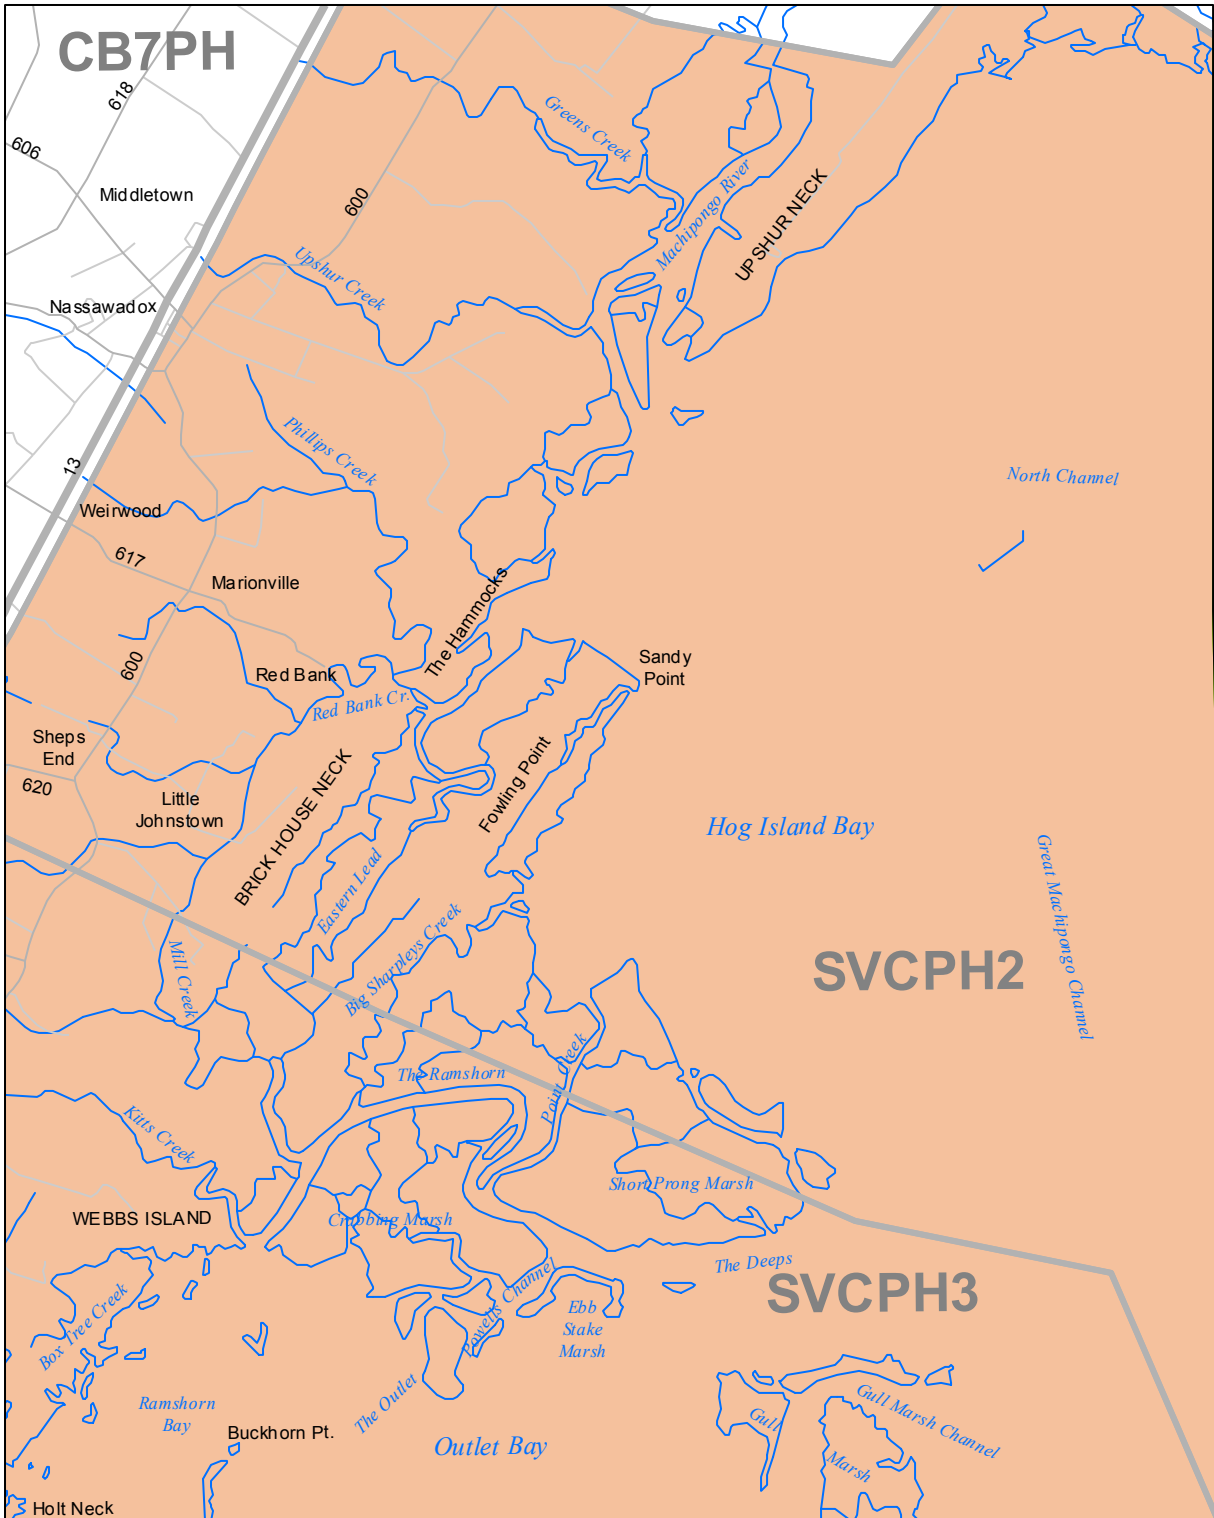

# Nassawadox, Va. (214)

**Hectares of SAV: 0.00**

Date Flown: 12/19

Sources: VIMS, USGS PDF Created: 12/23/2015