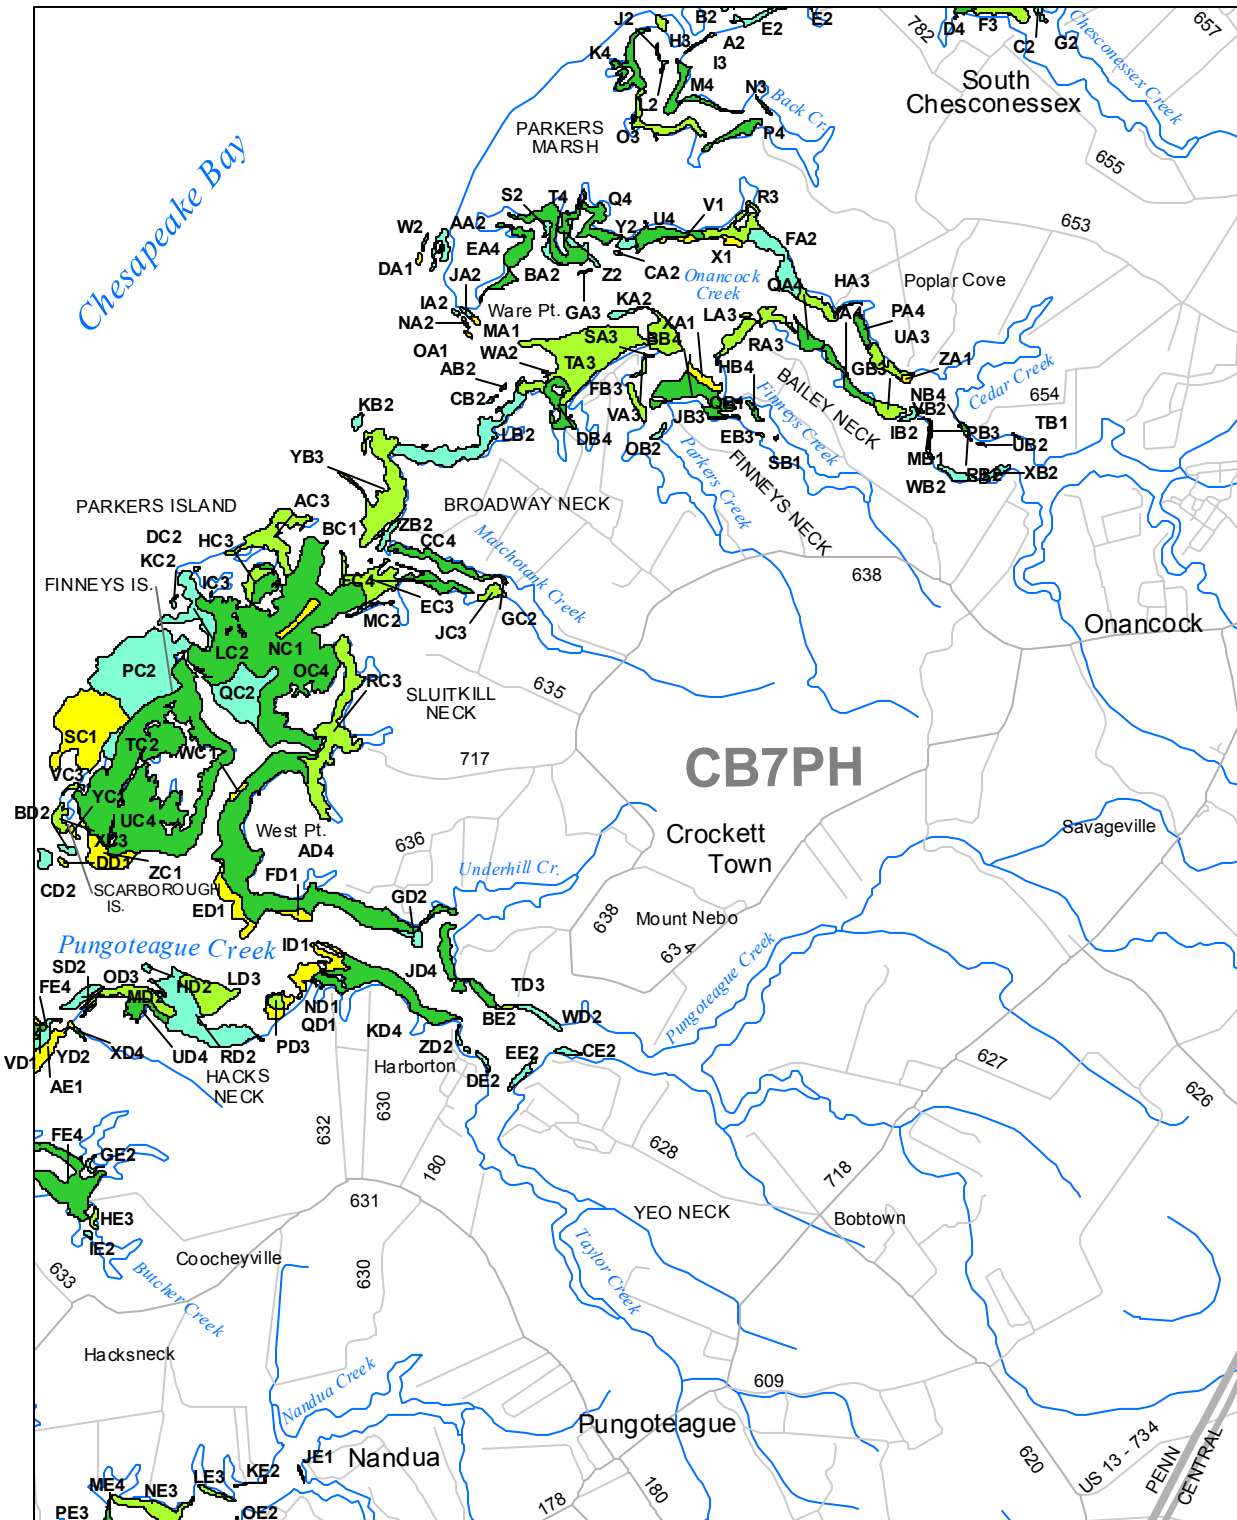

# Submerged Aquatic Vegetation 2014

Pungoteague, Va. (114)

Hectares of SAV: 865.05

Date Flown: 06/15, 11/10

1,000 0 1,000 2,000 Meters

Sources: VIMS, USGS

PDF Created: 12/23/2015