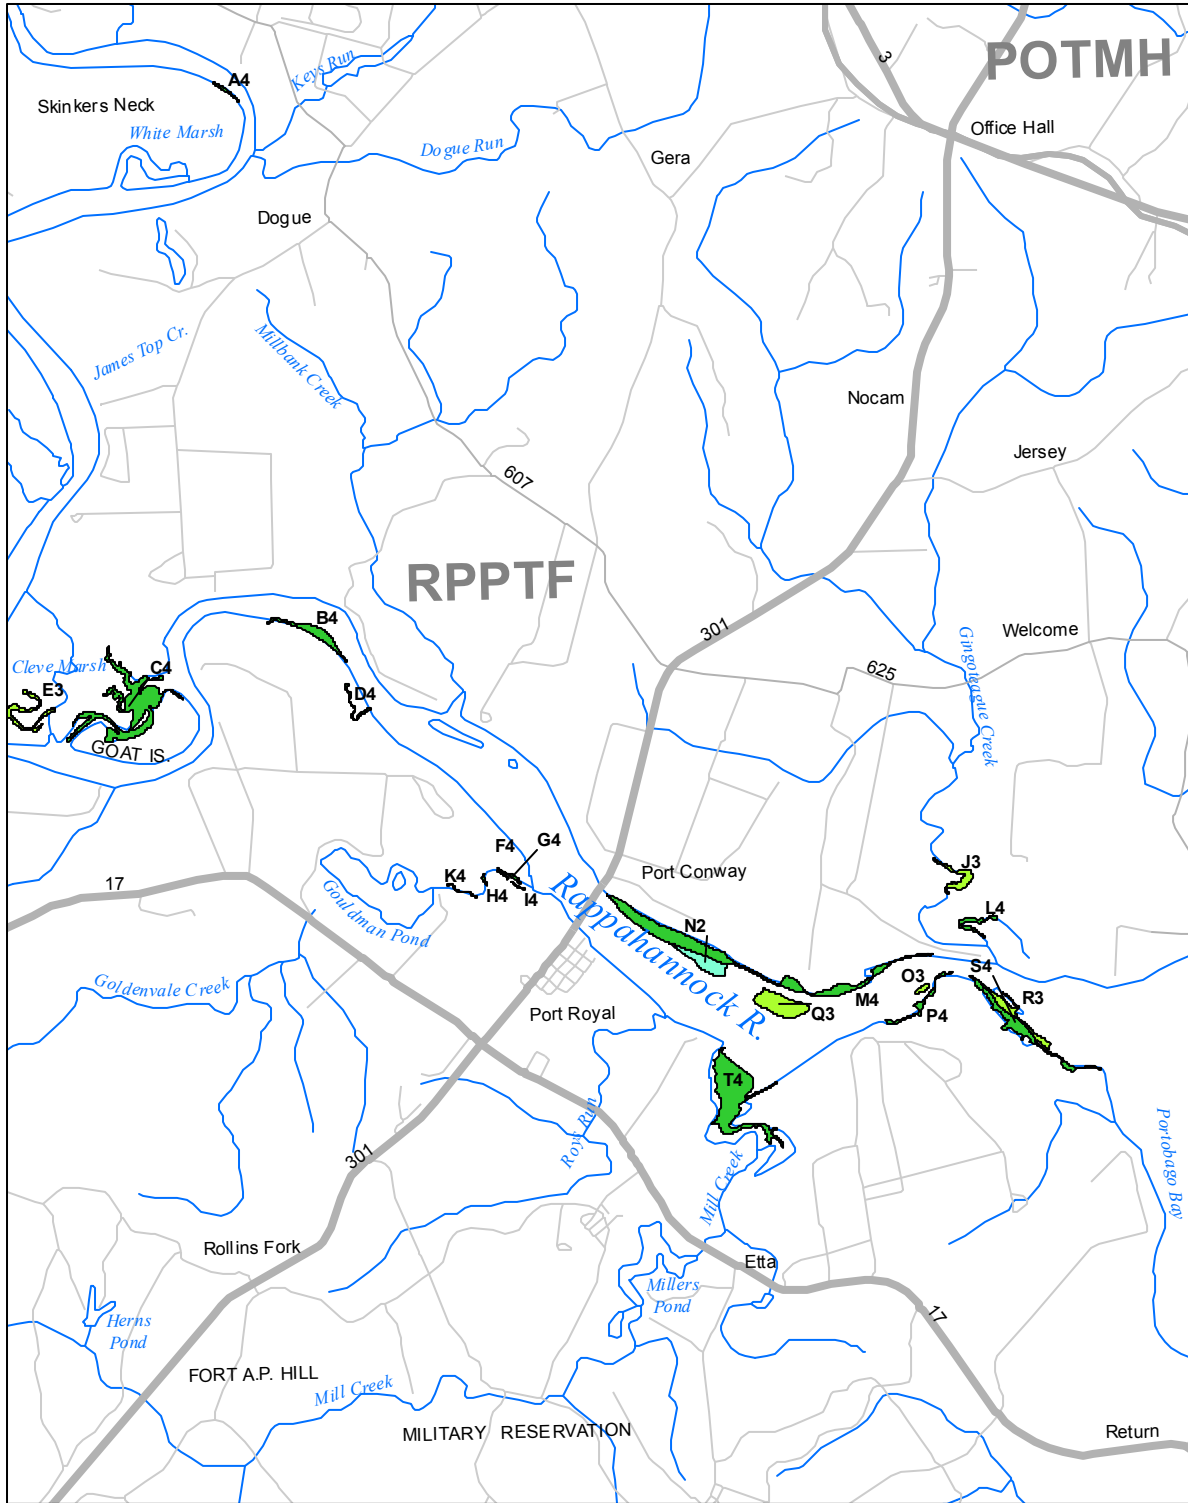

Submerged Aquatic Vegetation 2014

Port Royal, Va. (231)

Hectares of SAV: 95.21

Date Flown: 08/26, 08/29, 09/27, 10/06

1,000 0 1,000 2,000 Meters

Sources: VIMS,USGS

PDF Created: 12/26/2015