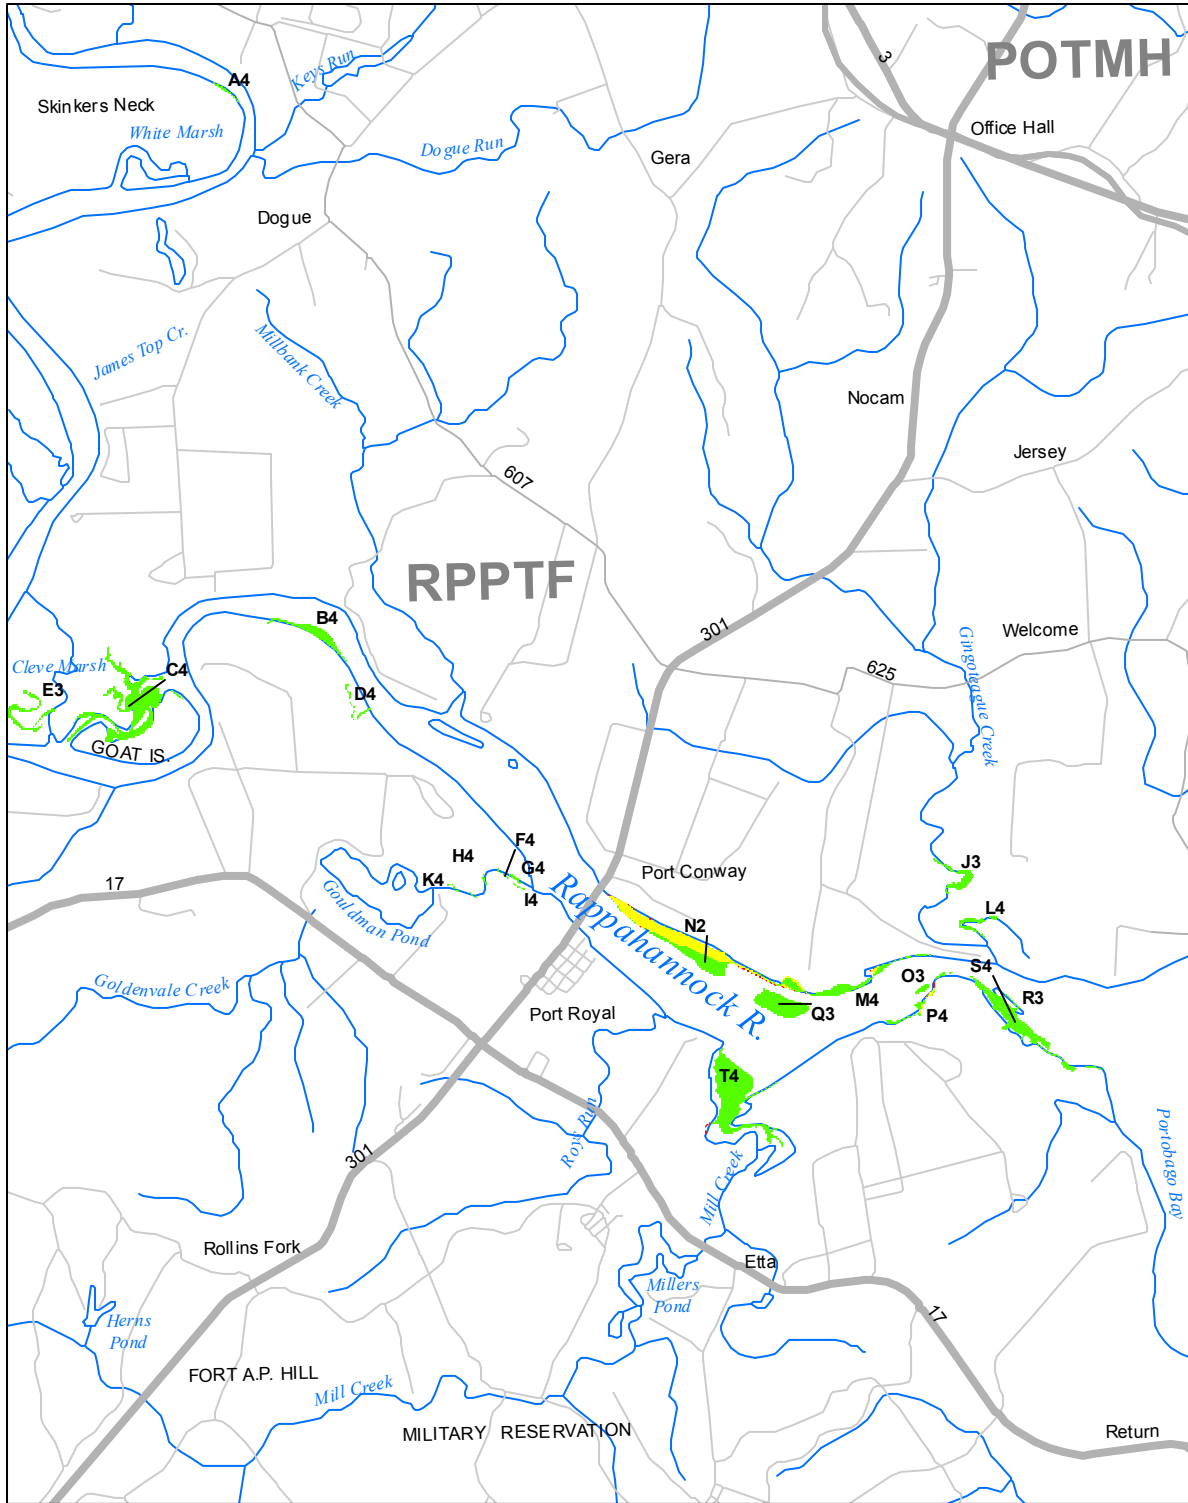

Submerged Aquatic Vegetation 2014

Port Royal, Va. (231)

Hectares of SAV: 95.21

Date Flown: 08/26, 08/29, 09/27, 10/06

1,000 0 1,000 2,000 Meters

Sources: VIMS,USGS PDF Created: 12/26/2015