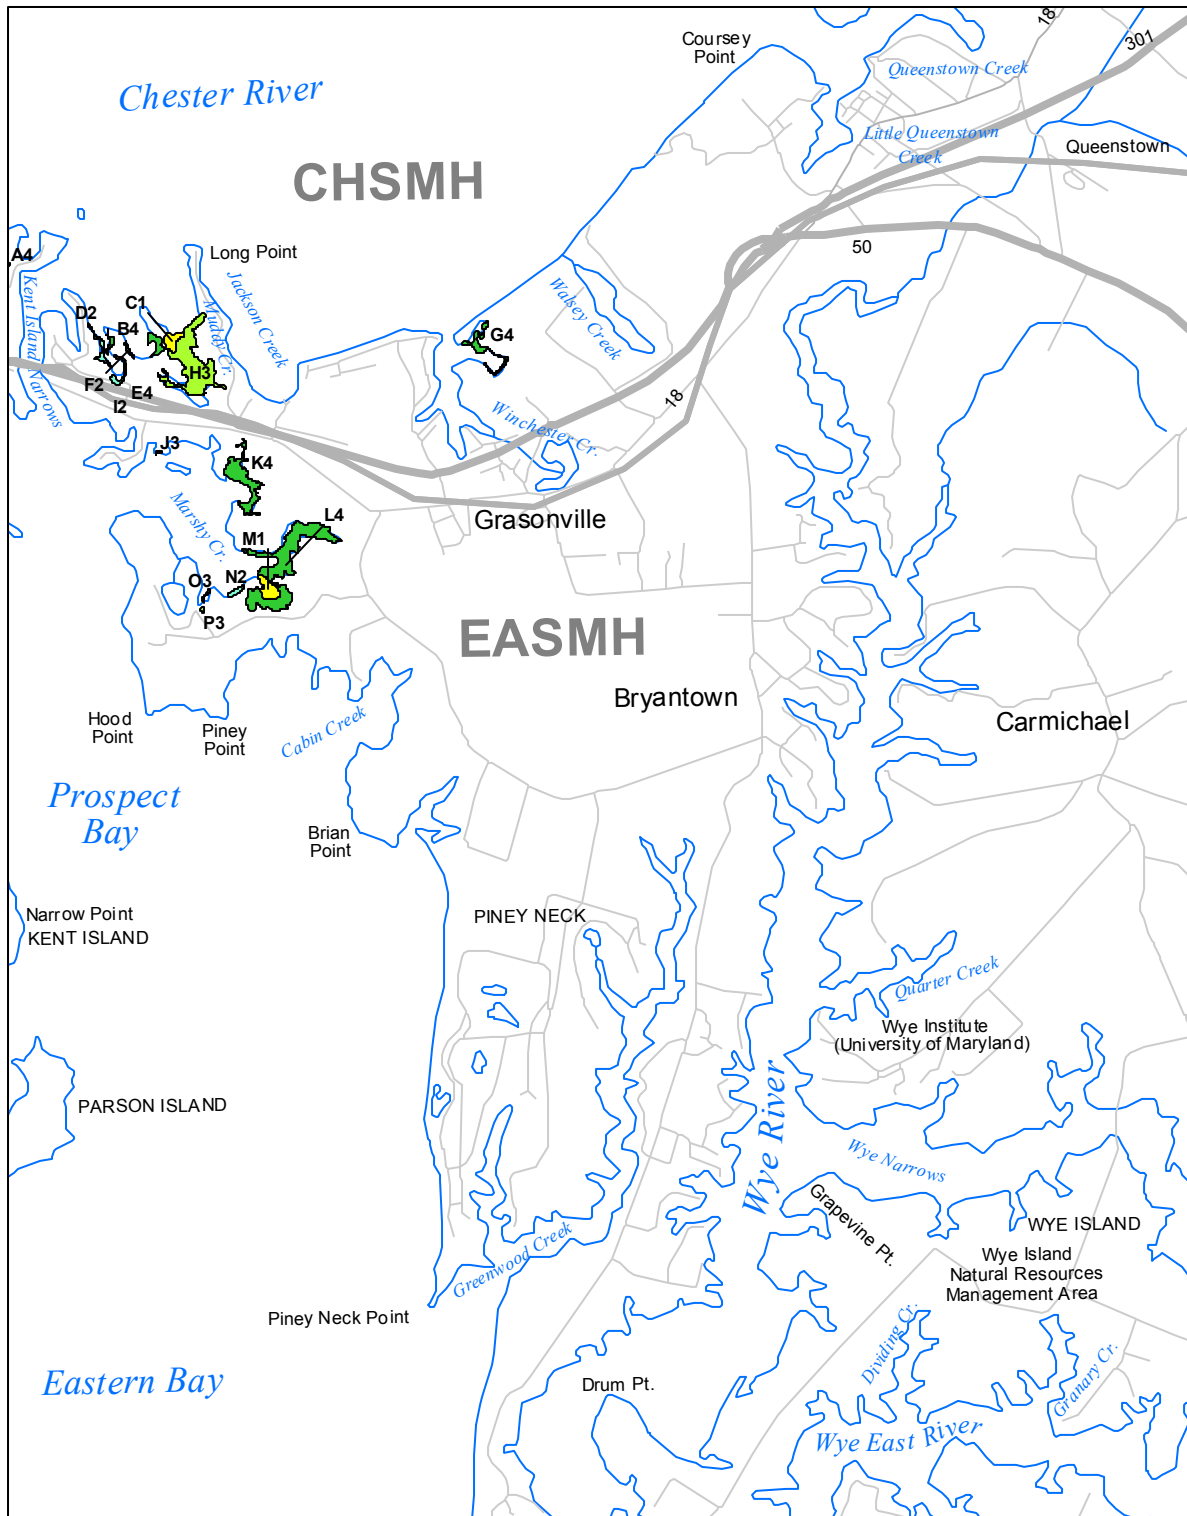

# Submerged Aquatic Vegetation 2014

Queenstown, Md. (33)

**Hectares of SAV: 53.23**  
Date Flown: 08/27, 09/23

Sources: VIMS,USGS PDF Created: 12/23/2015