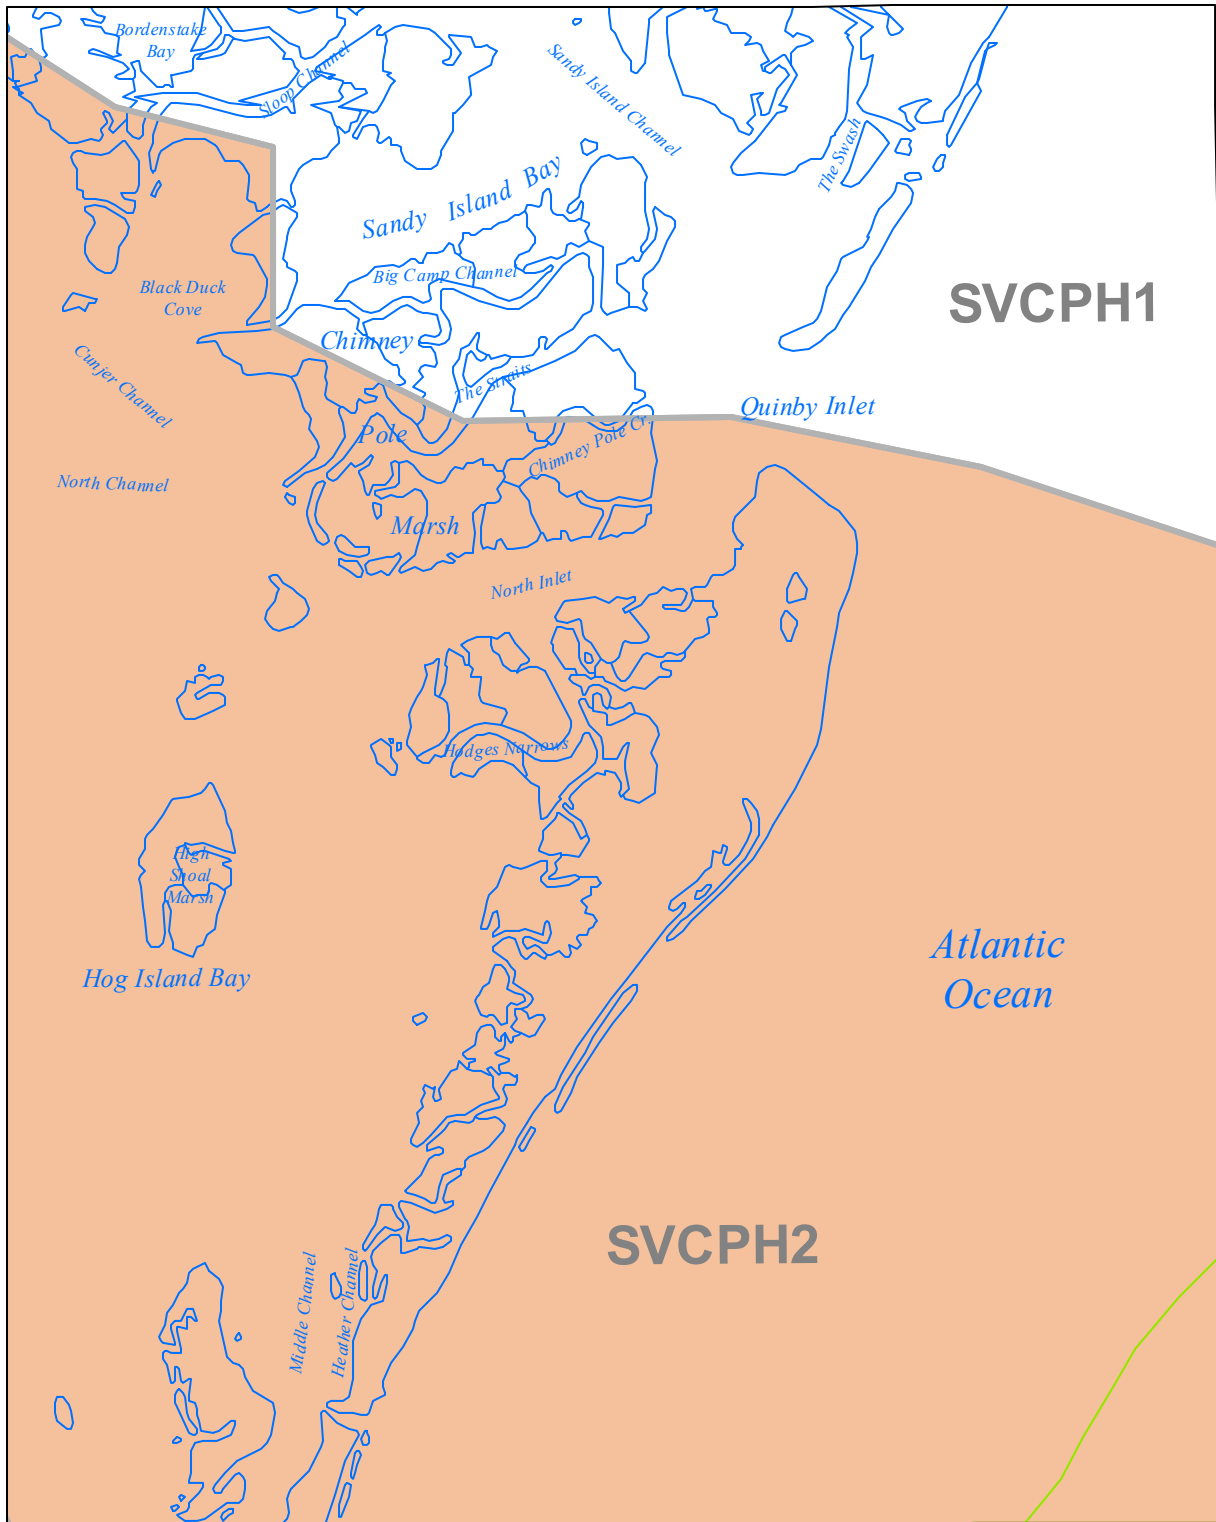

# Quinby Inlet, Va. (215)

**Hectares of SAV: 0.00**

Date Flown: 12/19

Sources: VIMS,USGS

PDF Created: 12/23/2015