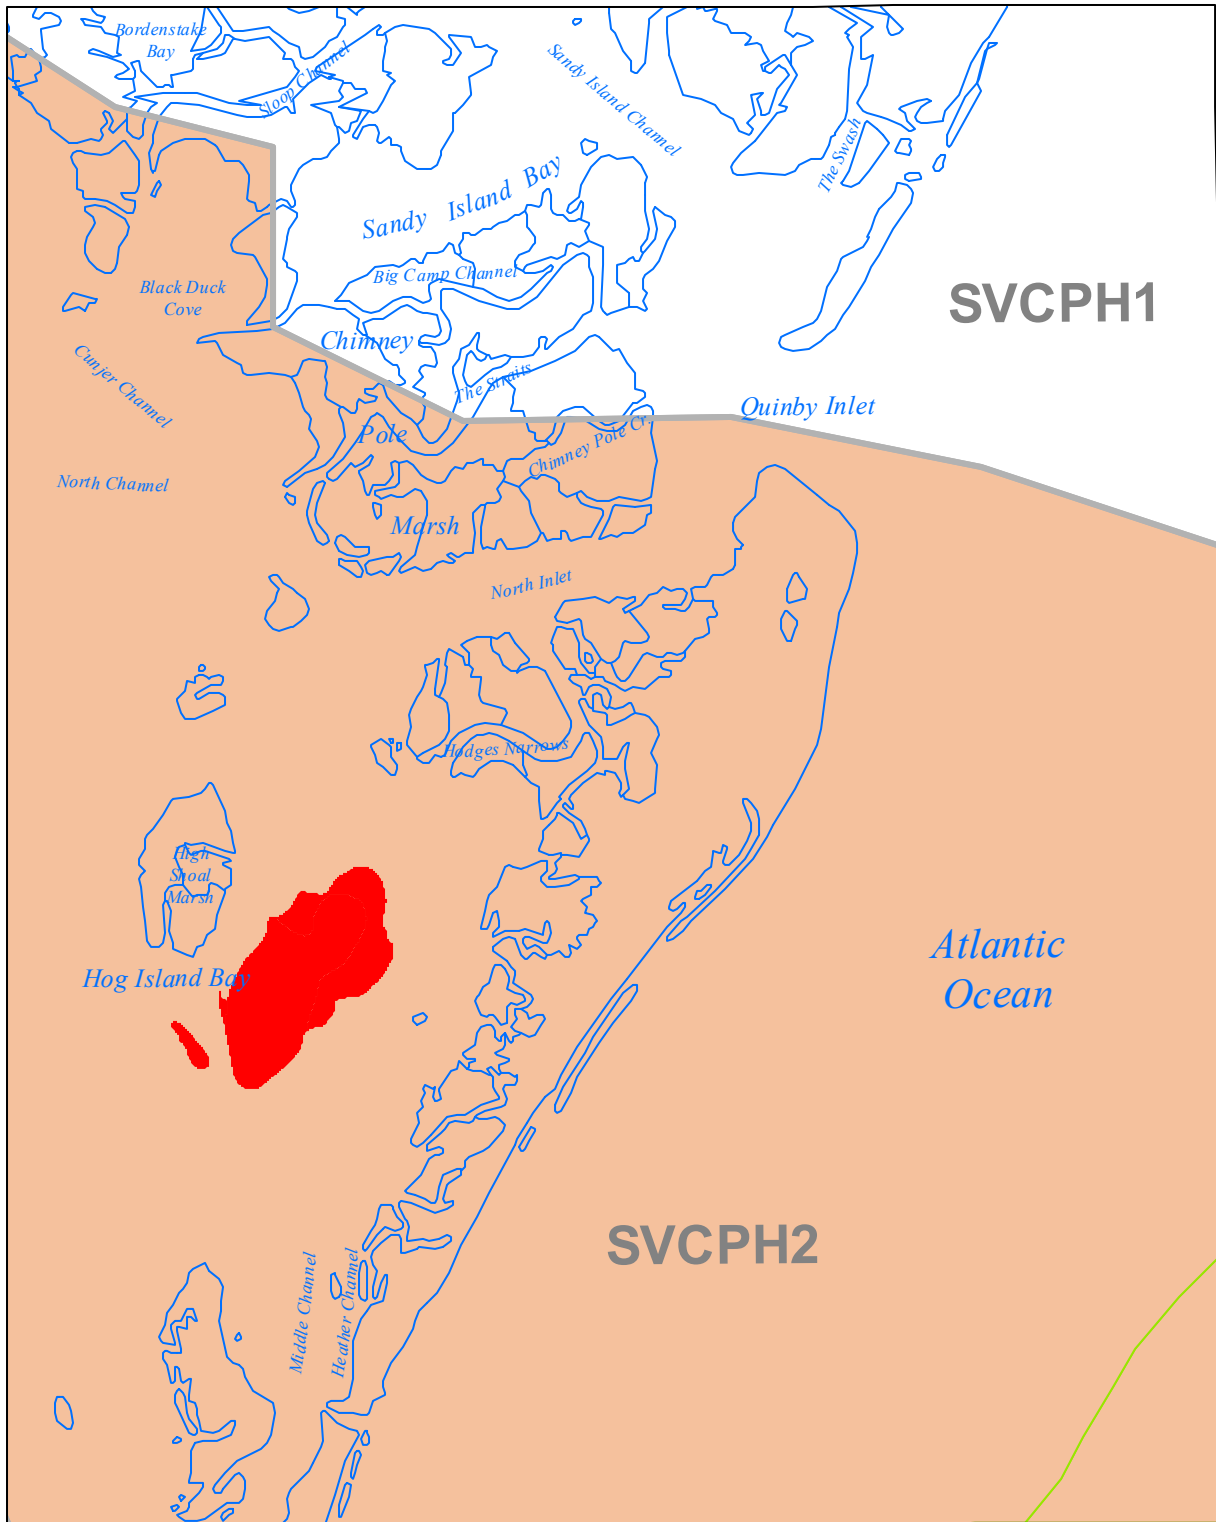

Quinby Inlet, Va. (215)

Hectares of SAV: 0.00

Date Flown: 12/19

Sources: VIMS,USGS PDF Created: 12/23/2015