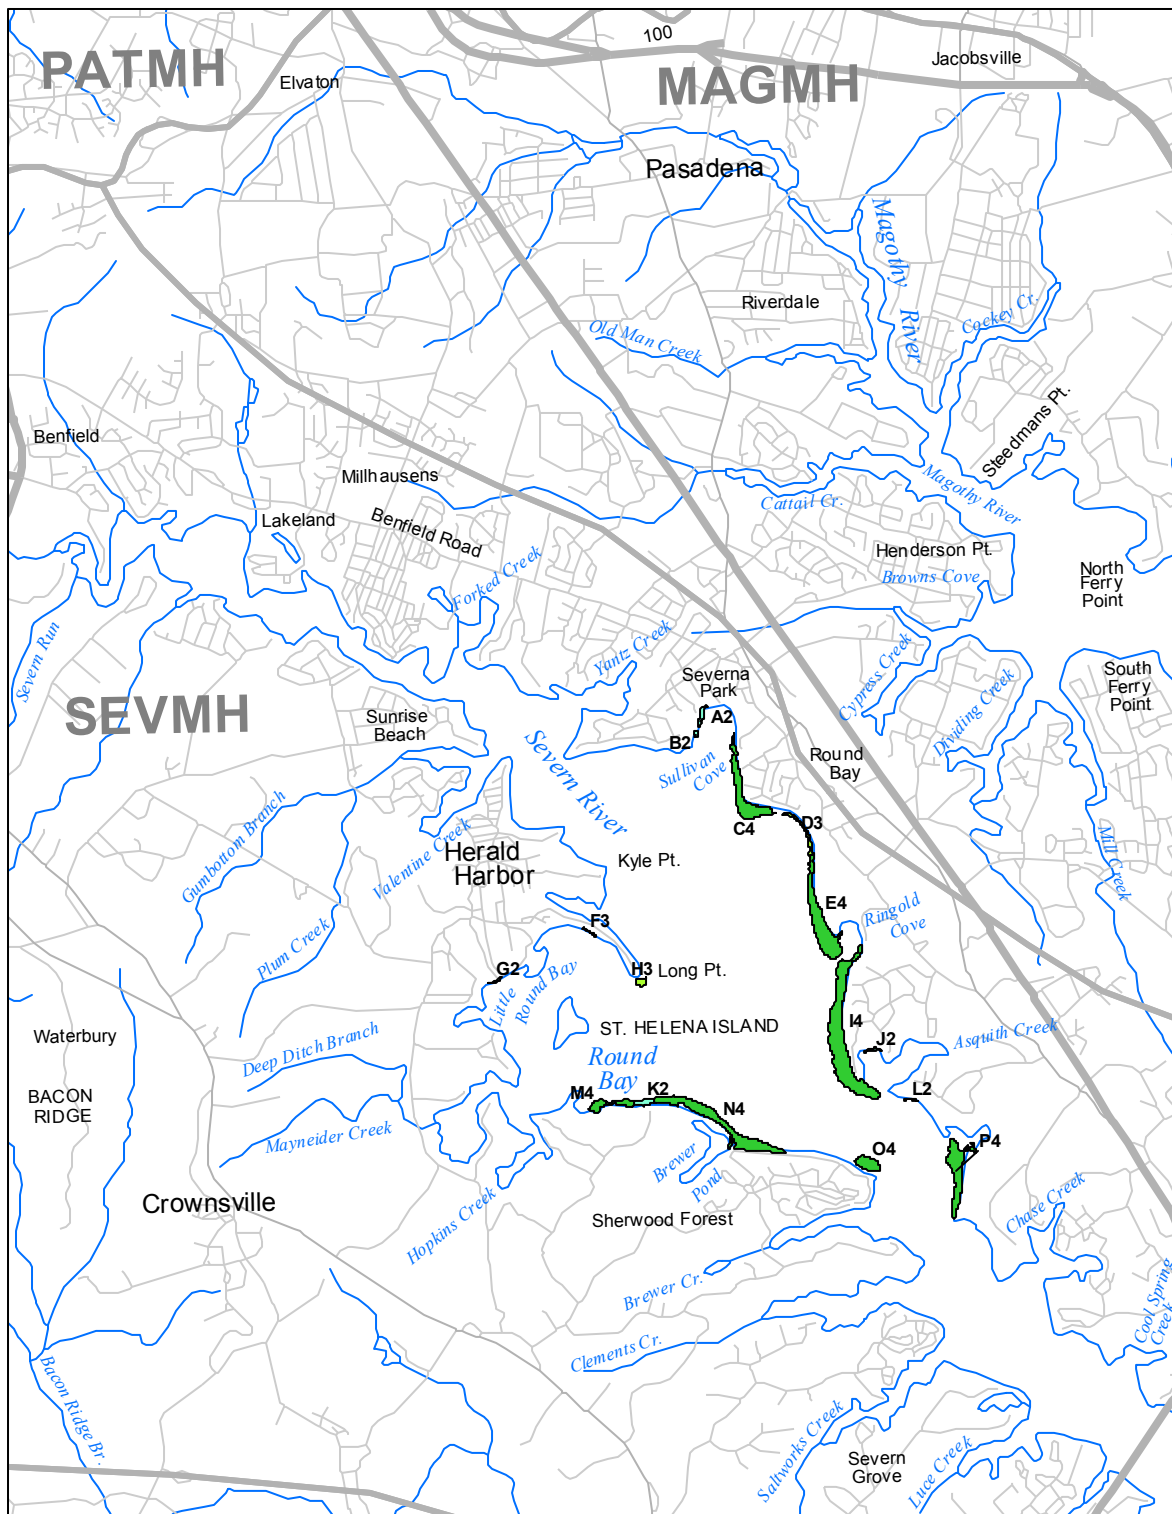

Submerged Aquatic Vegetation 2014

Round Bay, Md. (23)

Hectares of SAV: 58.05
Date Flown: 09/27, 10/17

Sources: VIMS,USGS PDF Created: 12/23/2015