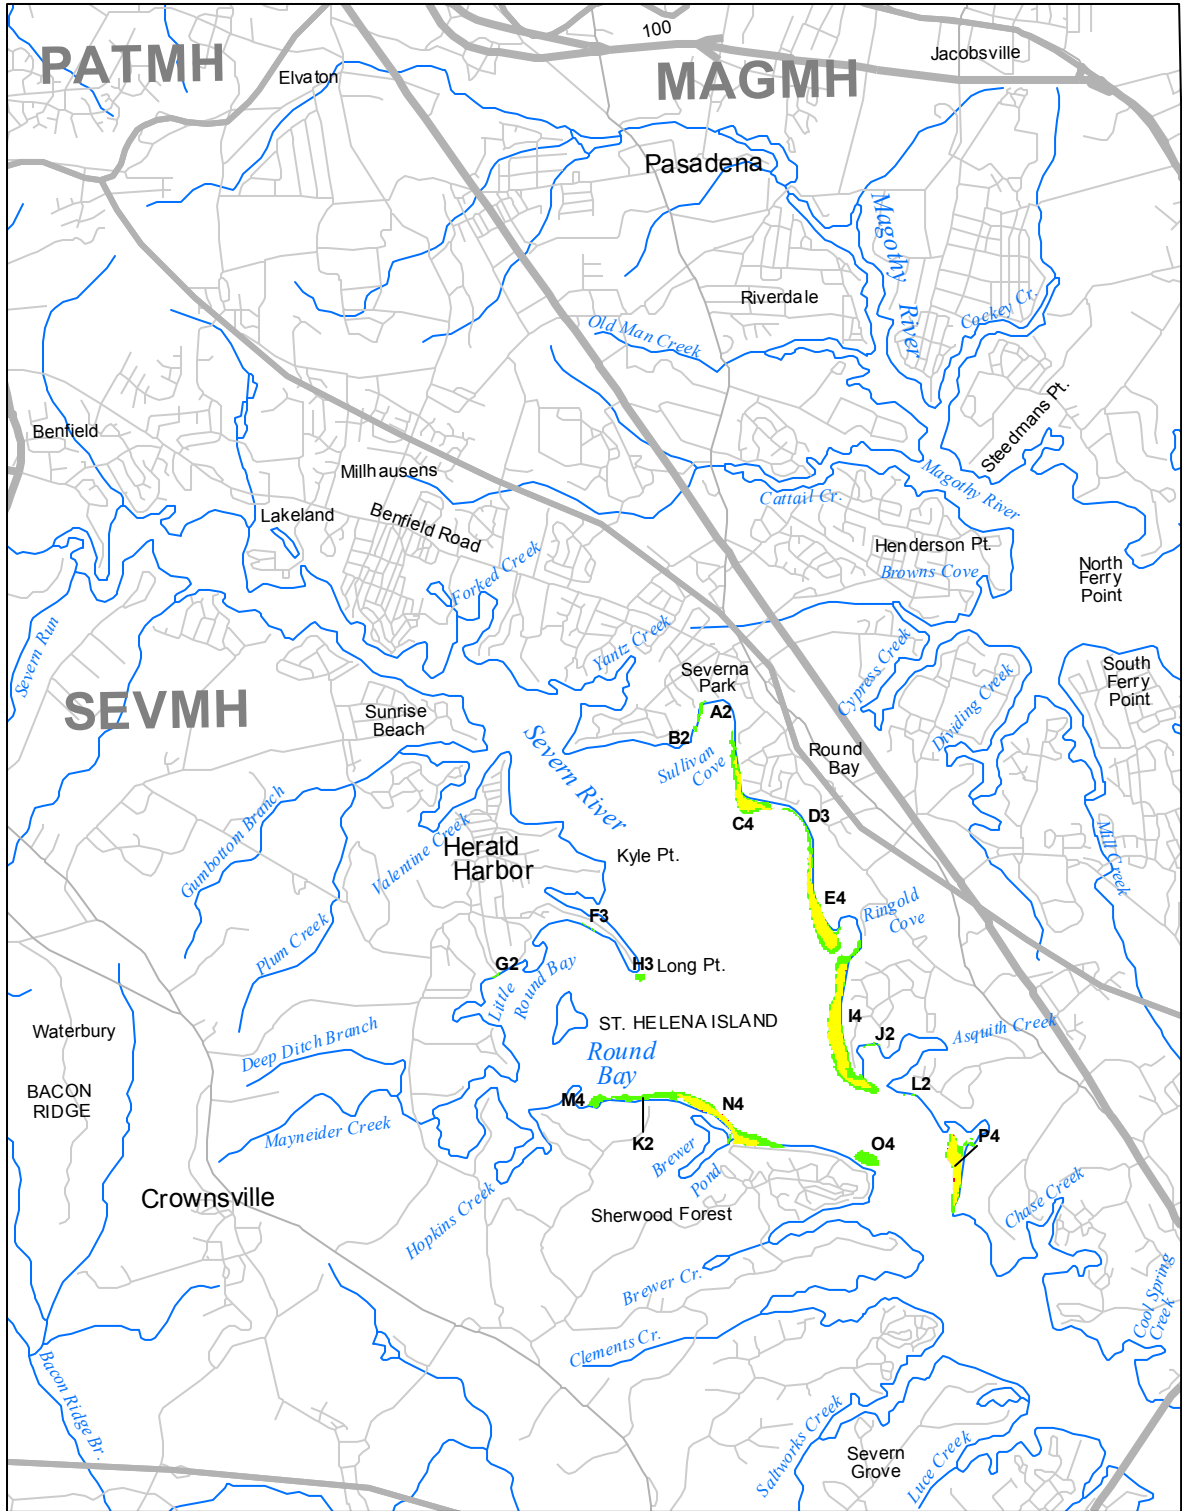

Submerged Aquatic Vegetation 2014

Round Bay, Md. (23)

Hectares of SAV: 58.05
Date Flown: 09/27, 10/17

Sources: VIMS,USGS PDF Created: 12/23/2015