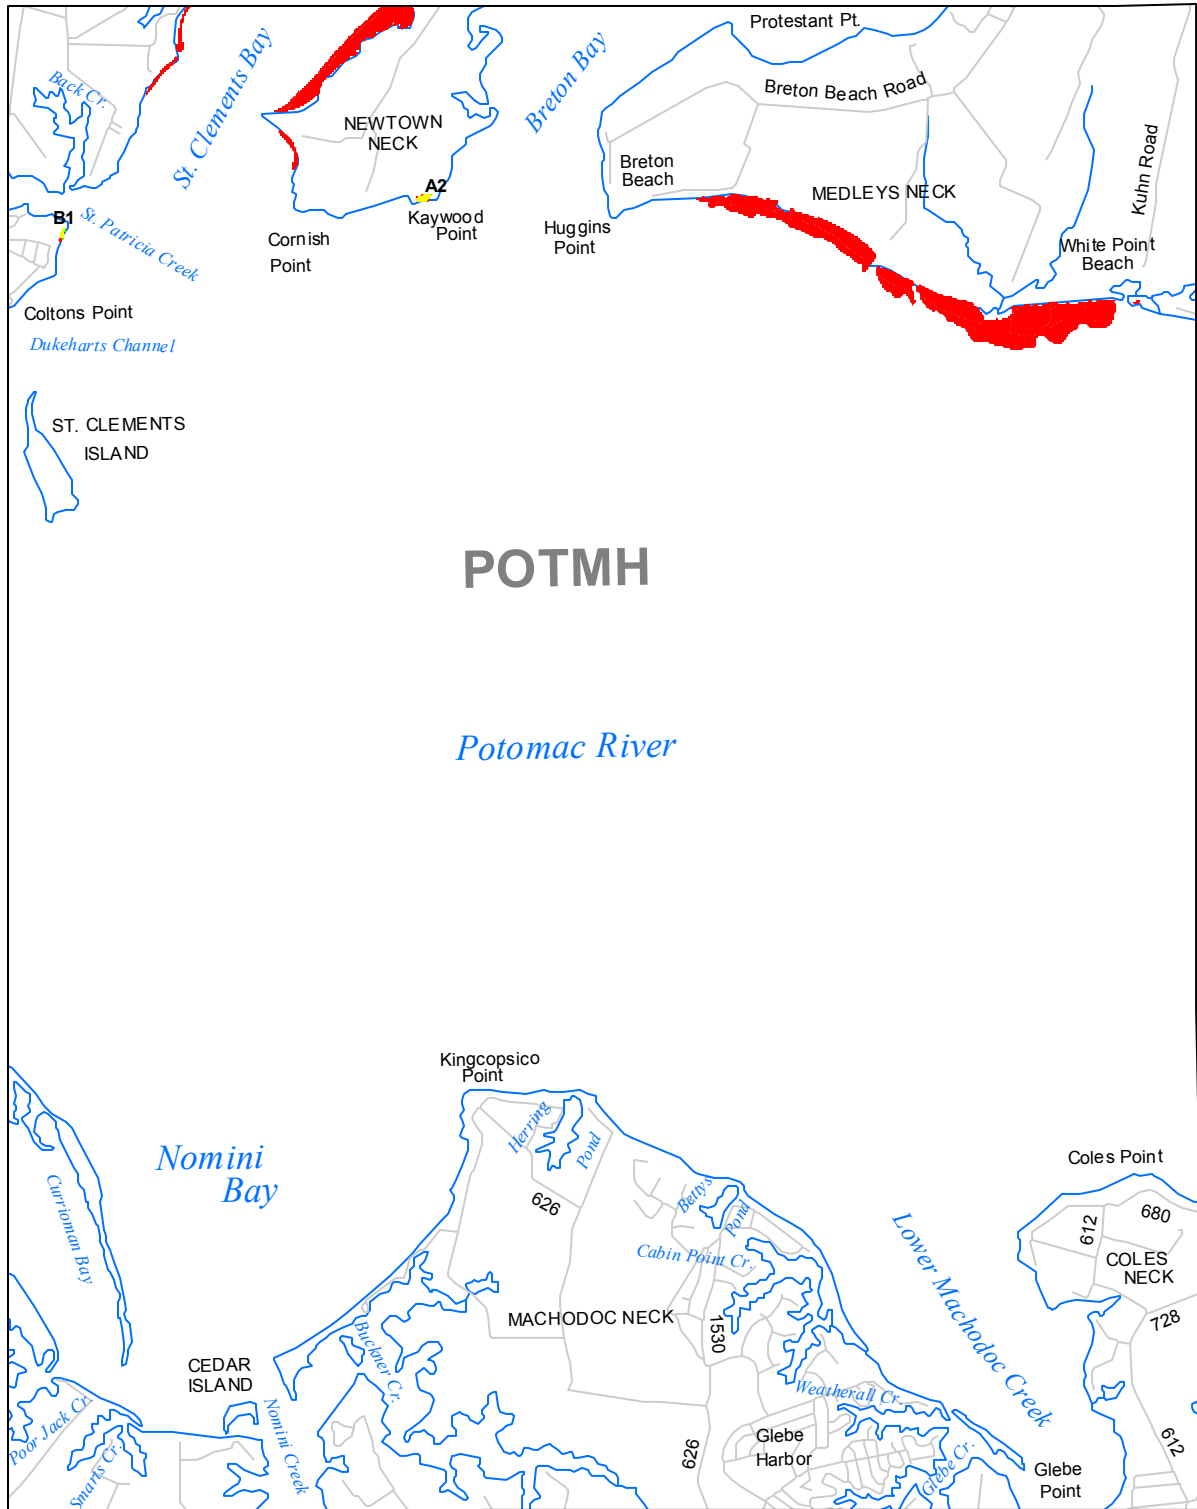

Submerged Aquatic Vegetation 2014

St. Clements Island, Va.- Md. (78)

Hectares of SAV: 1.08

Date Flown: 08/28, 09/27, 09/28

1,000 0 1,000 2,000 Meters

Sources: VIMS,USGS PDF Created: 12/23/2015