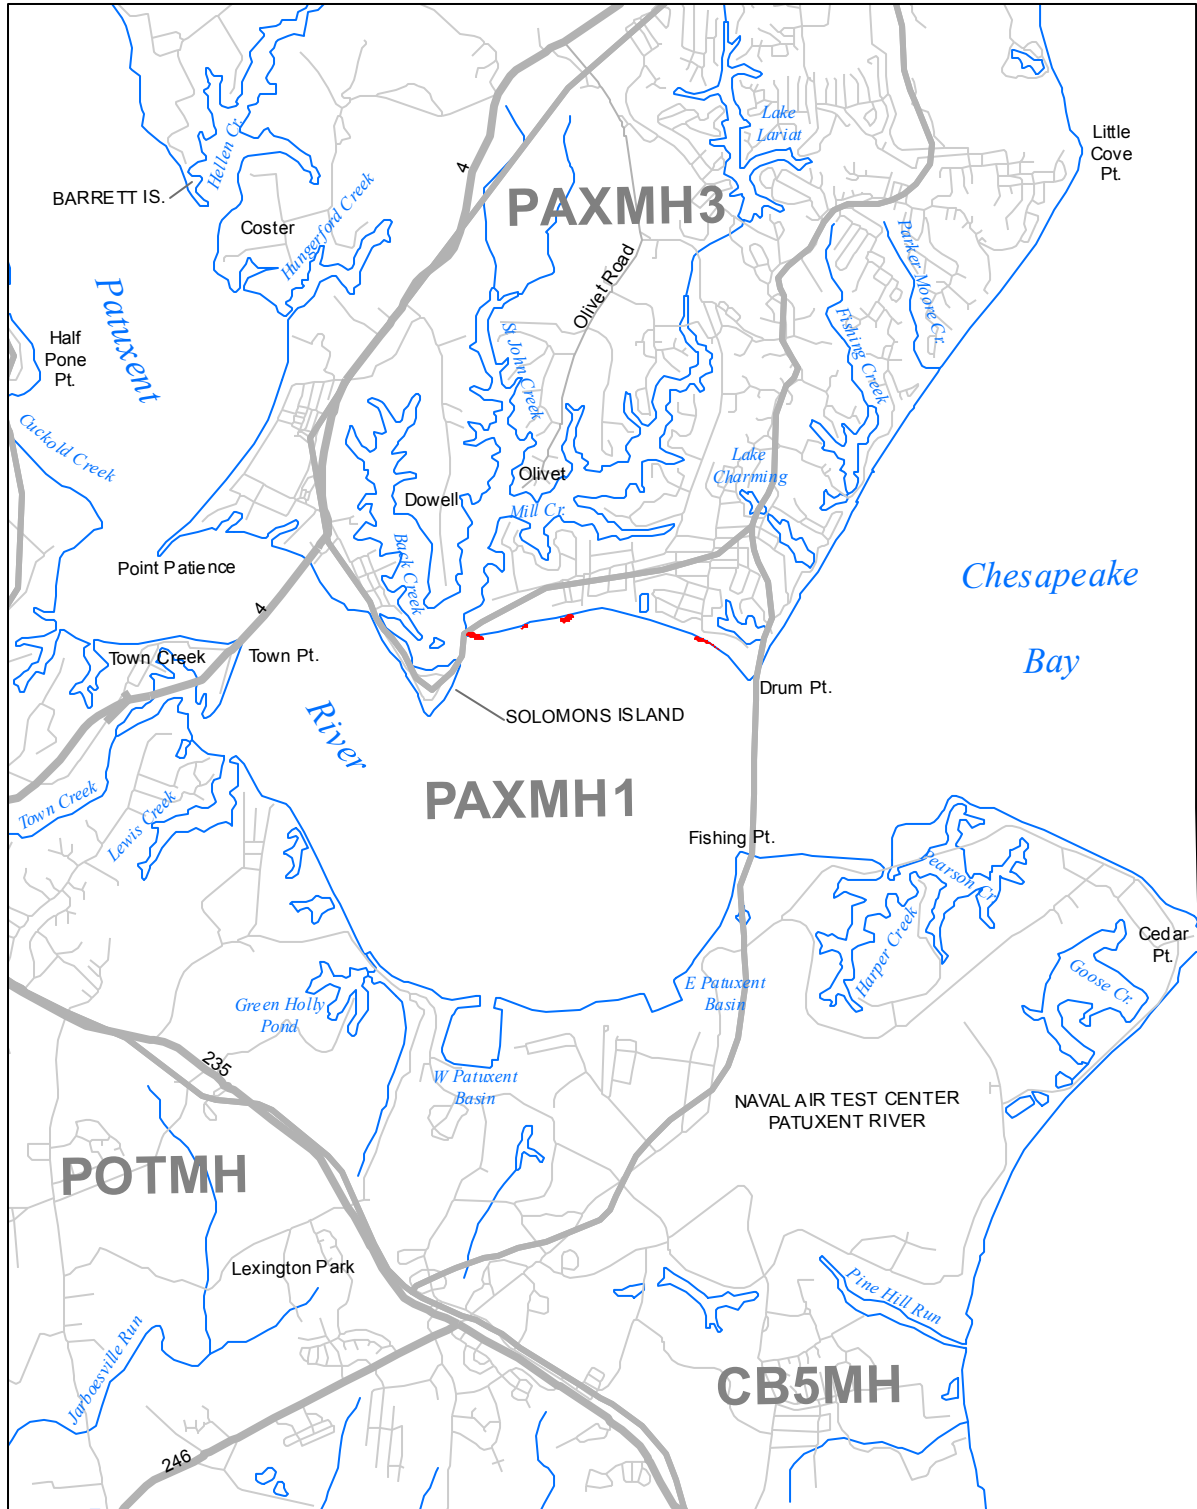

# Submerged Aquatic Vegetation 2014 (No SAV)

Solomons Island, Md. (71)

**Hectares of SAV: 0.00**  
Date Flown: 09/27, 09/28

Sources: VIMS,USGS PDF Created: 12/23/2015