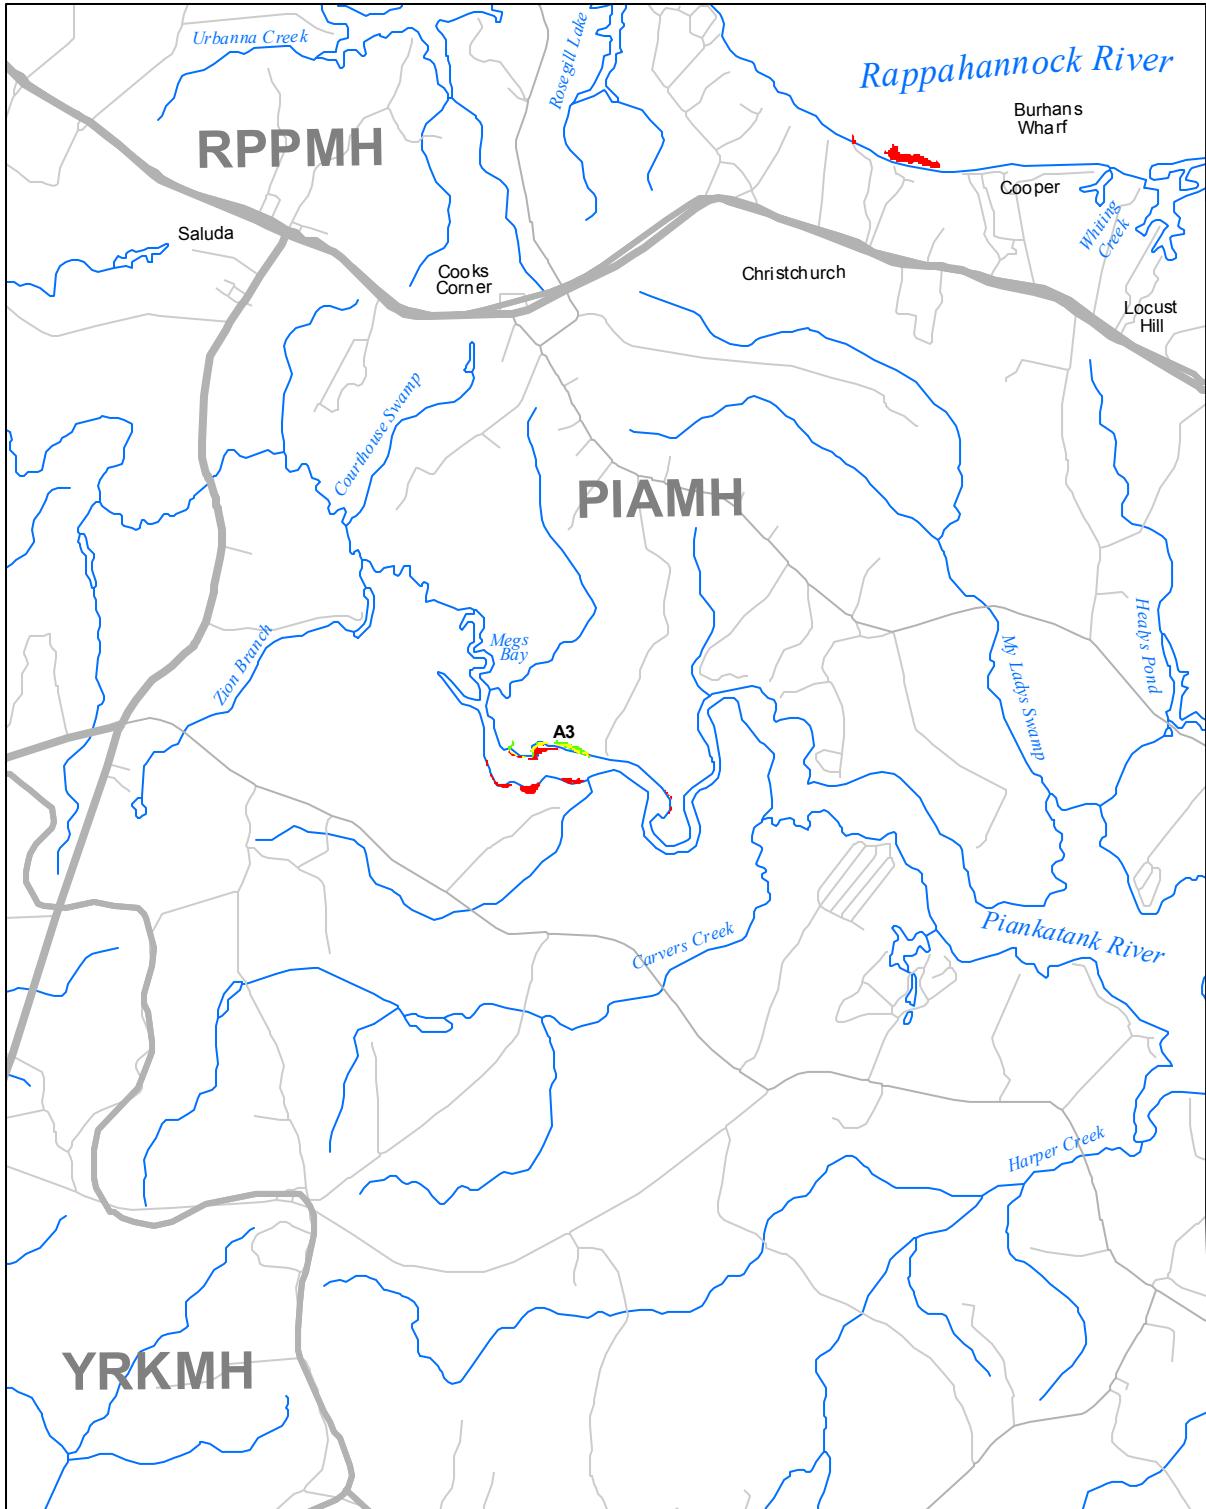

Submerged Aquatic Vegetation 2014 (No SAV)

Saluda, Va. (116)

Hectares of SAV: 2.48
Date Flown: 07/17, 10/17

Sources: VIMS,USGS PDF Created: 12/23/2015