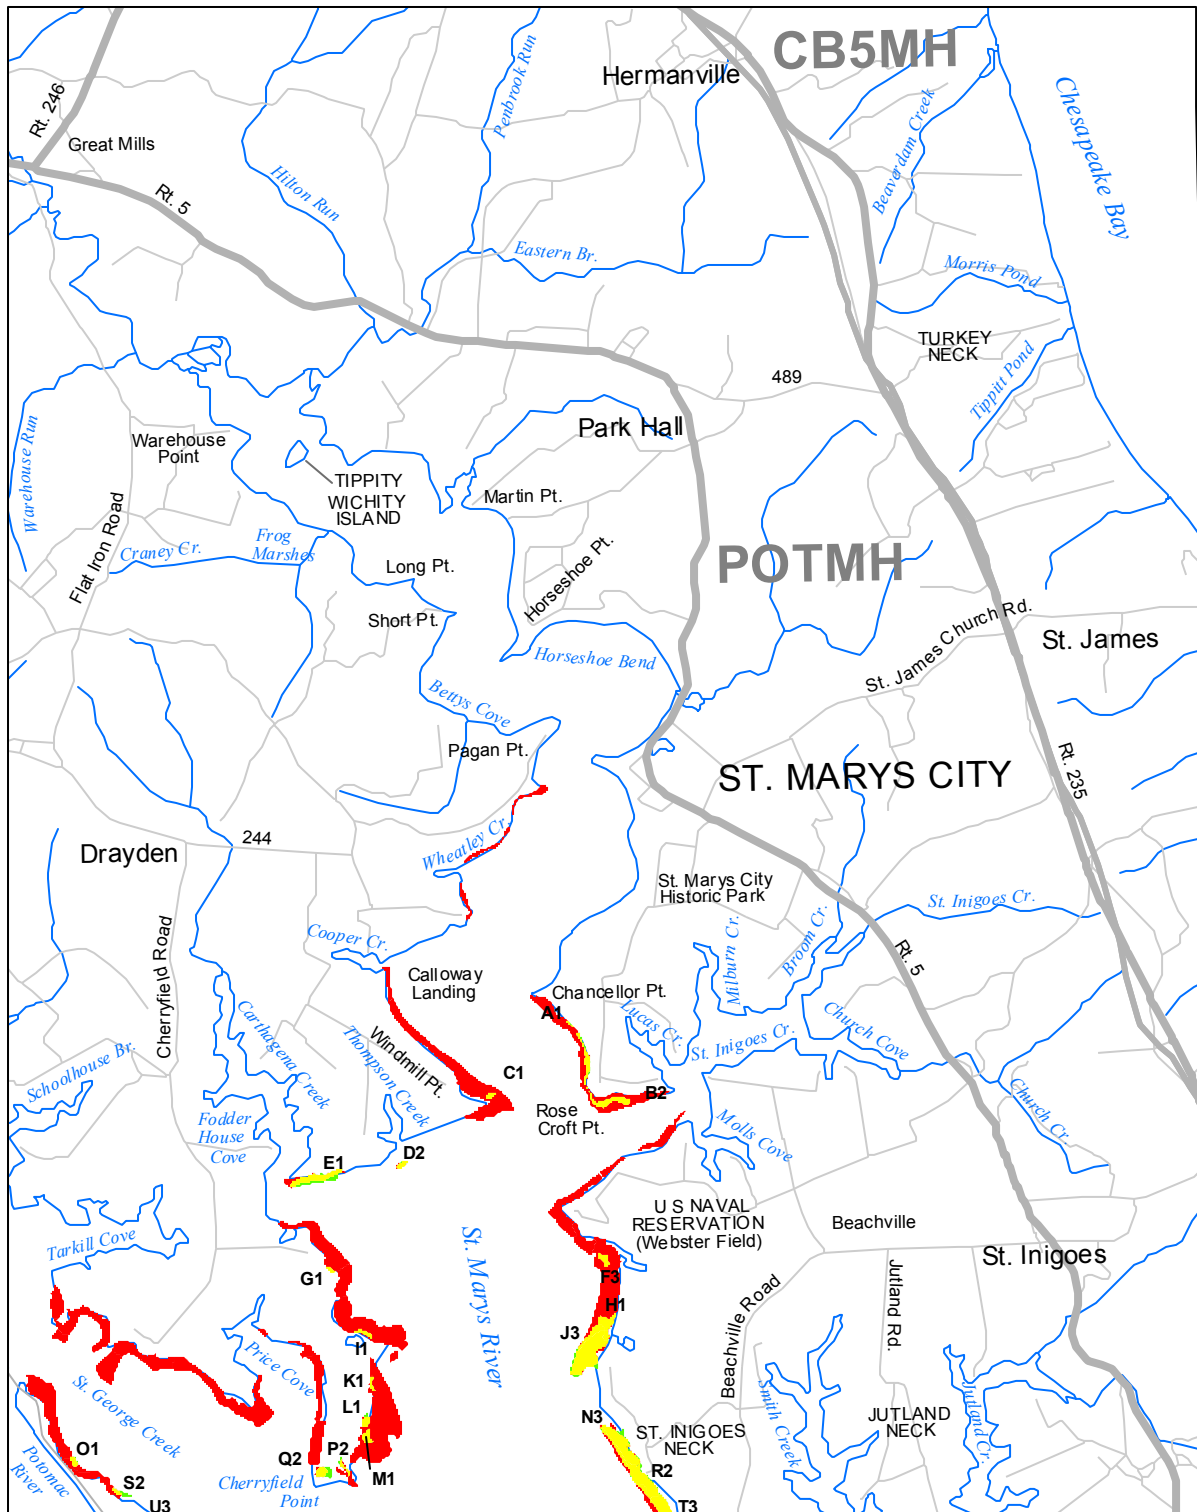

Submerged Aquatic Vegetation 2014

St. Marys City, Md. (80)

Hectares of SAV: 36.30
Date Flown: 09/27, 09/28

Sources: VIMS,USGS PDF Created: 12/23/2015