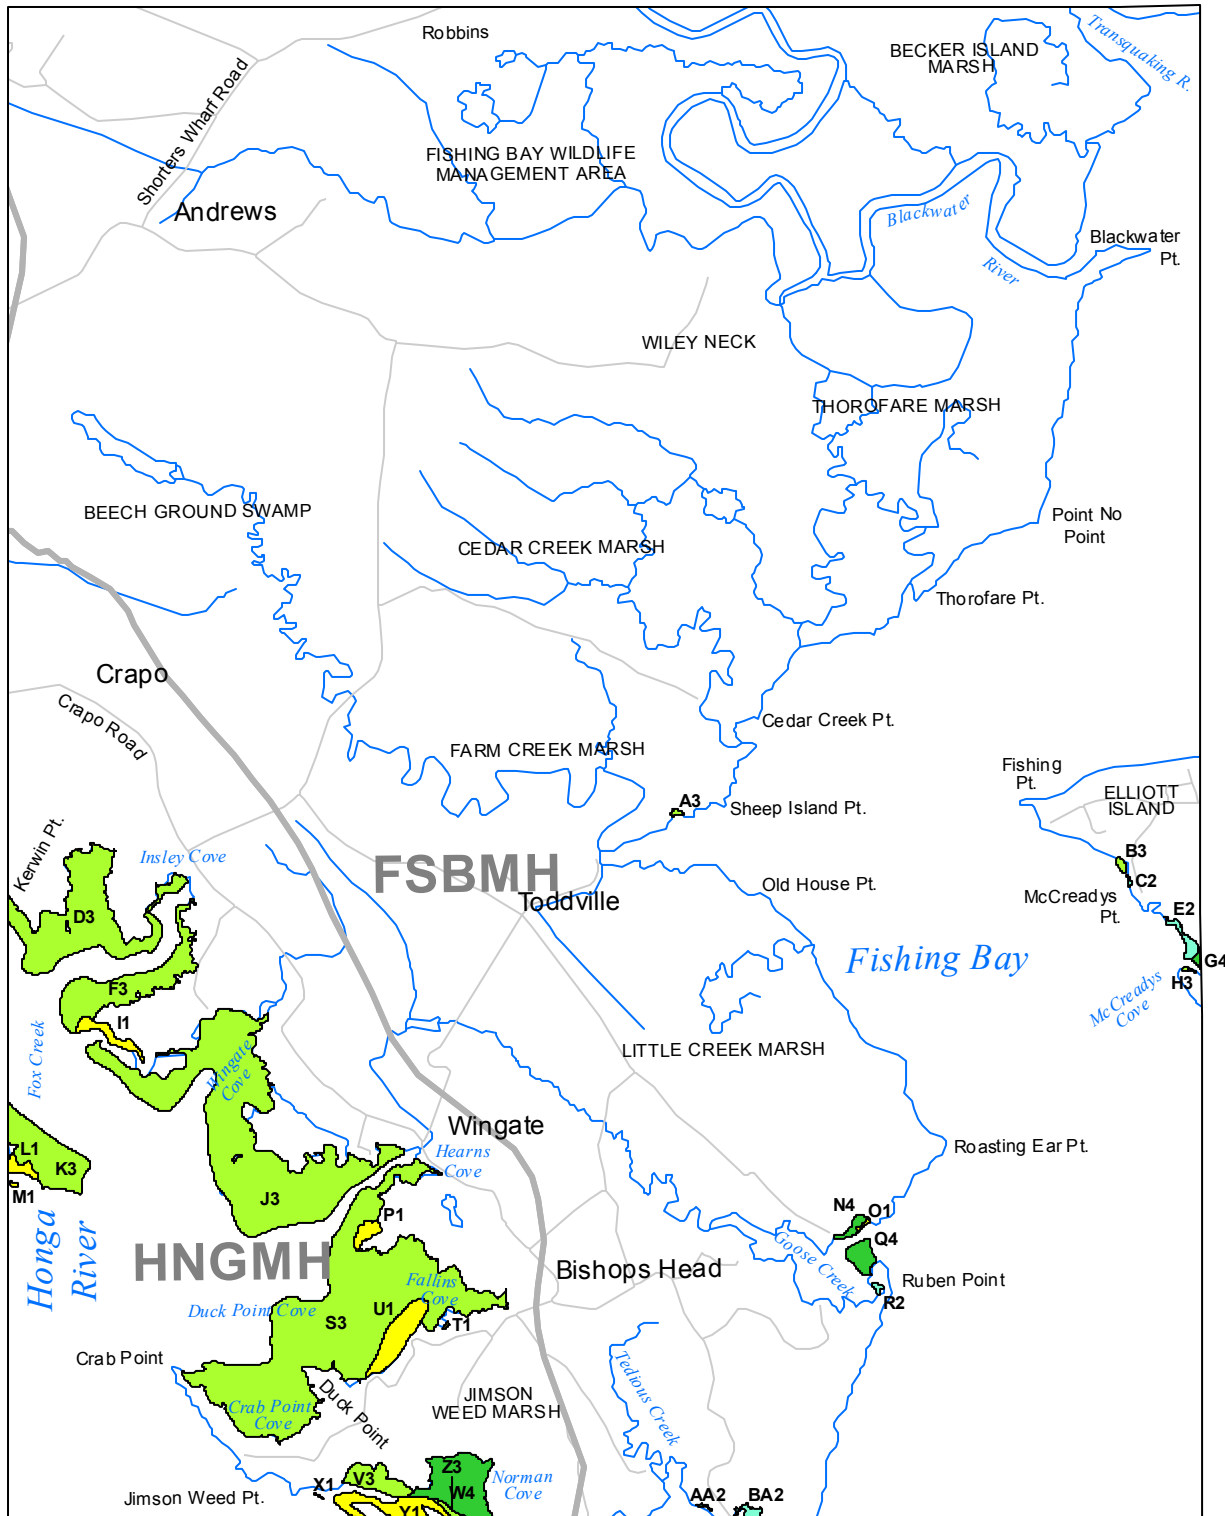

# Submerged Aquatic Vegetation 2014

Wingate, Md. (74)

**Hectares of SAV: 618.66**

Date Flown: 09/27, 11/10

1,000 0 1,000 2,000 Meters

Sources: VIMS, USGS

PDF Created: 12/23/2015