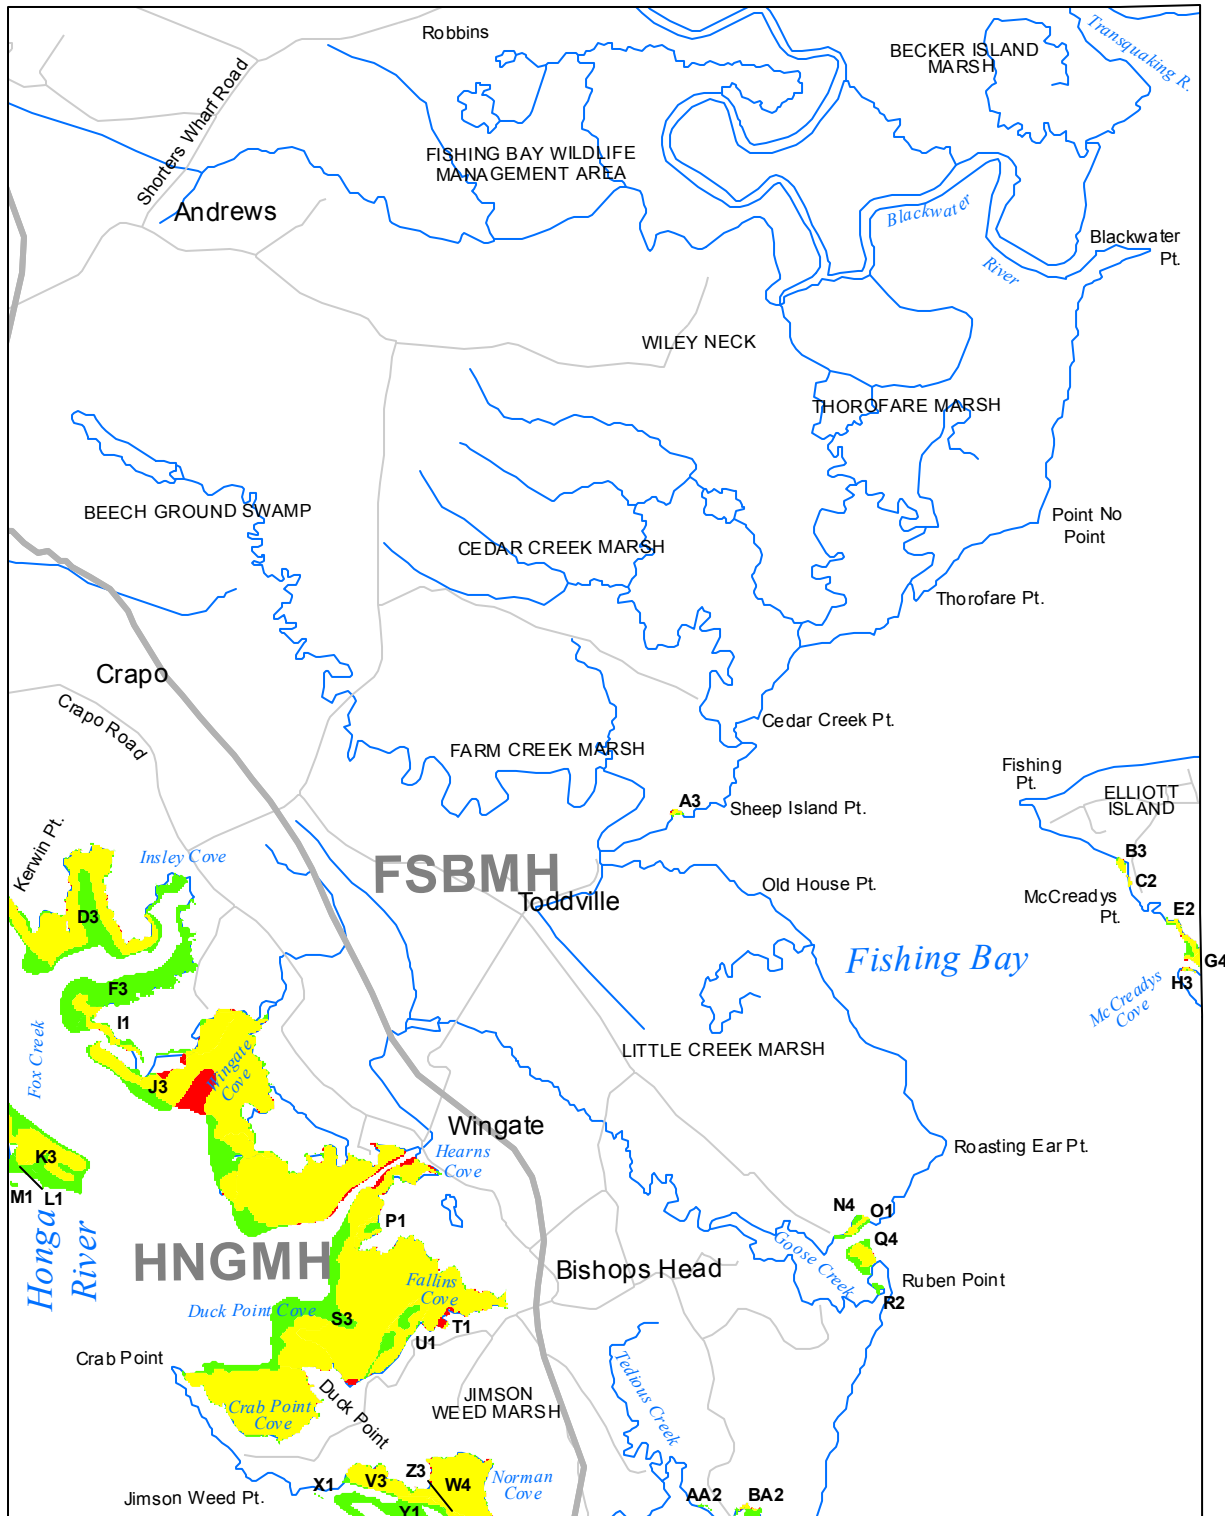

Submerged Aquatic Vegetation 2014

Wingate, Md. (74)

Hectares of SAV: 618.66

Date Flown: 09/27, 11/10

1,000 0 1,000 2,000 Meters

Sources: VIMS,USGS PDF Created: 12/23/2015