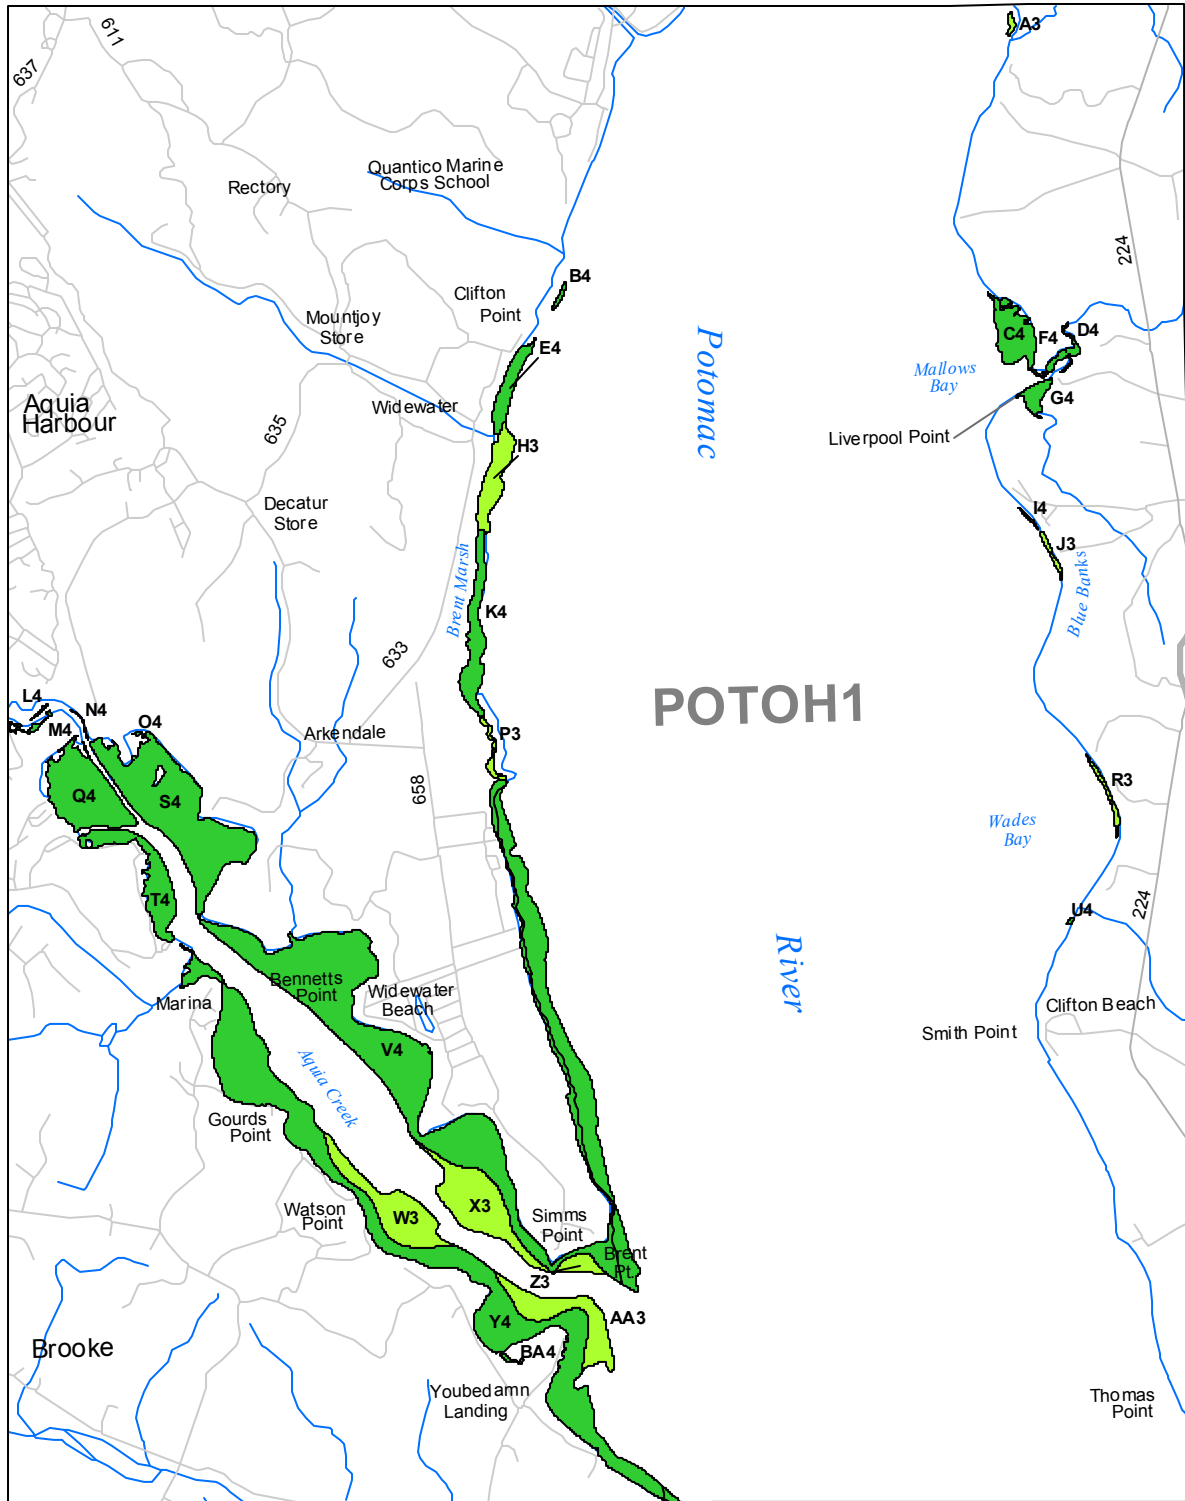

Submerged Aquatic Vegetation 2014

Widewater, Va.- Md. (55)

Hectares of SAV: 732.84

Date Flown: 08/29, 10/06

1,000 0 1,000 2,000 Meters

Sources: VIMS, USGS

PDF Created: 12/23/2015