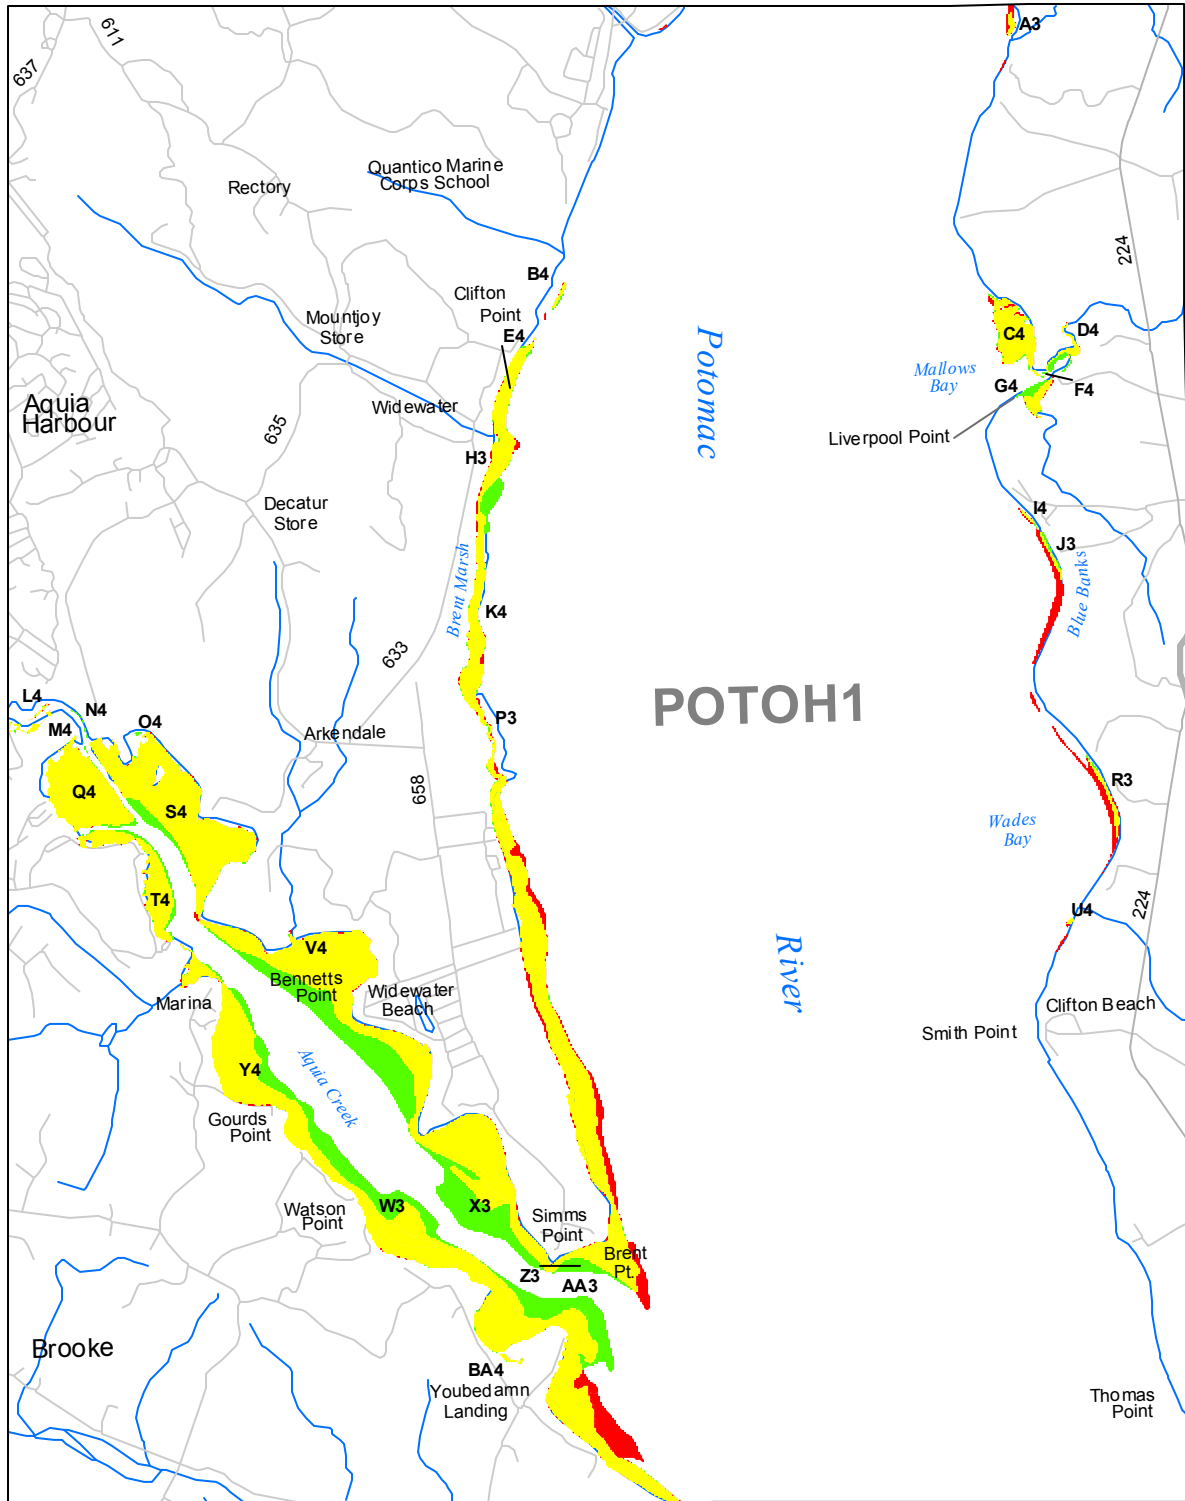

Submerged Aquatic Vegetation 2014

Widewater, Va.- Md. (55)

Hectares of SAV: 732.84

Date Flown: 08/29, 10/06

1,000 0 1,000 2,000 Meters

2014 SAV

2013 SAV

Both Years

Sources: VIMS,USGS

PDF Created: 12/23/2015