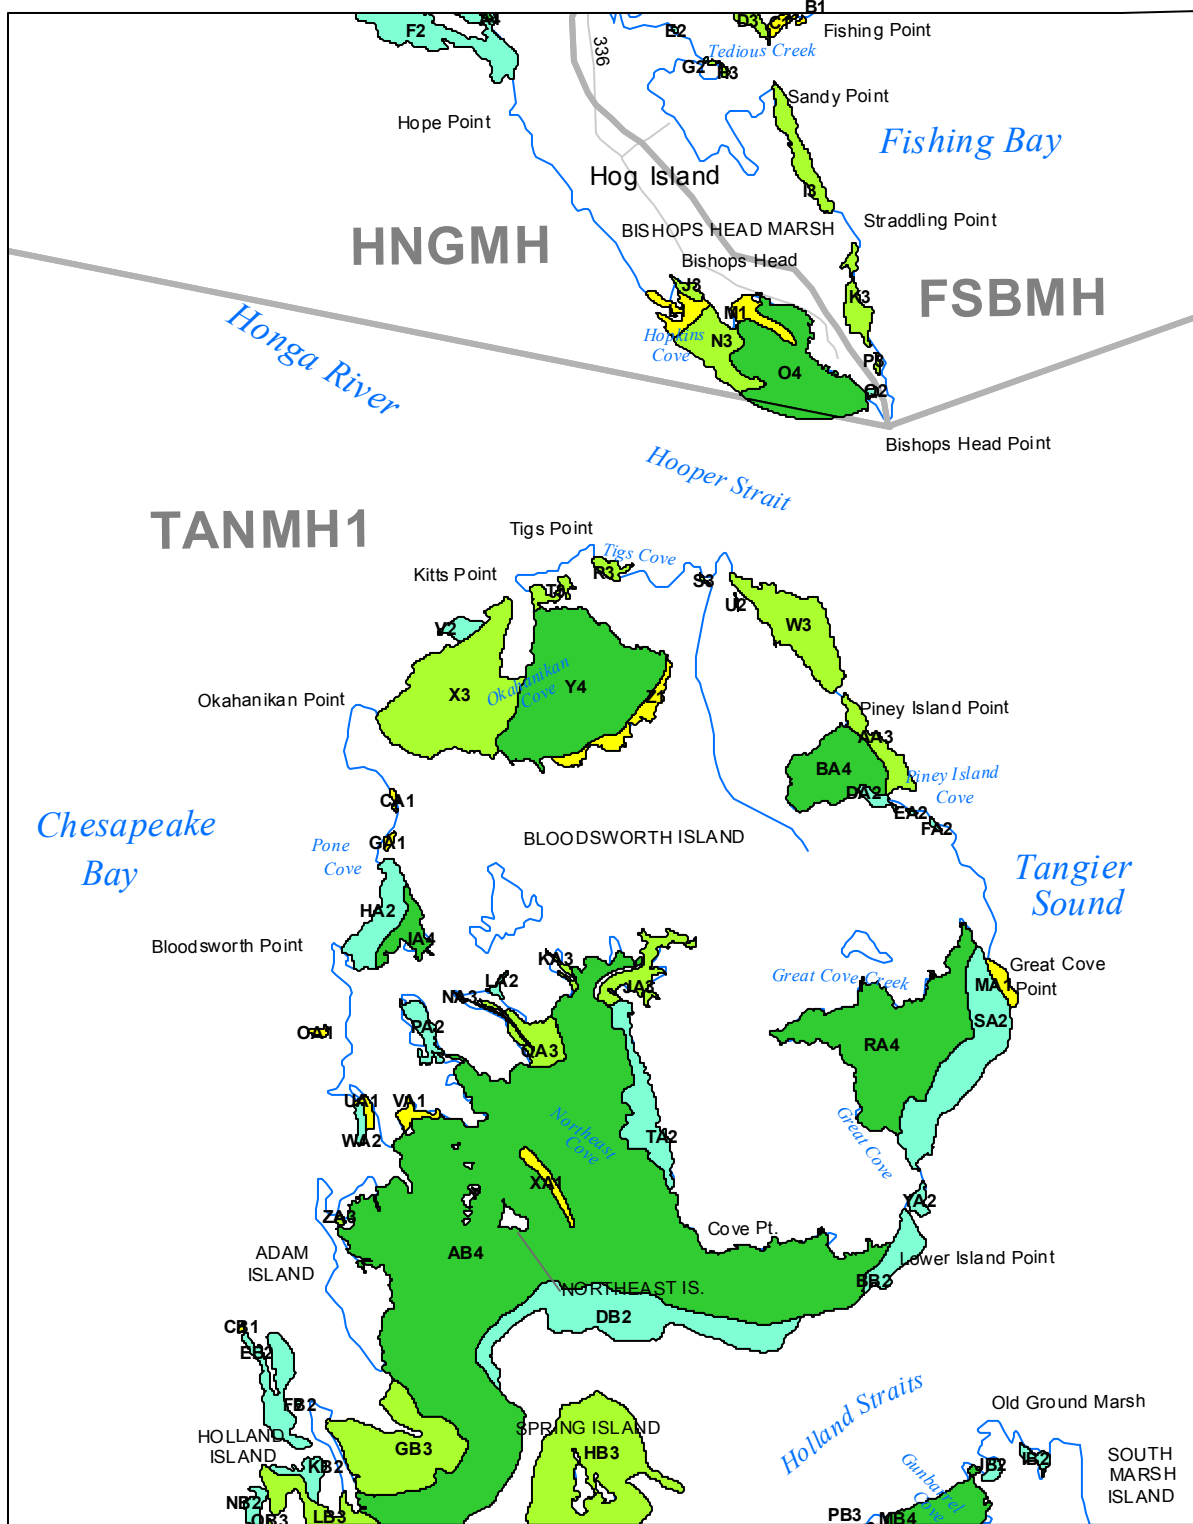

Submerged Aquatic Vegetation 2015

Bloodsworth Island, Md. (83)

Hectares of SAV: 2,101.48

Date Flown: 08/01, 10/21

1,000 0 1,000 2,000 Meters

Sources: VIMS, USGS

PDF Created: 11/29/2016