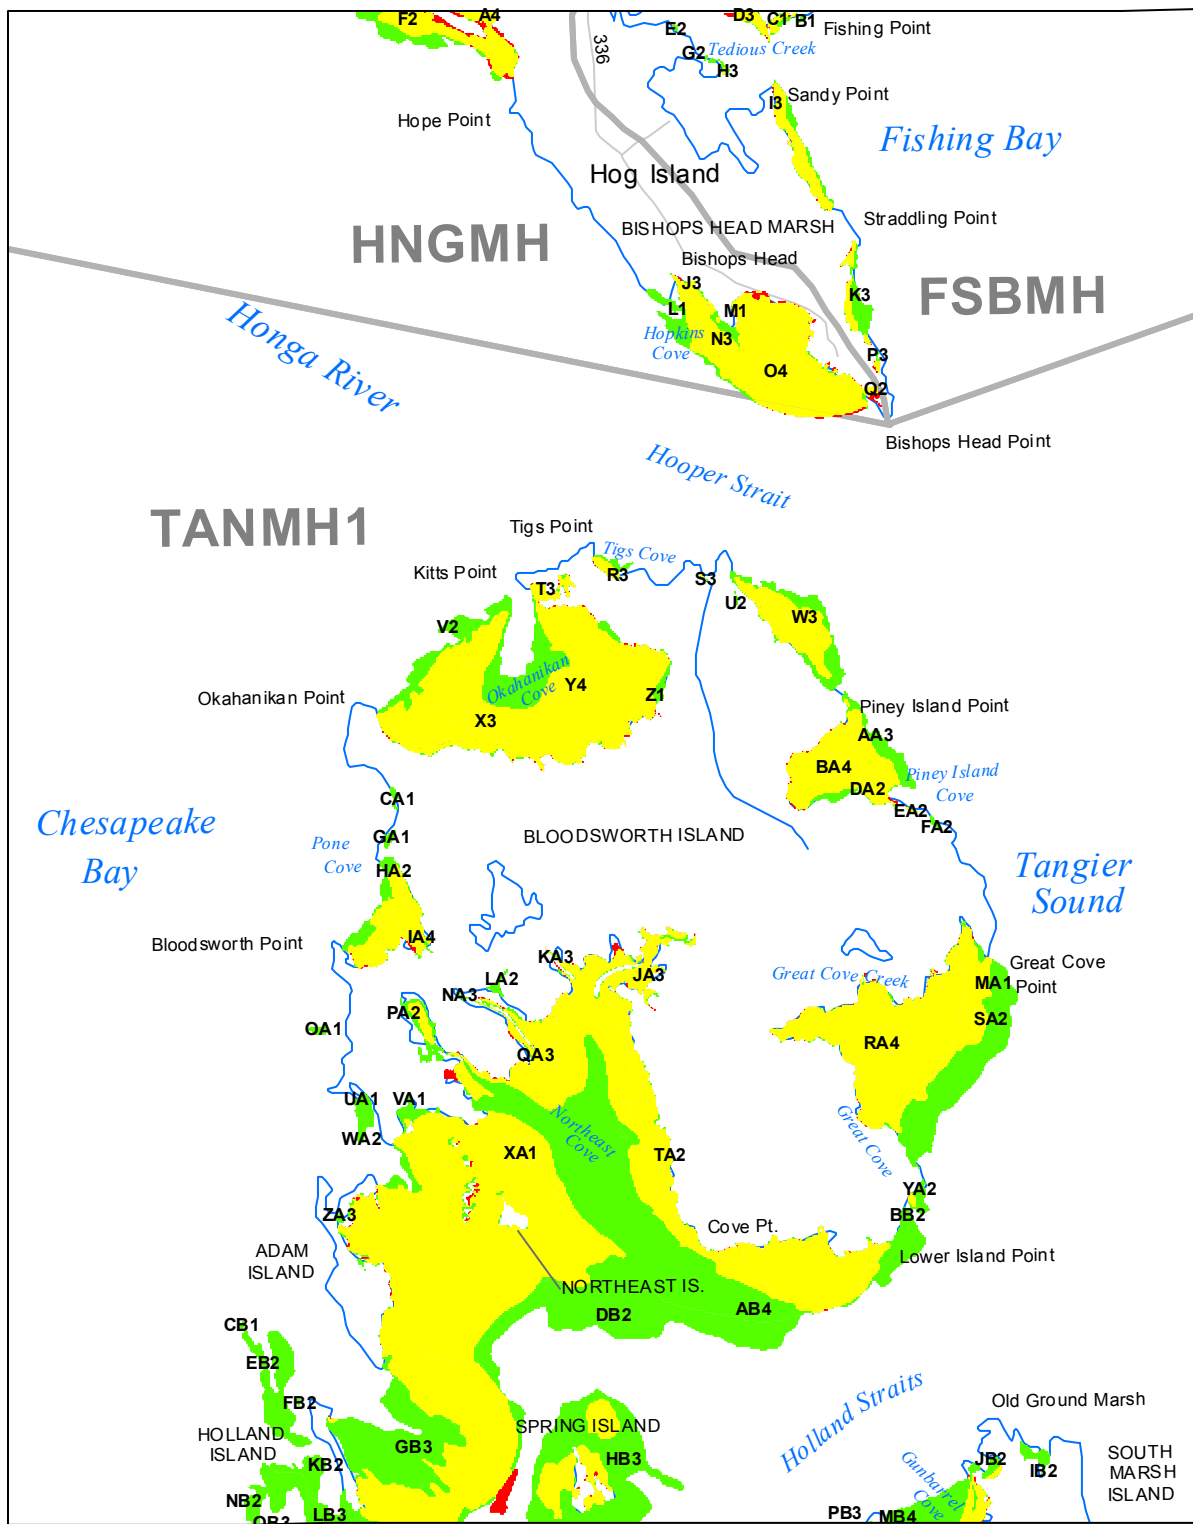

Submerged Aquatic Vegetation 2015

Bloodsworth Island, Md. (83)

Hectares of SAV: 2,101.48

Date Flown: 08/01, 10/21

1,000 0 1,000 2,000 Meters

Sources: VIMS, USGS PDF Created: 11/29/2016