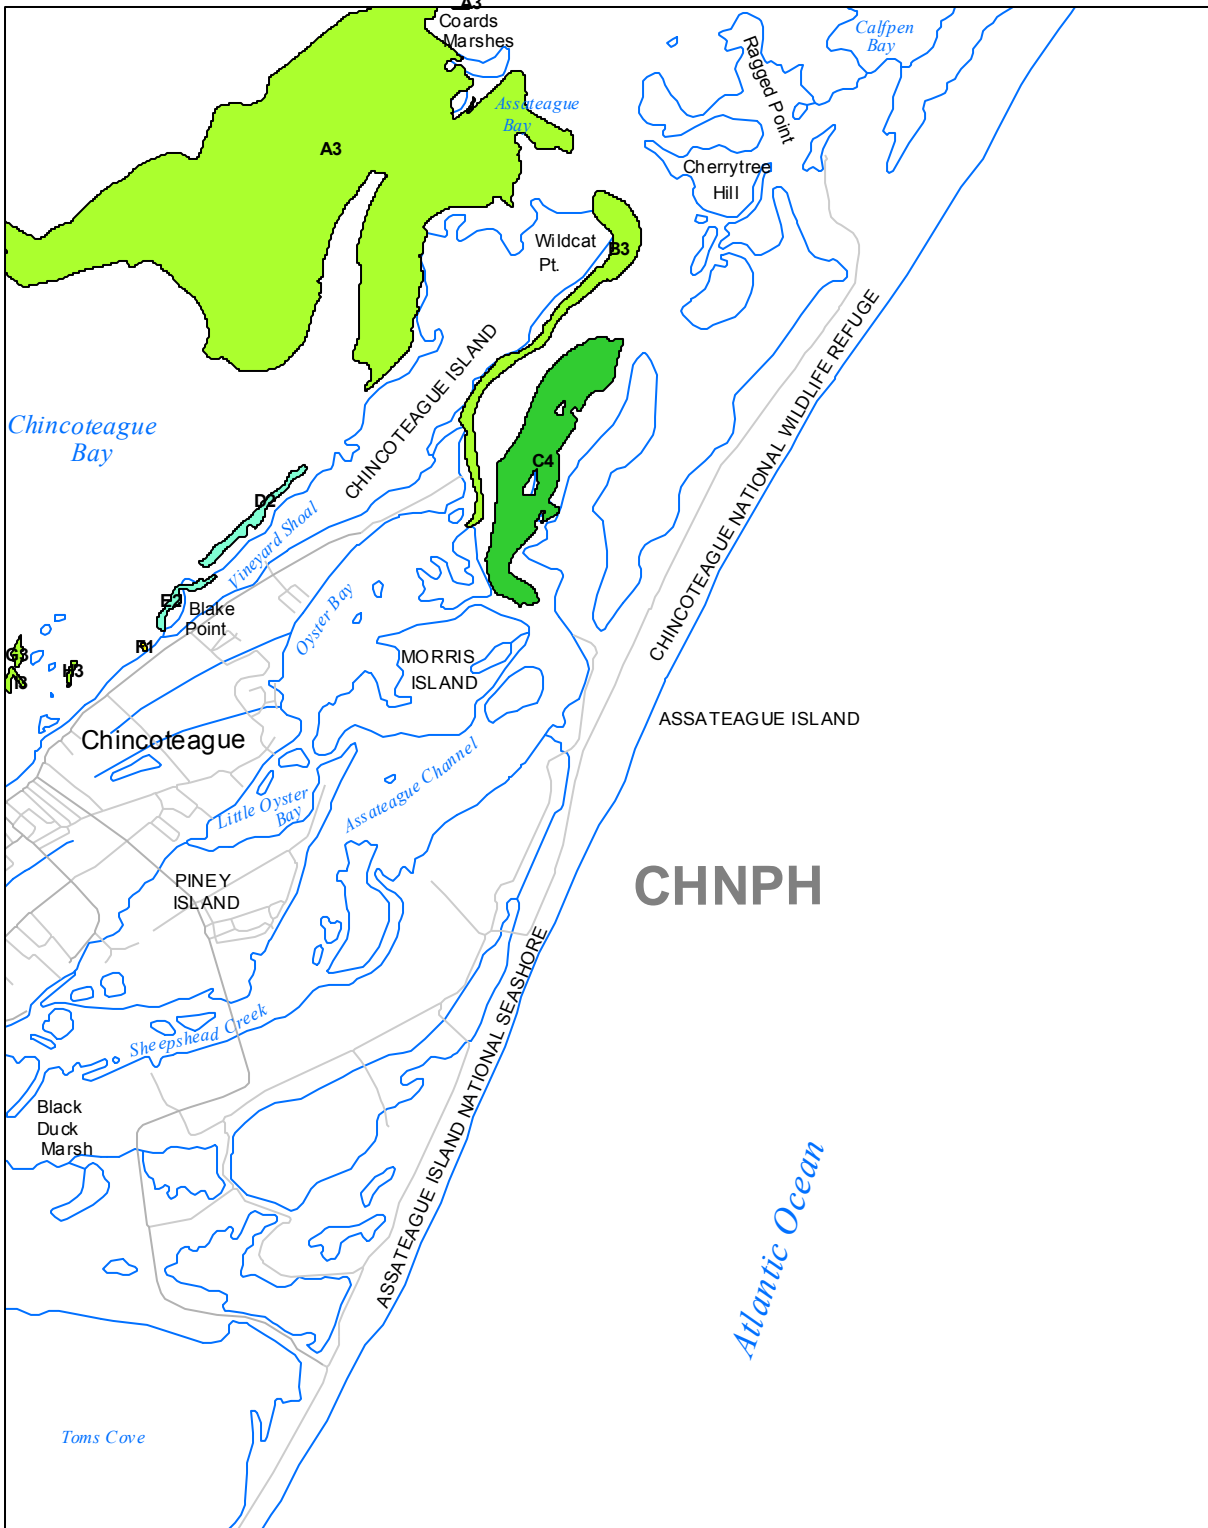

Submerged Aquatic Vegetation 2015

Chincoteague East, Va. (175)

Hectares of SAV: 931.86

Date Flown: 10/21

1,000 0 1,000 2,000 Meters

Sources: VIMS, USGS

PDF Created: 11/30/2016