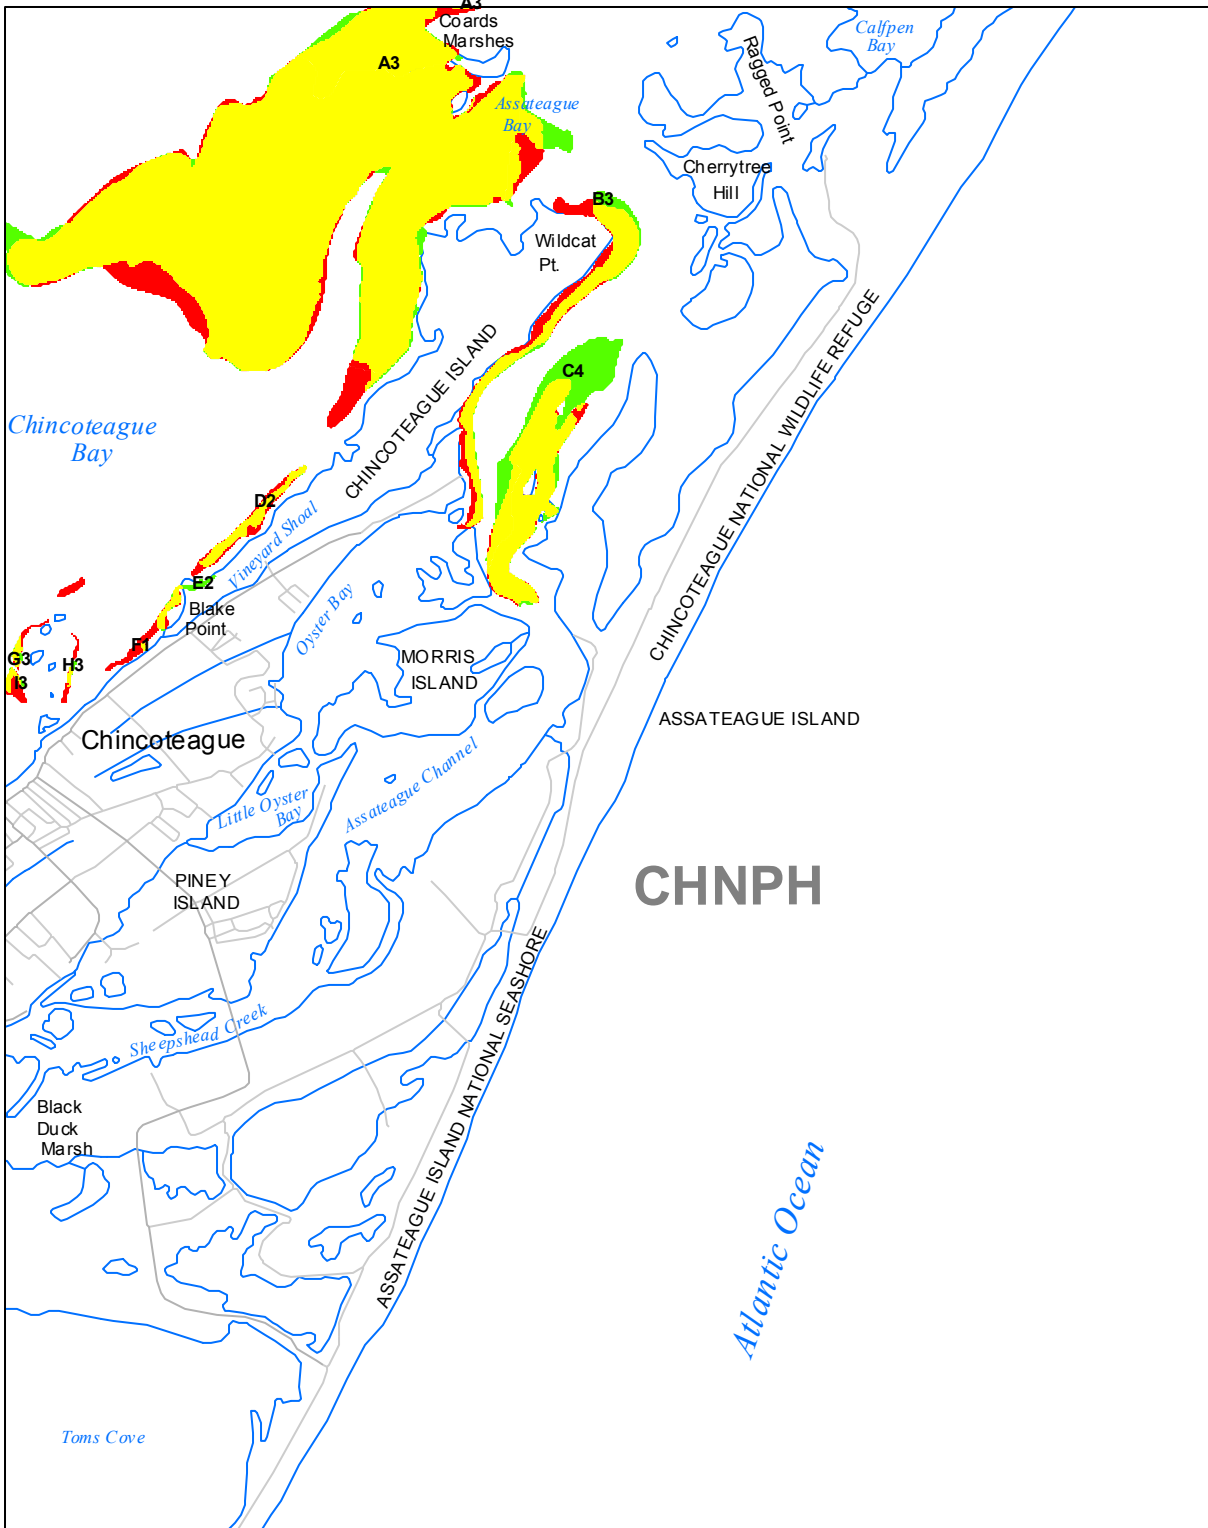

# Submerged Aquatic Vegetation 2015

Chincoteague East, Va. (175)

**Hectares of SAV: 931.86**

Date Flown: 10/21

1,000 0 1,000 2,000 Meters

Sources: VIMS,USGS PDF Created: 11/30/2016