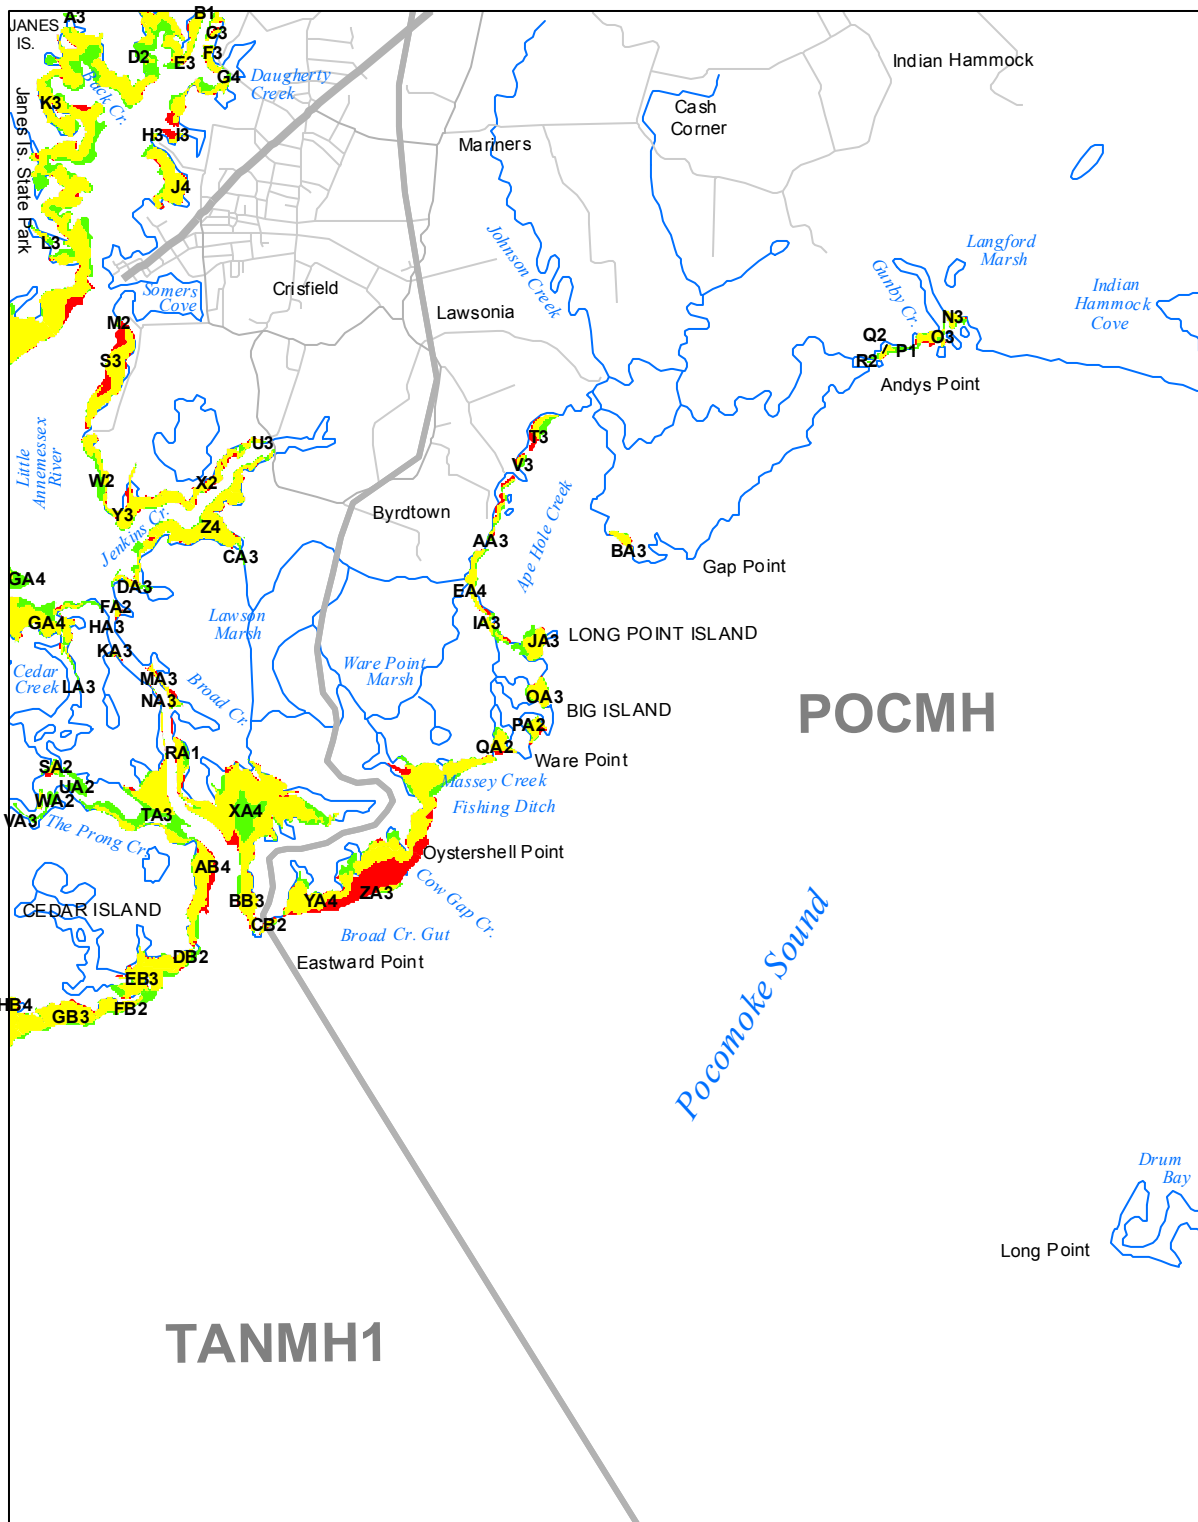

Submerged Aquatic Vegetation 2015

Crisfield, Md.- Va. (101)

Hectares of SAV: 454.35

Date Flown: 05/26, 08/01, 10/21

1,000 0 1,000 2,000 Meters

Sources: VIMS,USGS PDF Created: 11/30/2016