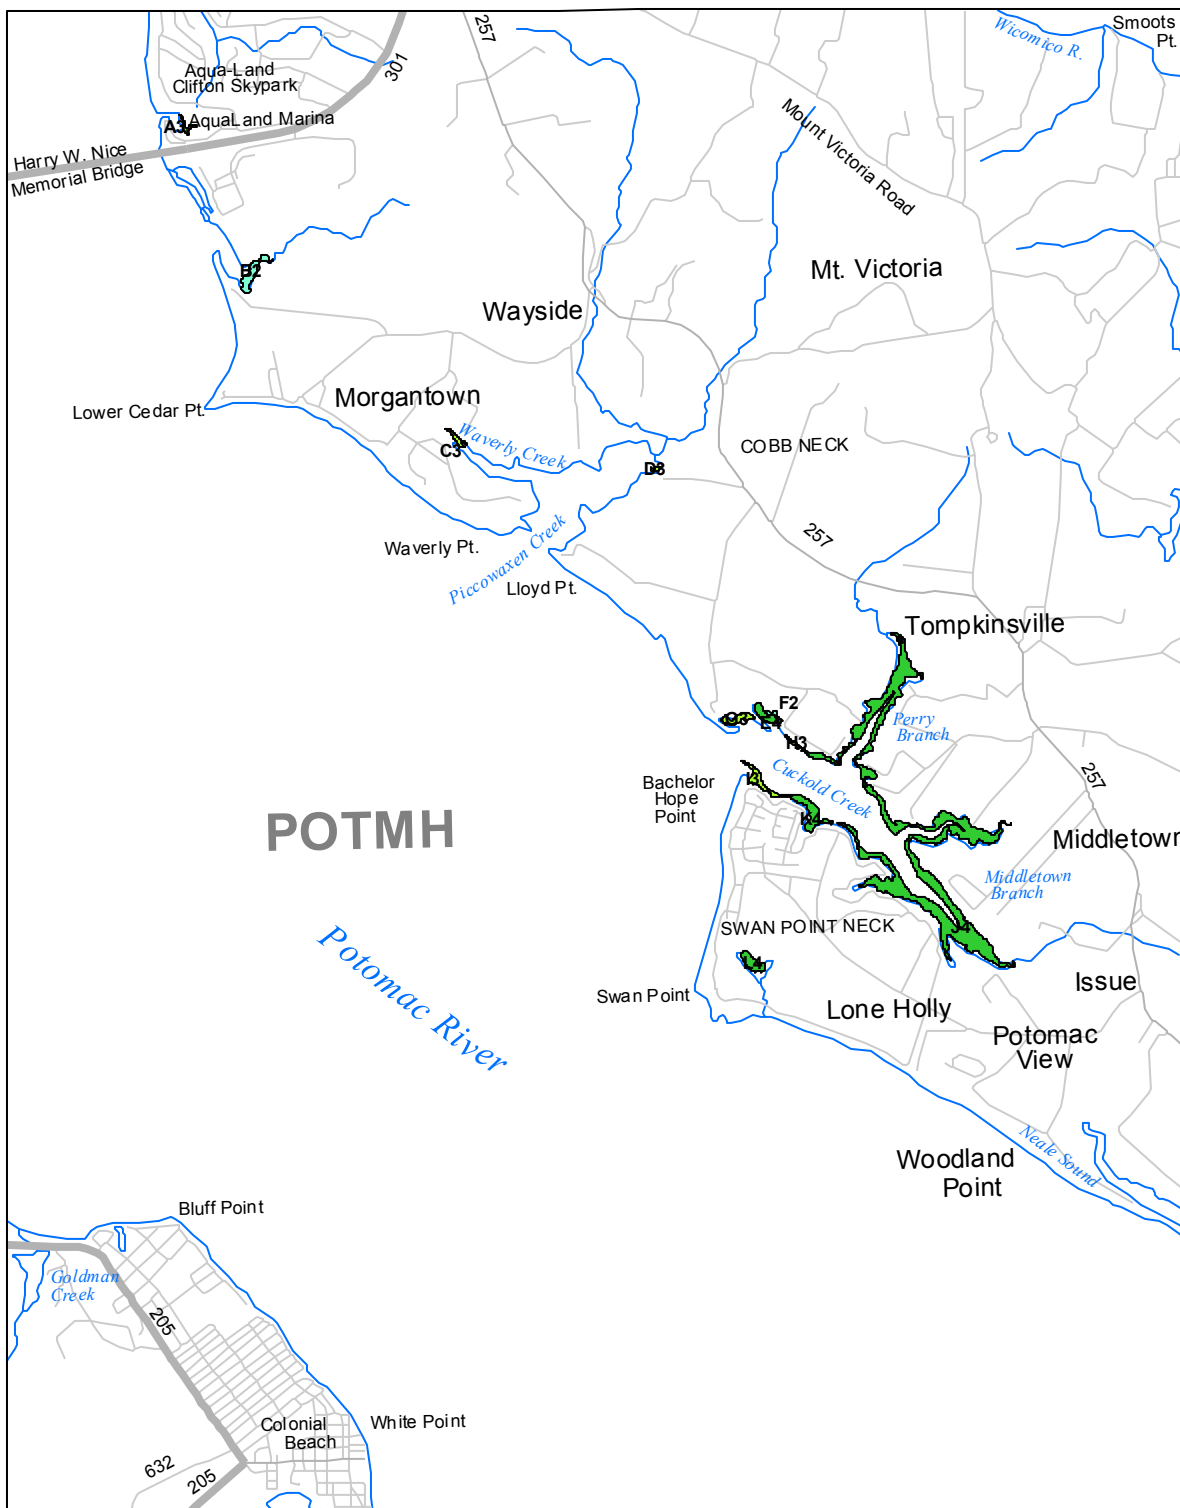

Submerged Aquatic Vegetation 2015

Colonial Beach North, Md.- Va. (67)

Hectares of SAV: 76.47

Date Flown: 08/15, 08/29, 10/12

1,000 0 1,000 2,000 Meters

Sources: VIMS, USGS

PDF Created: 11/29/2016