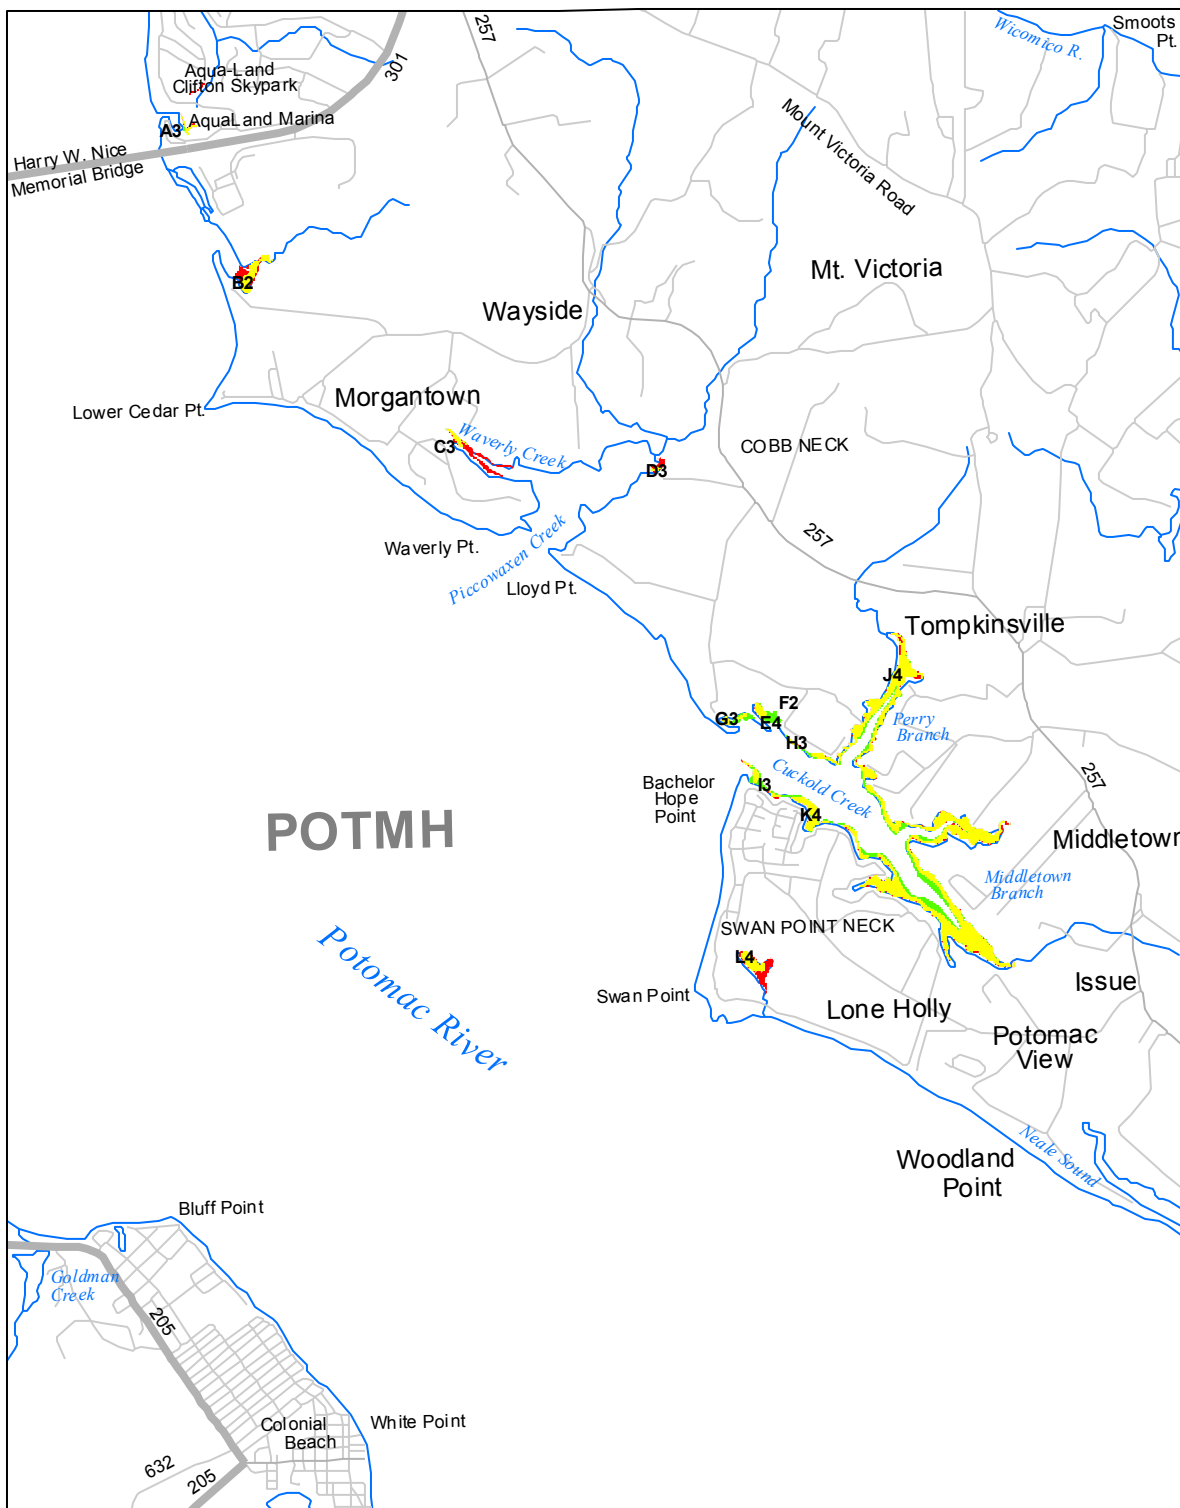

Submerged Aquatic Vegetation 2015

Colonial Beach North, Md.- Va. (67)

Hectares of SAV: 76.47

Date Flown: 08/15, 08/29, 10/12

1,000 0 1,000 2,000 Meters

Sources: VIMS,USGS PDF Created: 11/29/2016