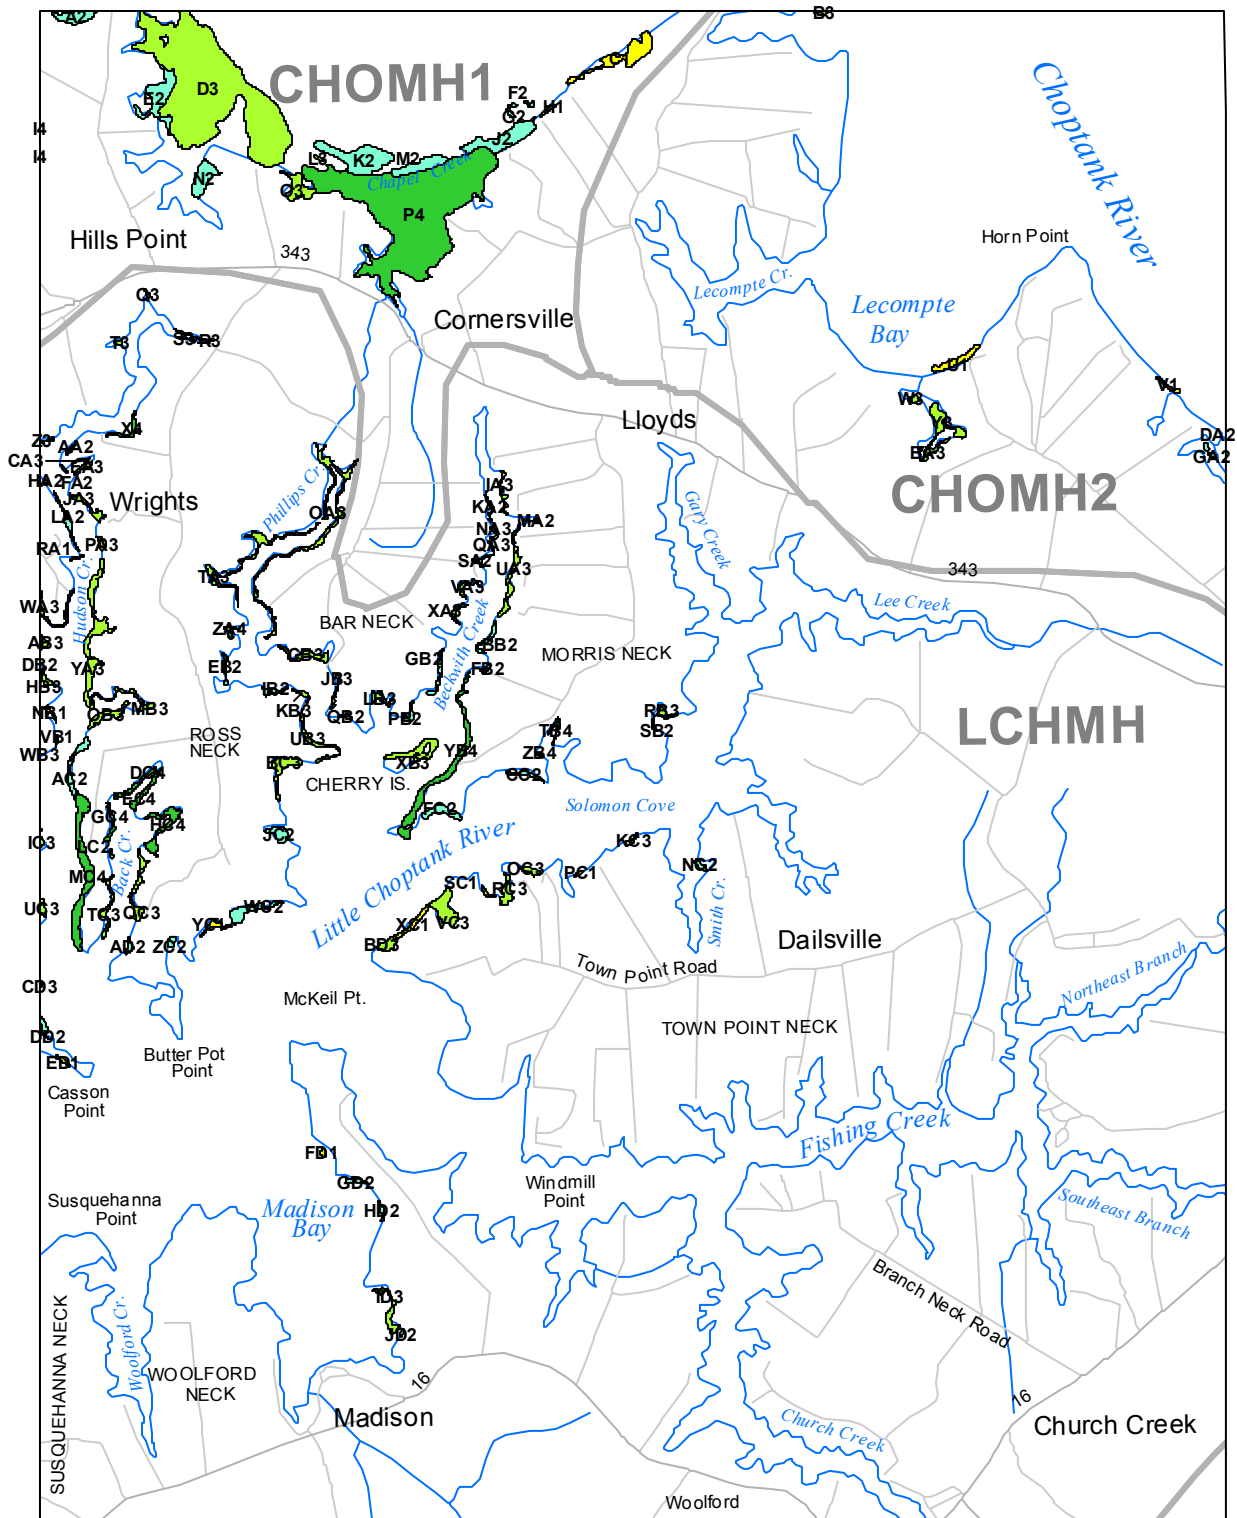

# Submerged Aquatic Vegetation 2015

Church Creek, Md. (52)

**Hectares of SAV: 368.96**  
 Date Flown: 08/12, 08/28, 08/29

Sources: VIMS, USGS      PDF Created: 11/29/2016