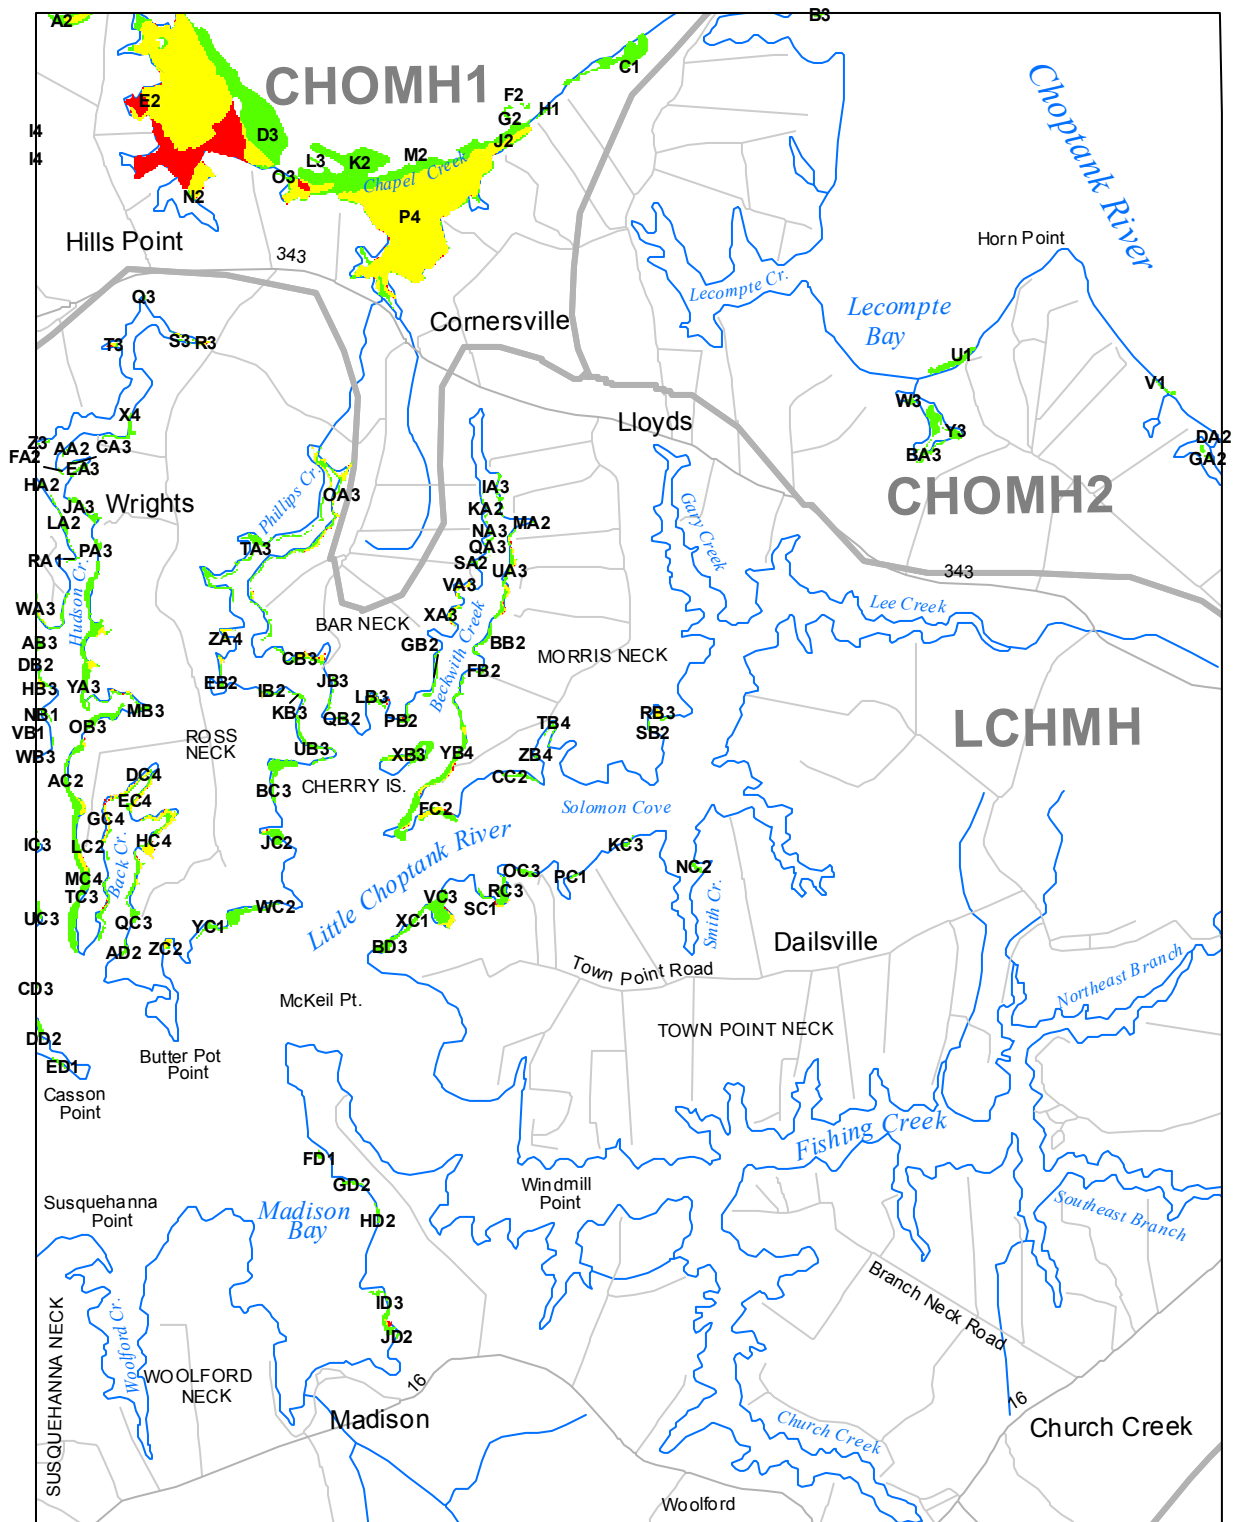

Submerged Aquatic Vegetation 2015

Church Creek, Md. (52)

Hectares of SAV: 368.96

Date Flown: 08/12, 08/28, 08/29

1,000 0 1,000 2,000 Meters

Sources: VIMS,USGS PDF Created: 11/29/2016