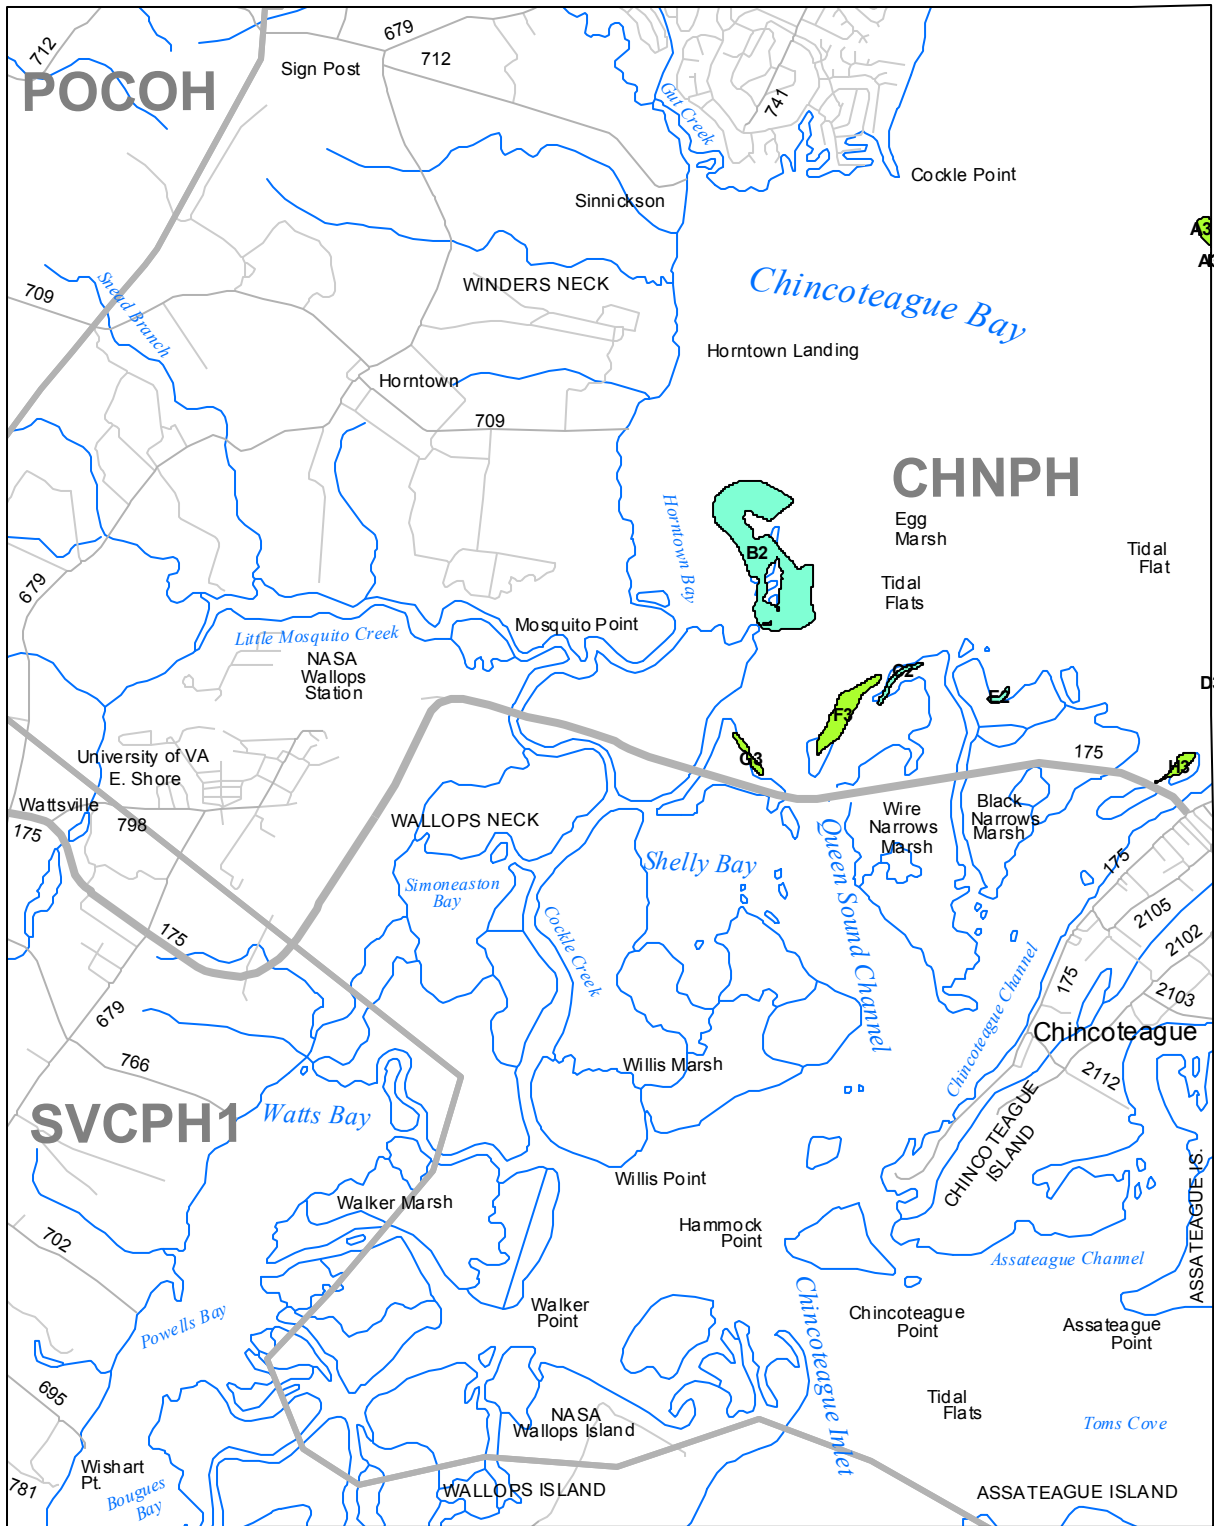

# Submerged Aquatic Vegetation 2015

Chincoteague West, Va. (174)

**Hectares of SAV: 80.82**

Date Flown: 10/21

1,000 0 1,000 2,000 Meters

Sources: VIMS, USGS

PDF Created: 11/30/2016