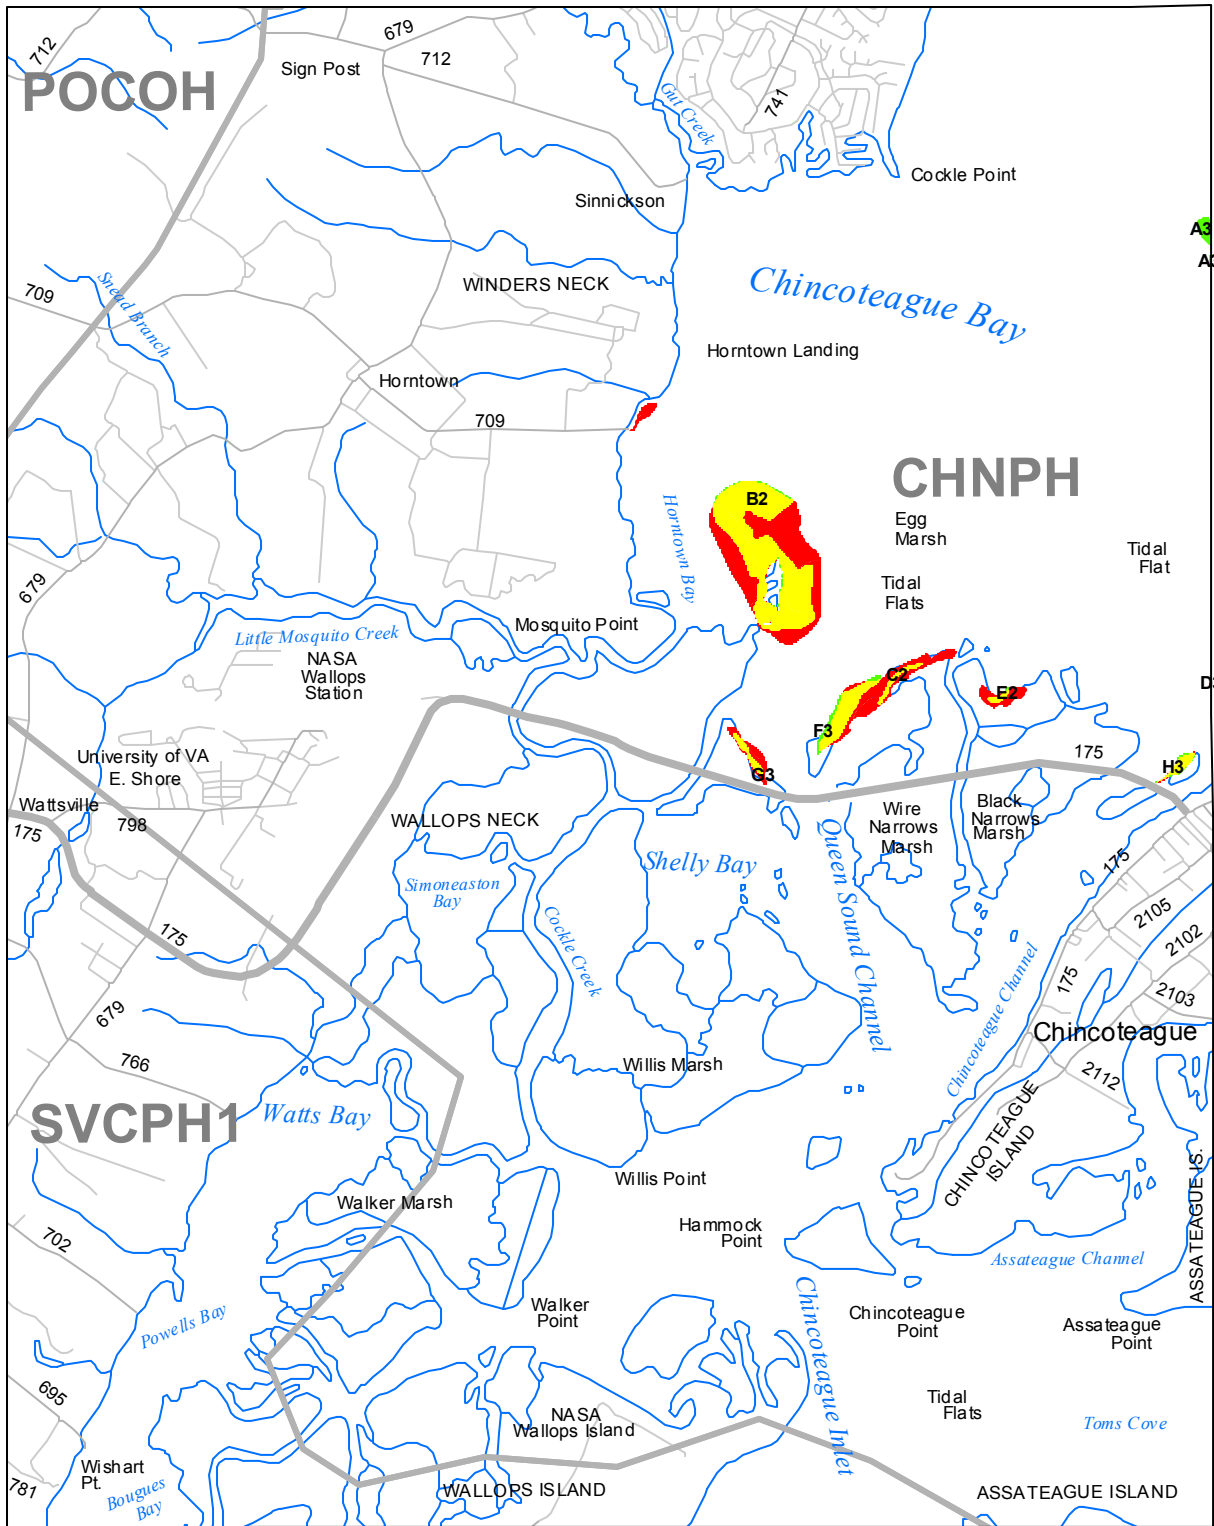

Submerged Aquatic Vegetation 2015

Chincoteague West, Va. (174)

Hectares of SAV: 80.82

Date Flown: 10/21

1,000 0 1,000 2,000 Meters

Sources: VIMS, USGS PDF Created: 11/30/2016