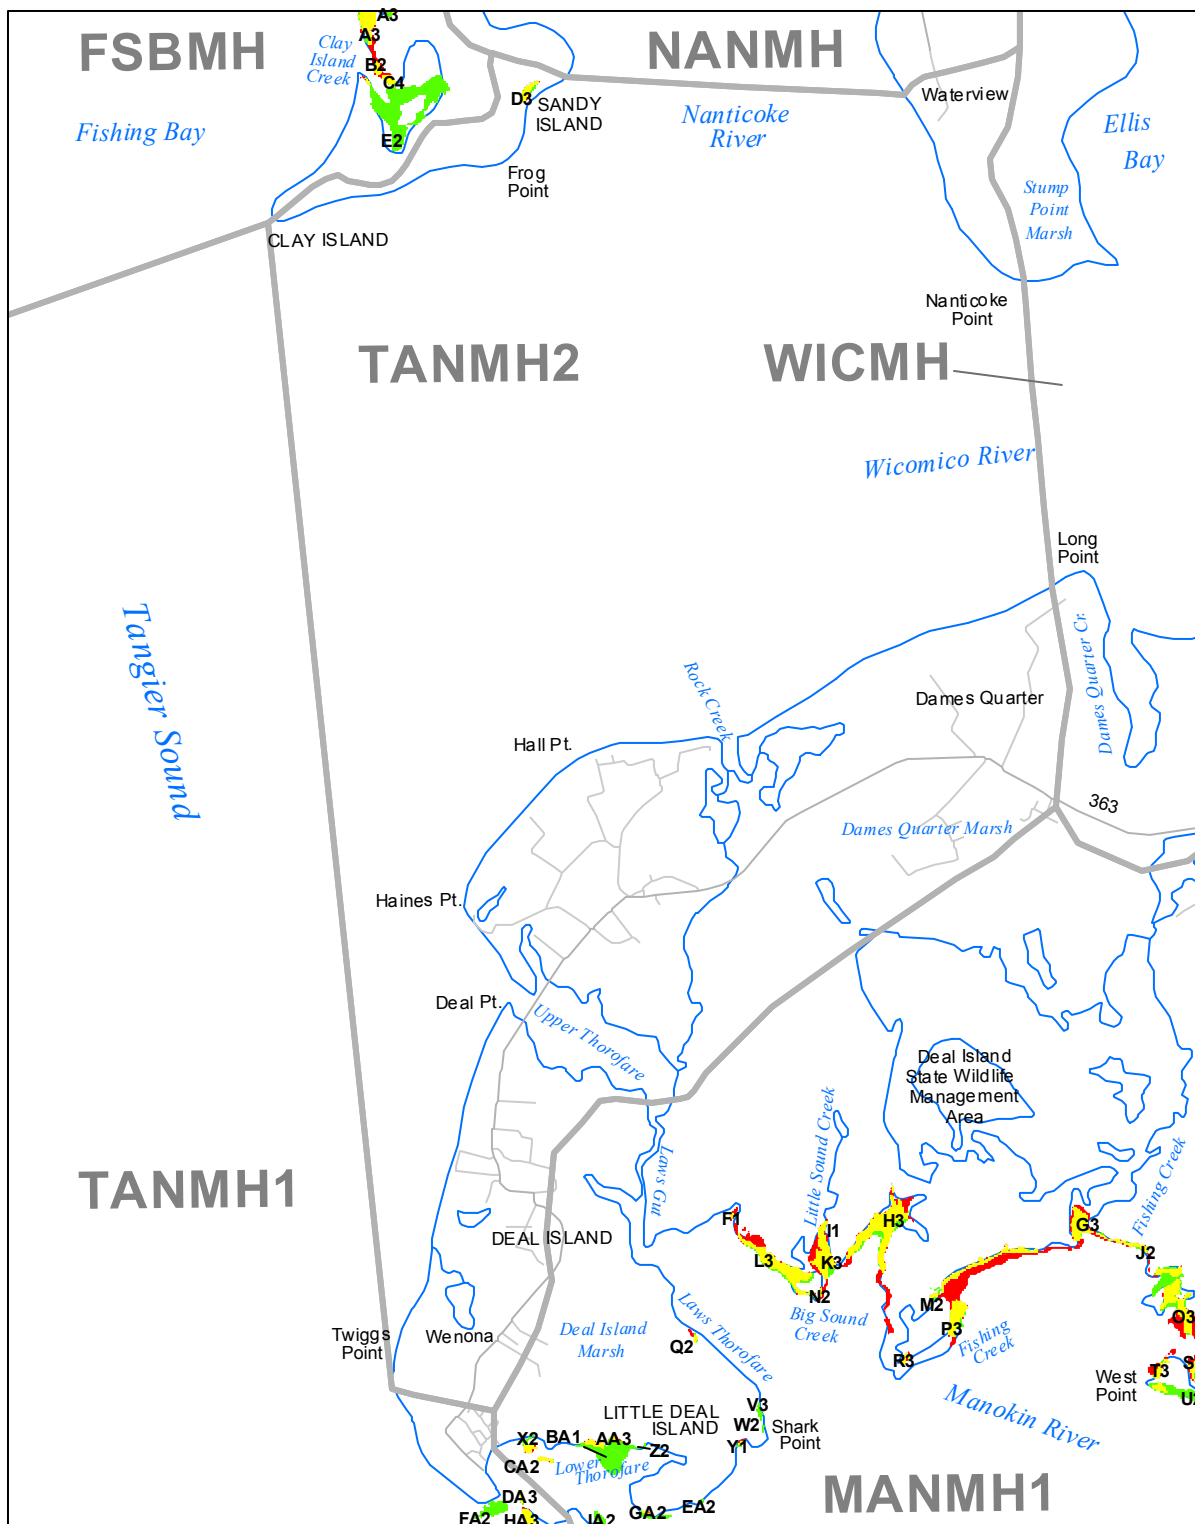

# Submerged Aquatic Vegetation 2015

Deal Island, Md. (84)

**Hectares of SAV: 99.73**

Date Flown: 08/01, 08/15, 10/21

1,000 0 1,000 2,000 Meters

Sources: VIMS,USGS PDF Created: 11/29/2016