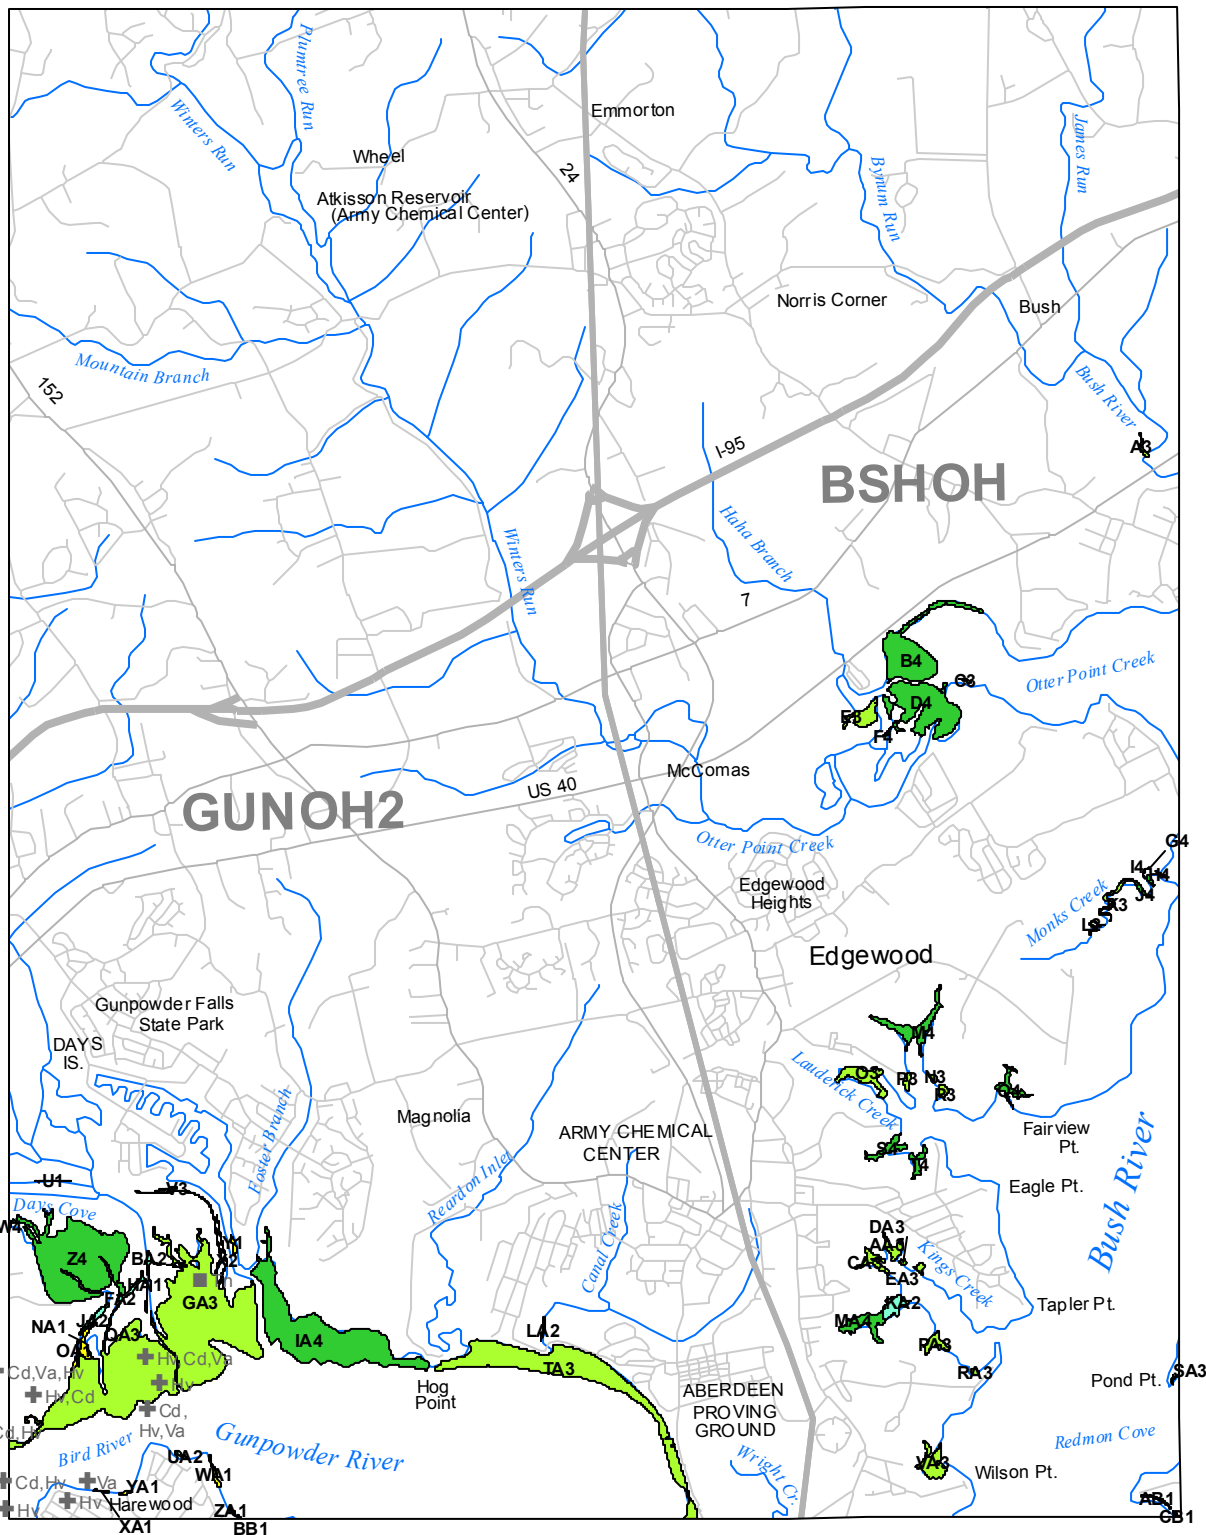

# Submerged Aquatic Vegetation 2015

Edgewood, Md. (7)

**Hectares of SAV: 379.91**

Date Flown: 10/11

1,000 0 1,000 2,000 Meters

Sources: VIMS, USGS

PDF Created: 12/2/2016