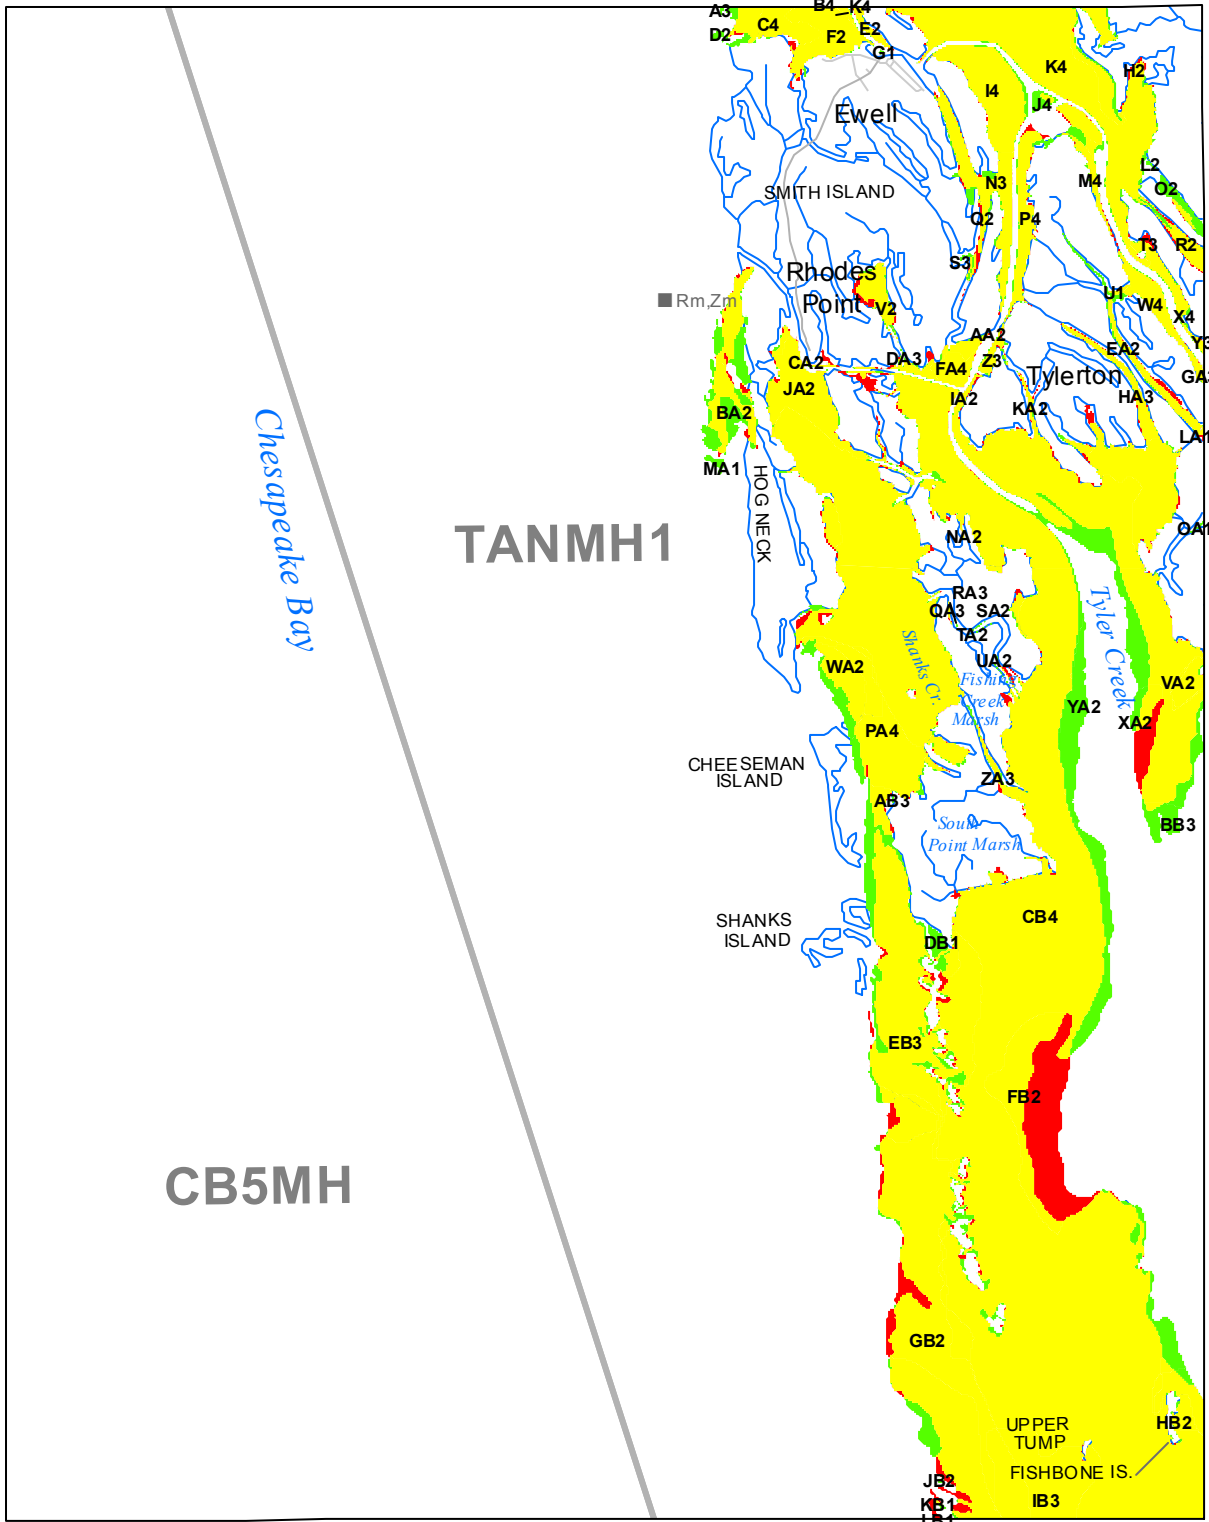

Submerged Aquatic Vegetation 2015

Ewell, Md.- Va. (99)

Hectares of SAV: 2,492.61

Date Flown: 08/01, 10/21

1,000 0 1,000 2,000 Meters

Sources: VIMS, USGS PDF Created: 12/2/2016