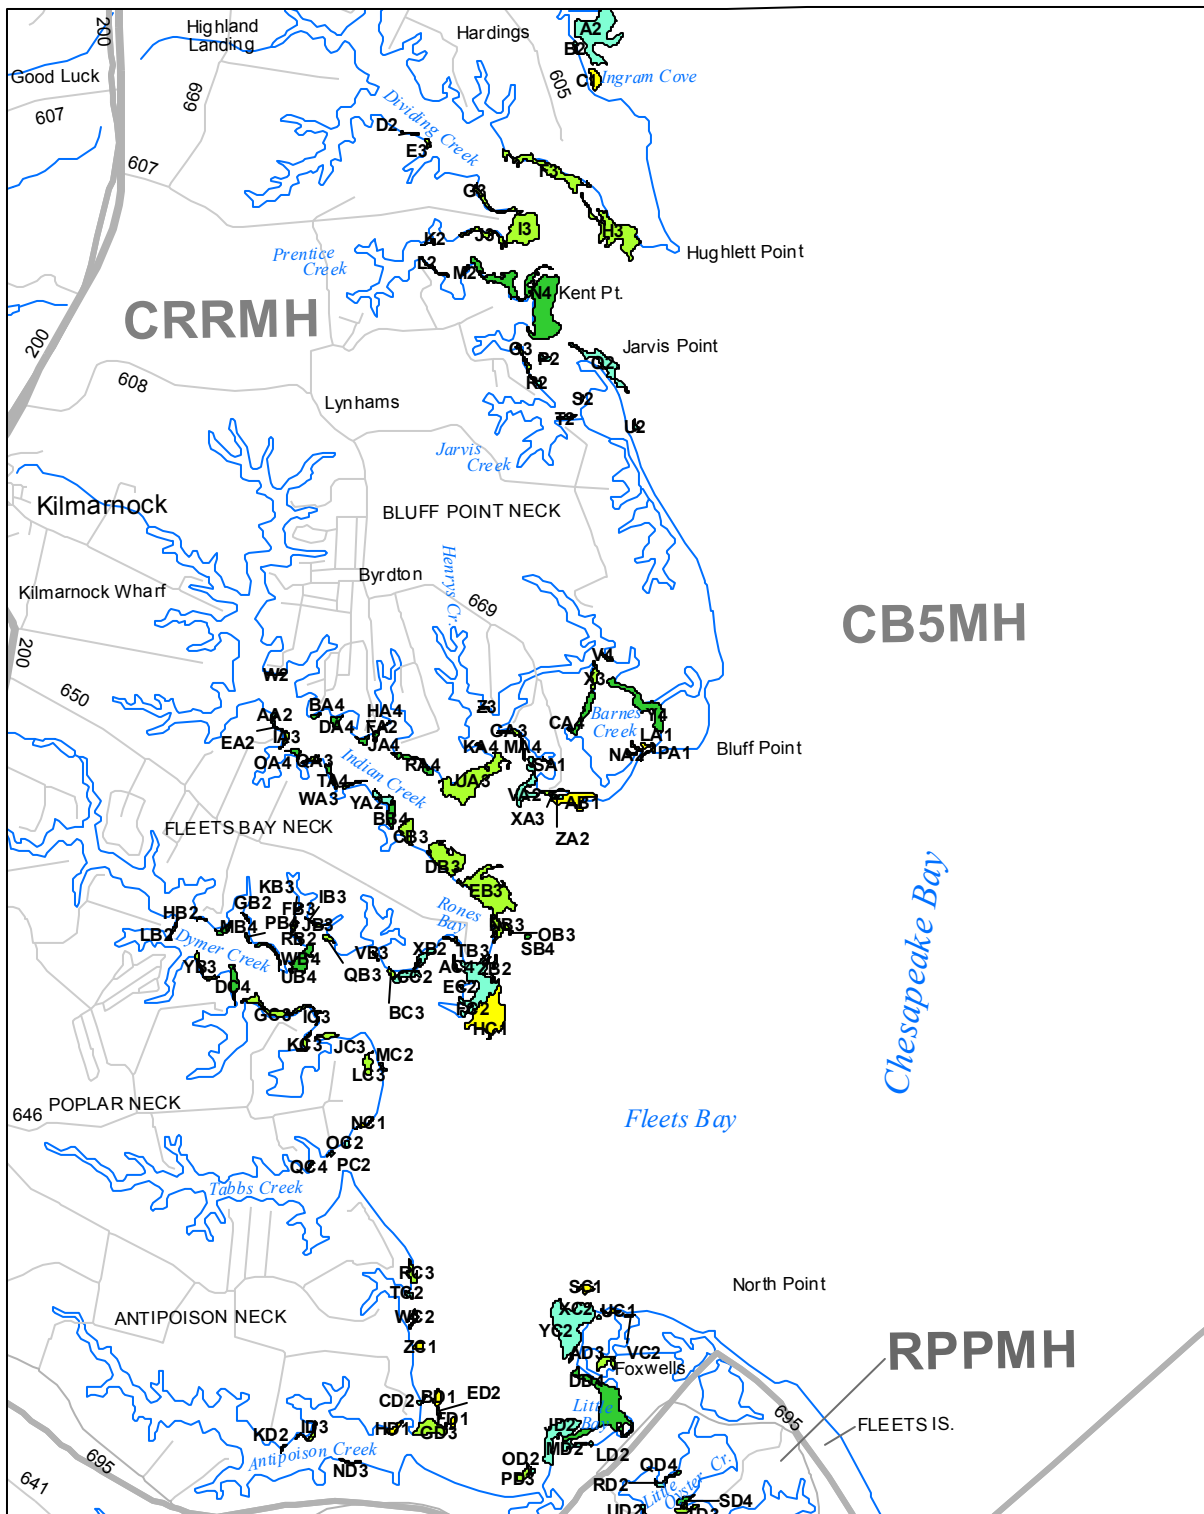

Submerged Aquatic Vegetation 2015

Fleets Bay, Va. (112)

Hectares of SAV: 191.15

Date Flown: 08/03, 08/16

1,000 0 1,000 2,000 Meters

Sources: VIMS, USGS

PDF Created: 11/30/2016