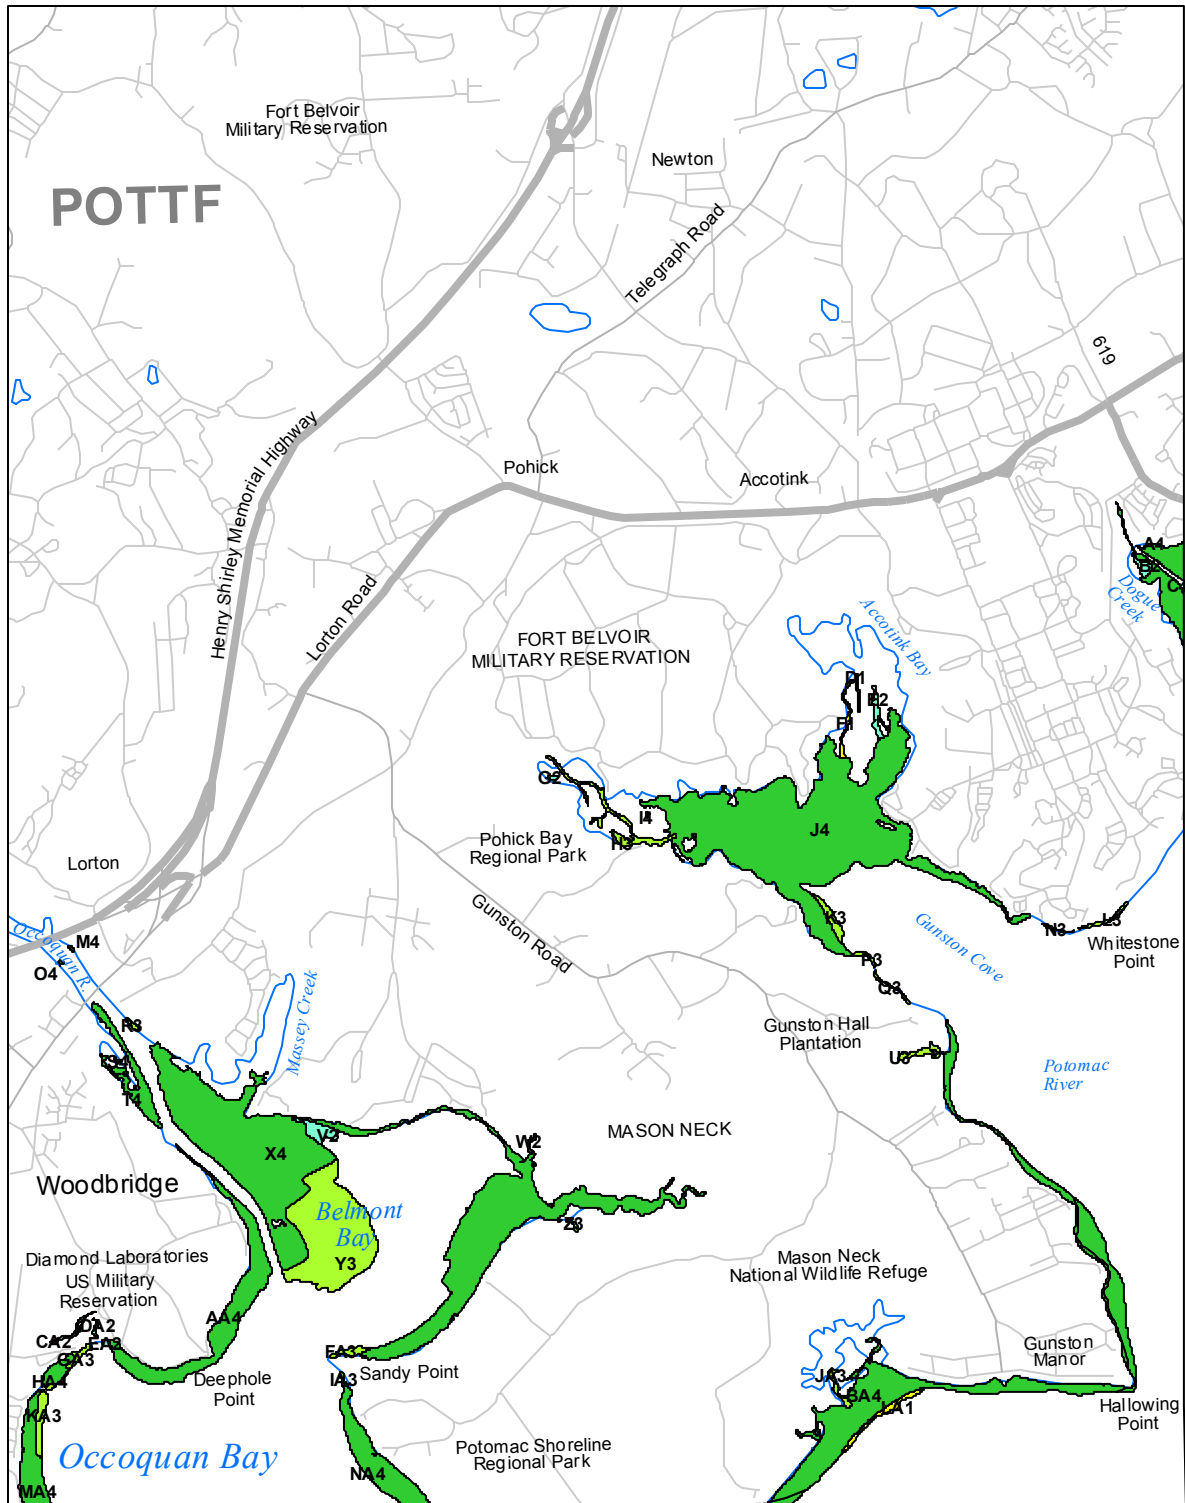

Submerged Aquatic Vegetation 2015

Fort Belvoir, Va.- Md. (39)

Hectares of SAV: 749.80

Date Flown: 09/08

1,000 0 1,000 2,000 Meters

Sources: VIMS, USGS

PDF Created: 11/29/2016