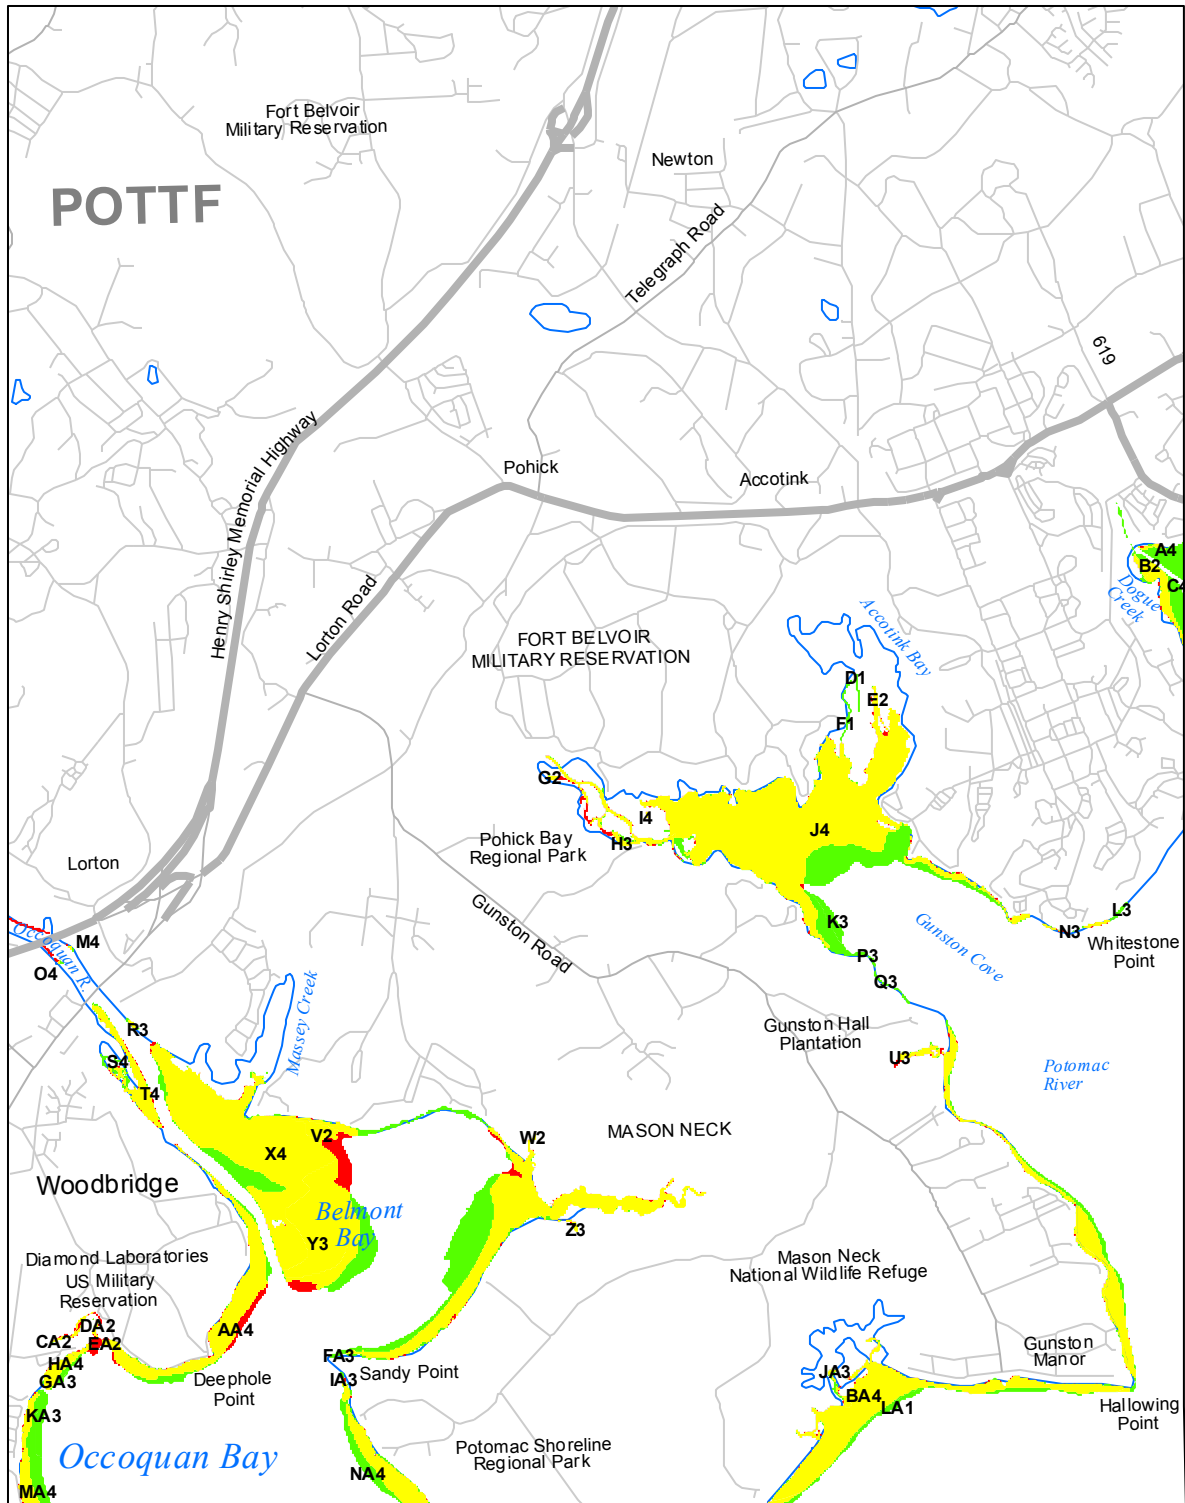

Submerged Aquatic Vegetation 2015

Fort Belvoir, Va.- Md. (39)

Hectares of SAV: 749.80

Date Flown: 09/08

1,000 0 1,000 2,000 Meters

Sources: VIMS,USGS PDF Created: 11/29/2016