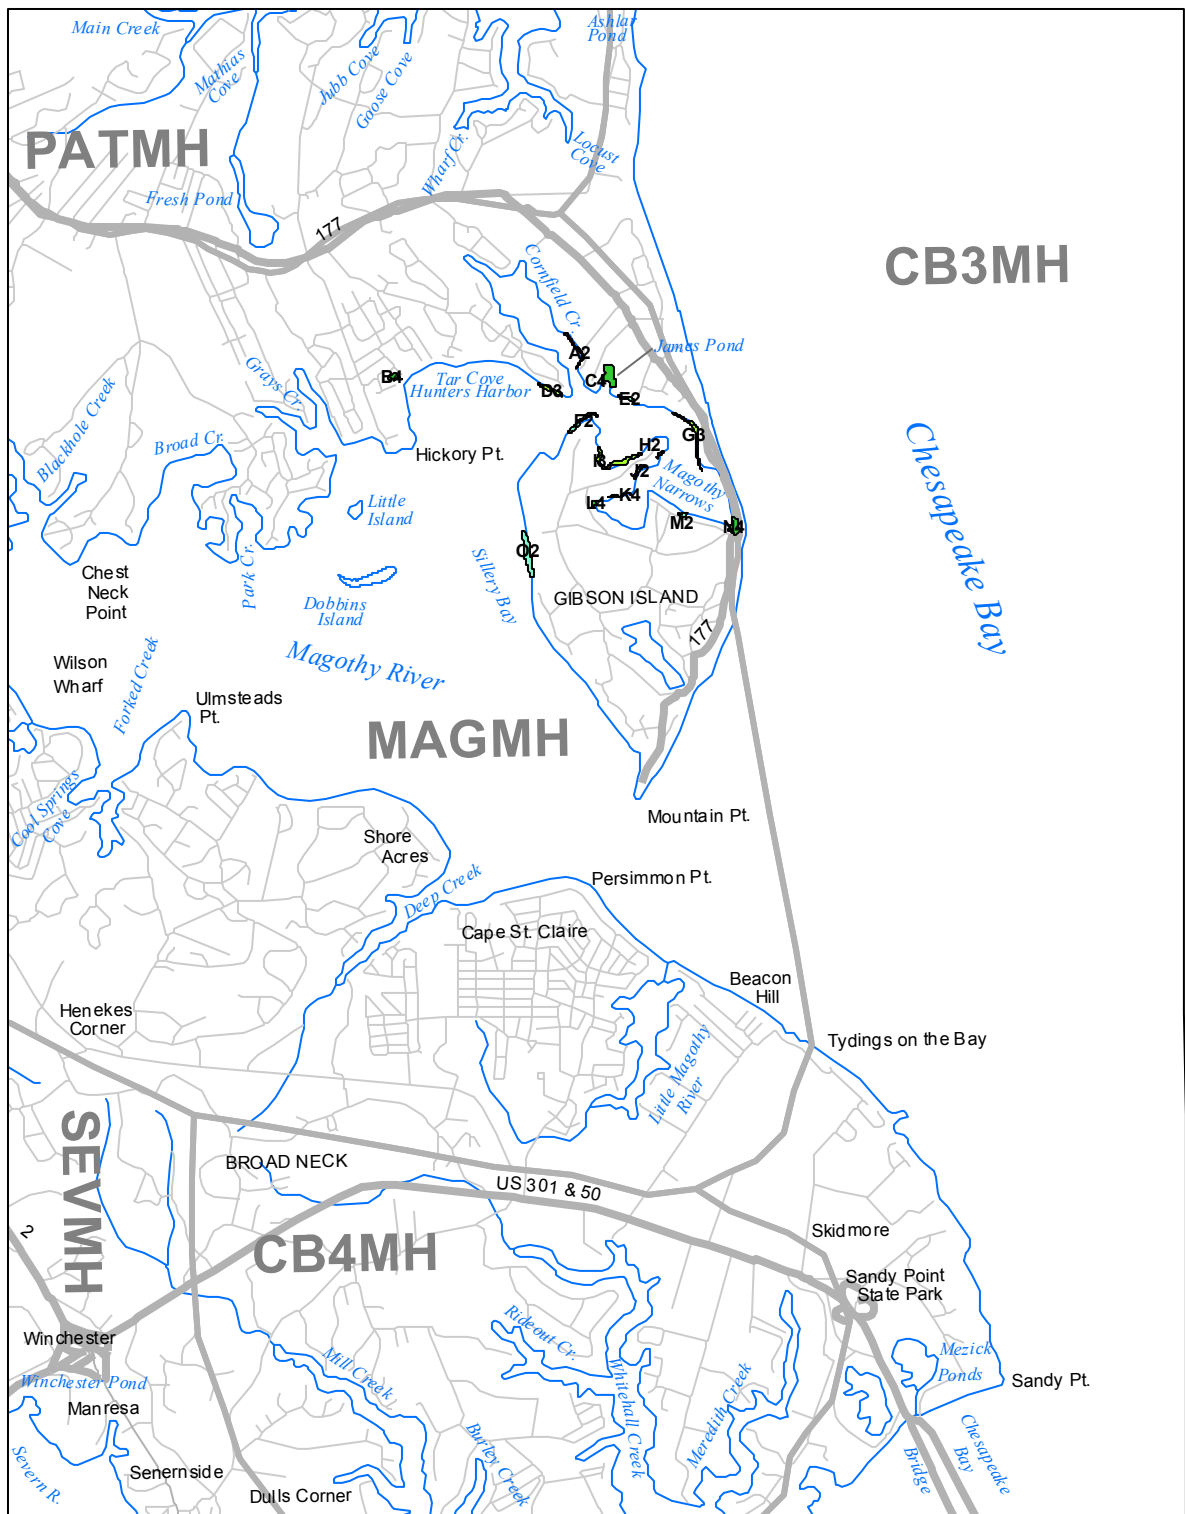

Submerged Aquatic Vegetation 2015

Gibson Island, Md. (24)

Hectares of SAV: 11.73

Date Flown: 09/16

1,000 0 1,000 2,000 Meters

Sources: VIMS, USGS

PDF Created: 11/29/2016