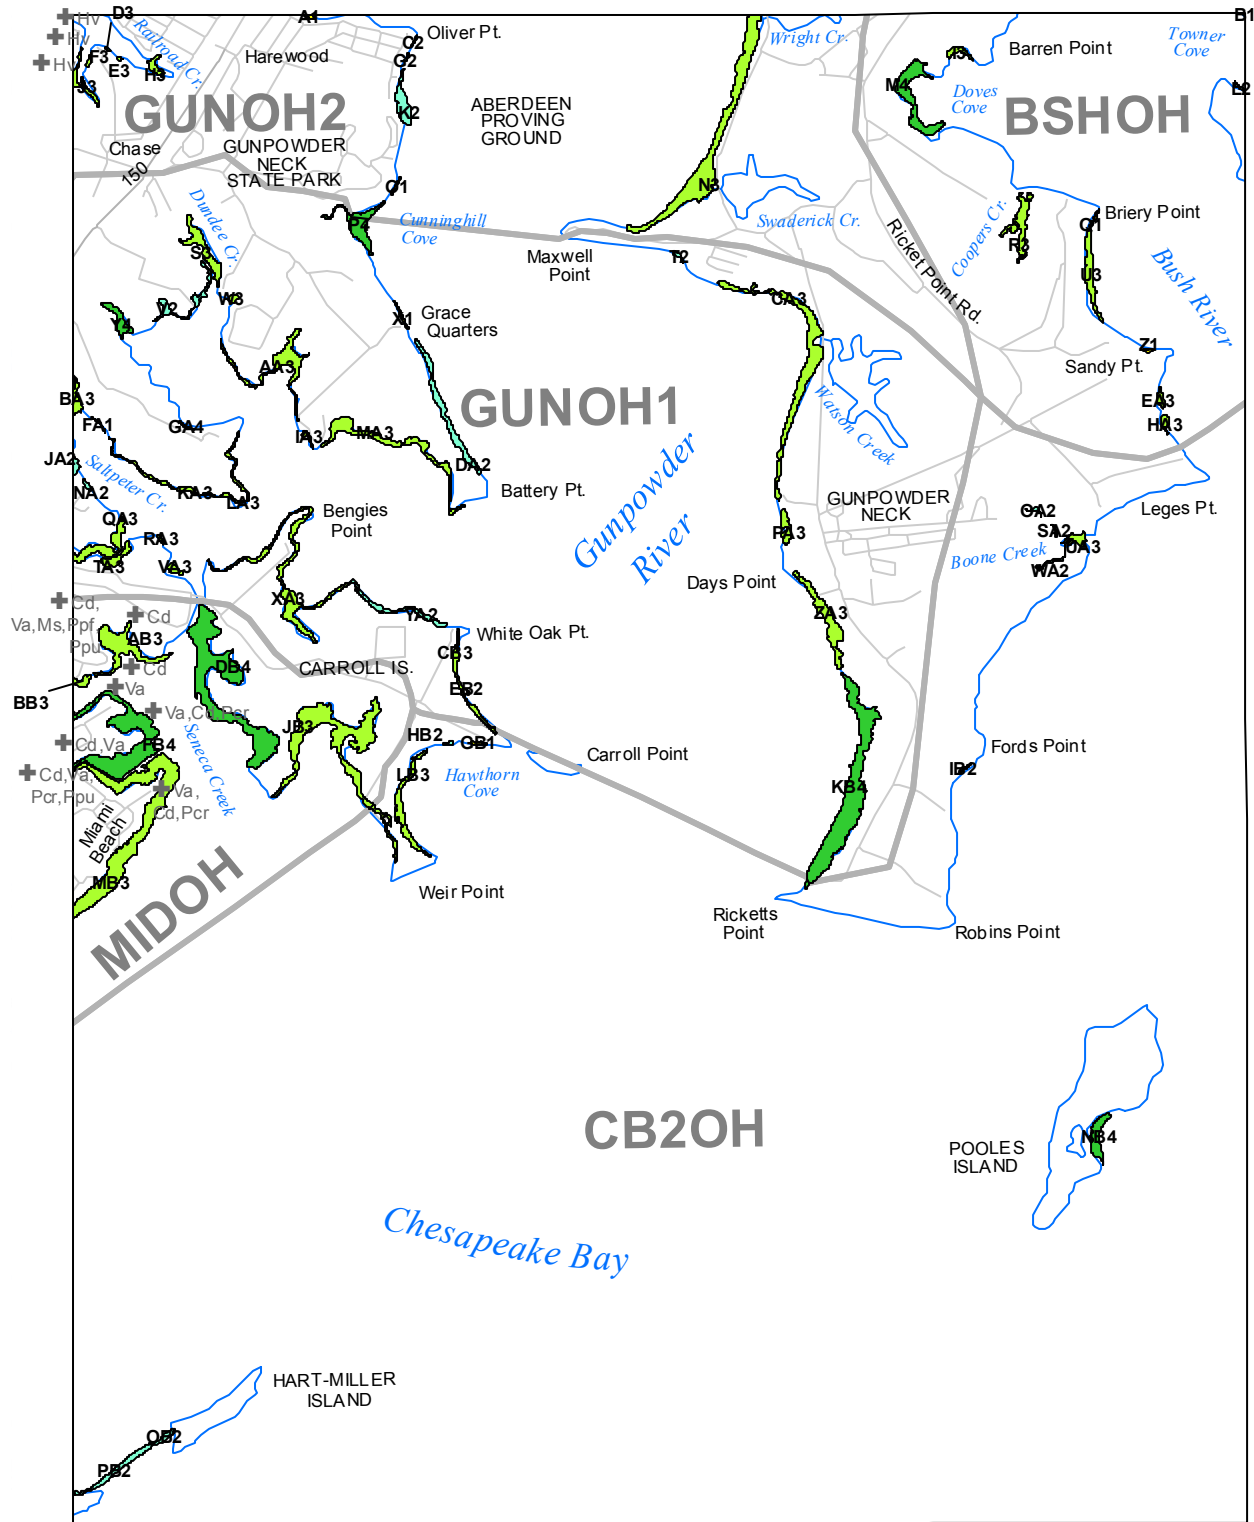

Submerged Aquatic Vegetation 2015

Gunpowder Neck, Md. (14)

Hectares of SAV: 307.02

Date Flown: 10/11

1,000 0 1,000 2,000 Meters

Sources: VIMS,USGS

PDF Created: 12/2/2016