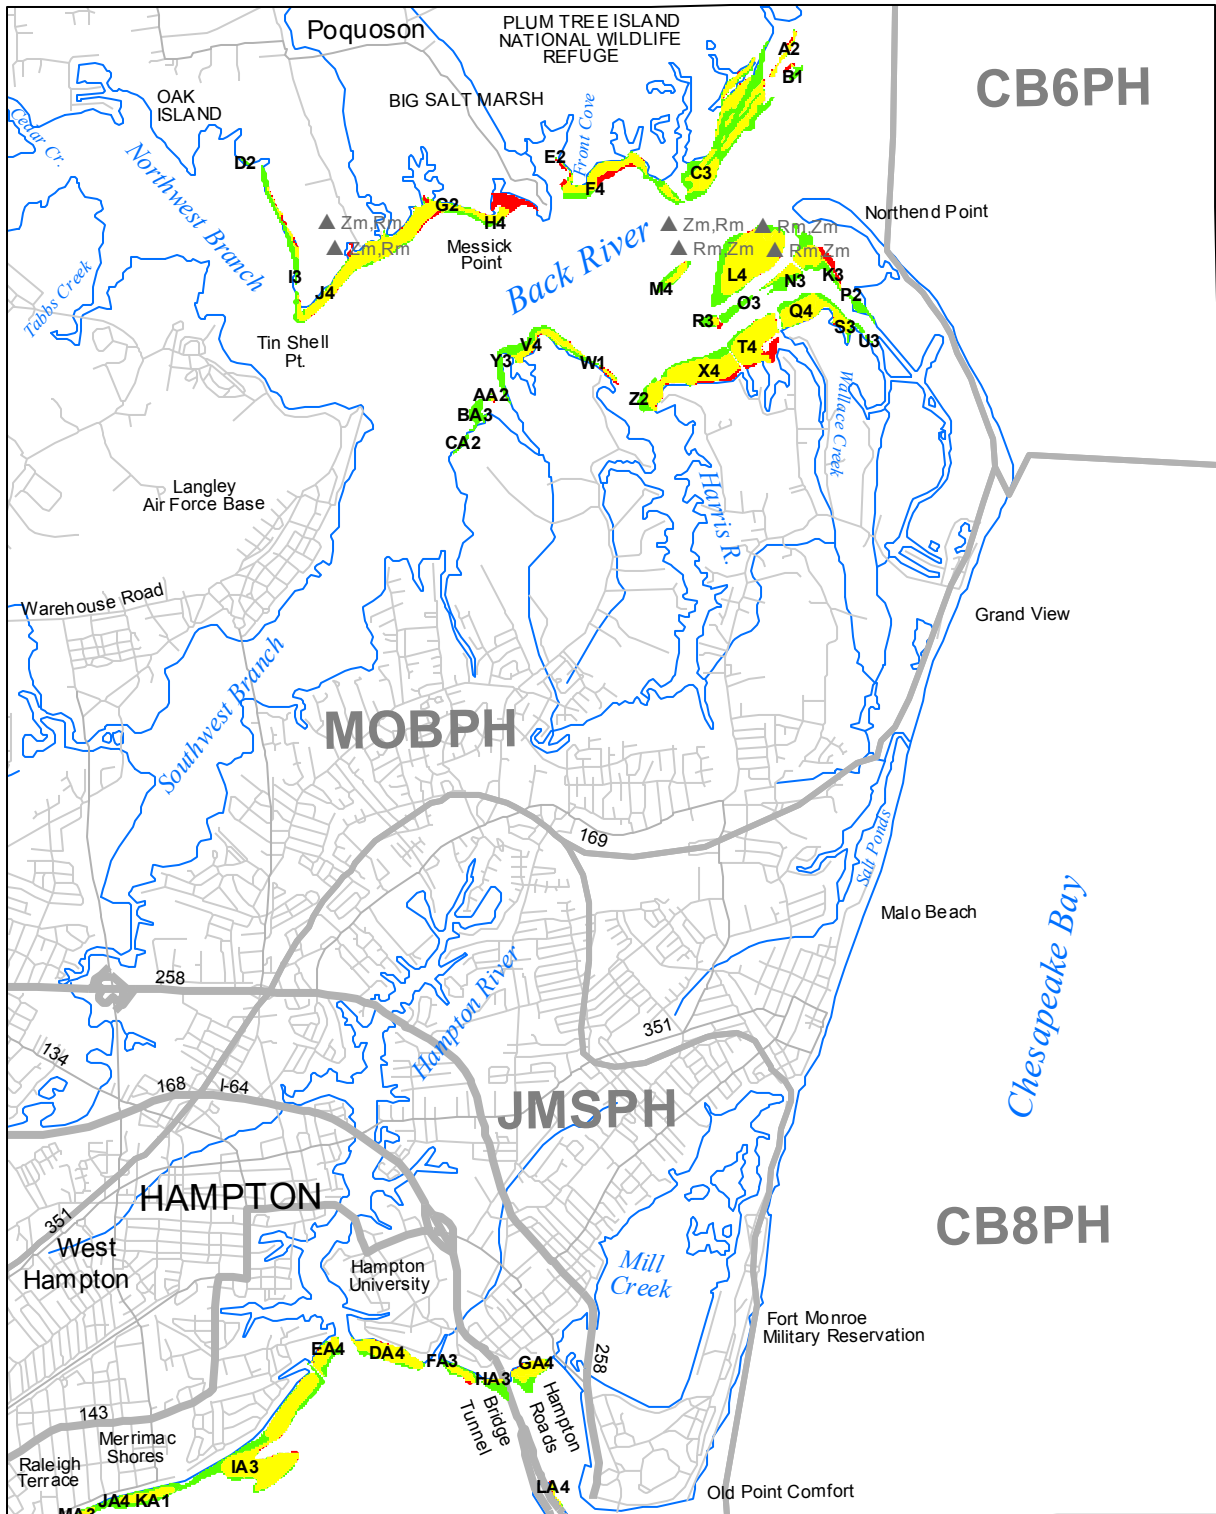

Submerged Aquatic Vegetation 2015

Hampton, Va. (147)

Hectares of SAV: 270.19

Date Flown: 05/24, 06/22

1,000 0 1,000 2,000 Meters

Sources: VIMS,USGS PDF Created: 12/2/2016