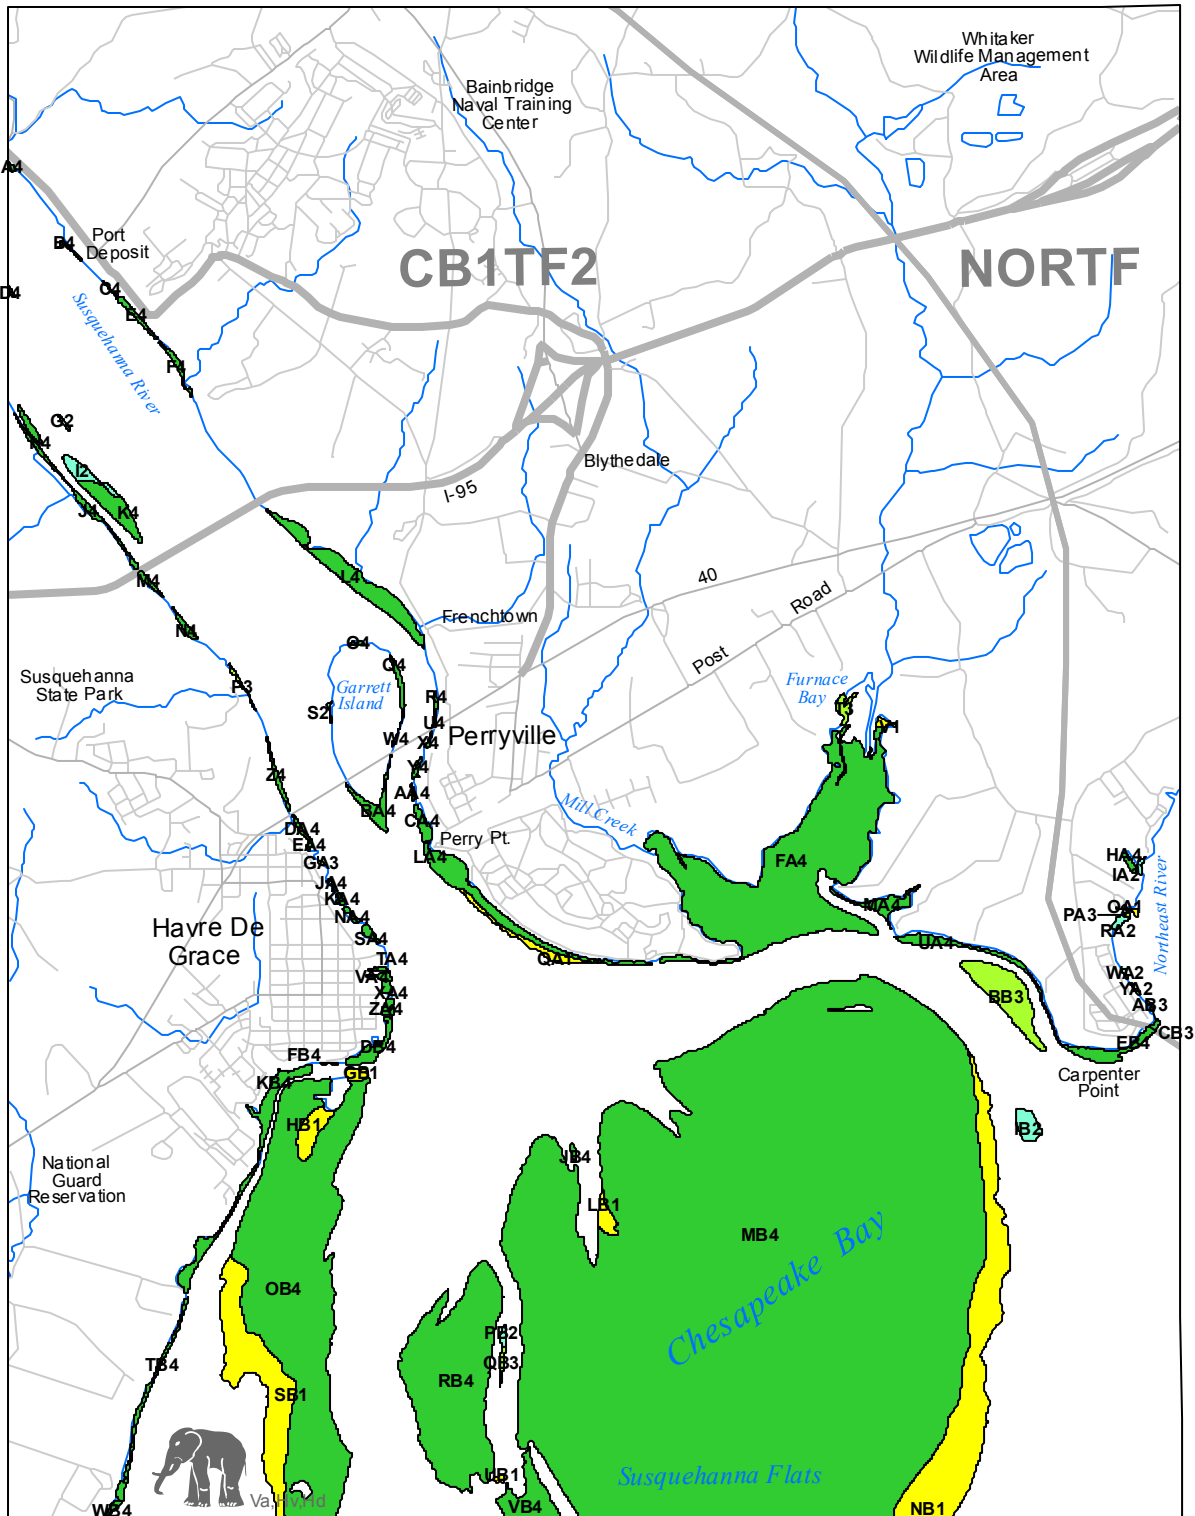

# Submerged Aquatic Vegetation 2015

Havre de Grace, Md. (3)

Hectares of SAV: 2,644.75

Date Flown: 08/22, 10/11

1,000 0 1,000 2,000 Meters

Sources: VIMS,USGS

PDF Created: 12/2/2016