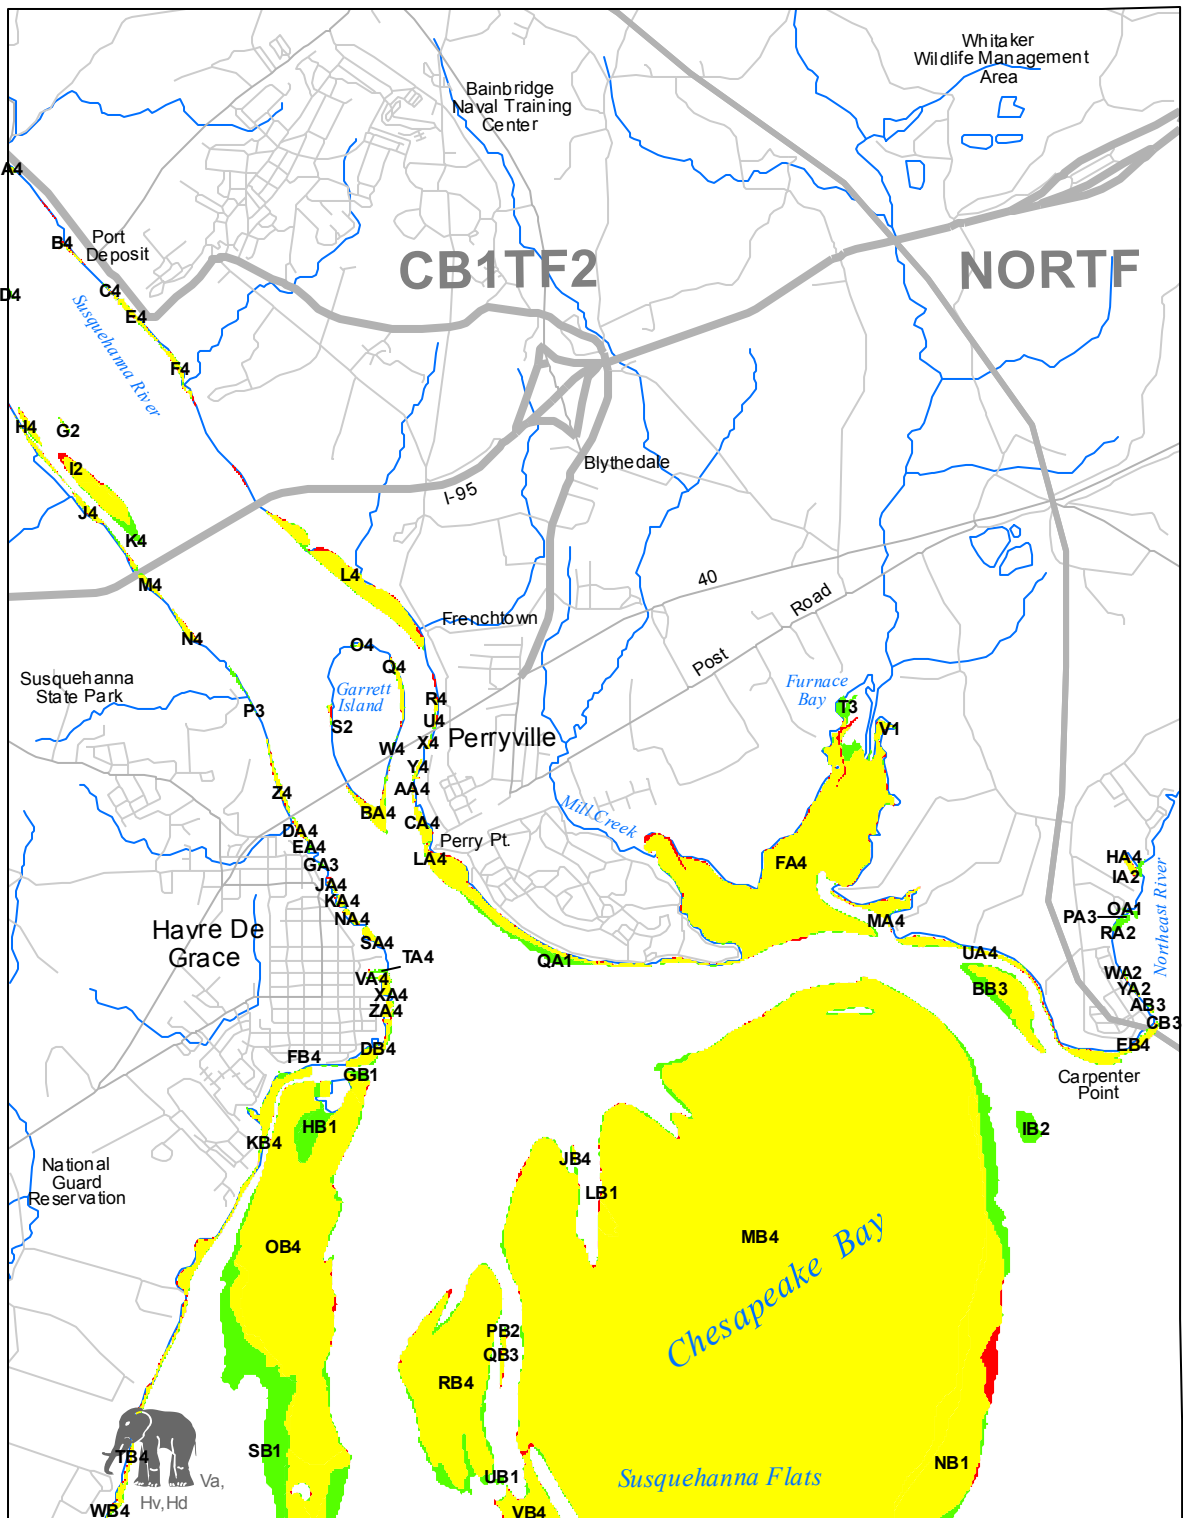

Submerged Aquatic Vegetation 2015

Havre de Grace, Md. (3)

Hectares of SAV: 2,644.75

Date Flown: 08/22, 10/11

1,000 0 1,000 2,000 Meters

Sources: VIMS,USGS PDF Created: 12/2/2016