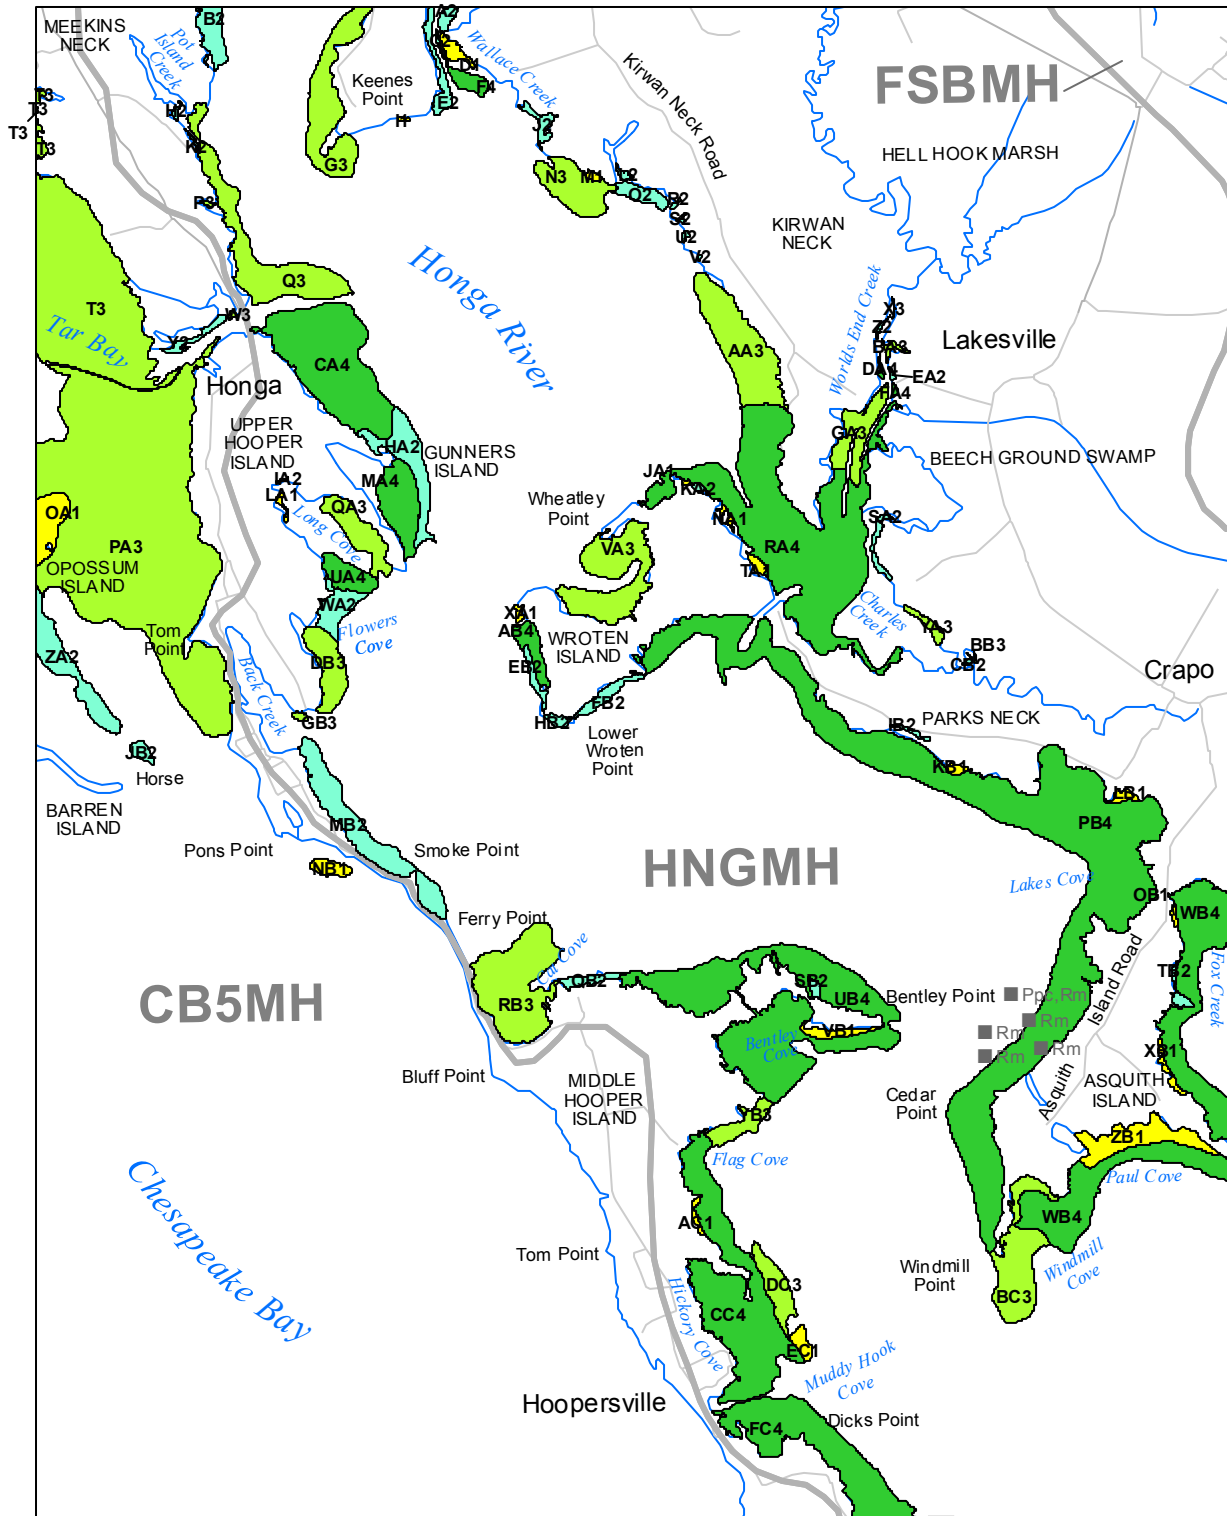

Submerged Aquatic Vegetation 2015

Honga, Md. (73)

Hectares of SAV: 2,153.75

Date Flown: 08/01

1,000 0 1,000 2,000 Meters

Sources: VIMS,USGS

PDF Created: 12/2/2016