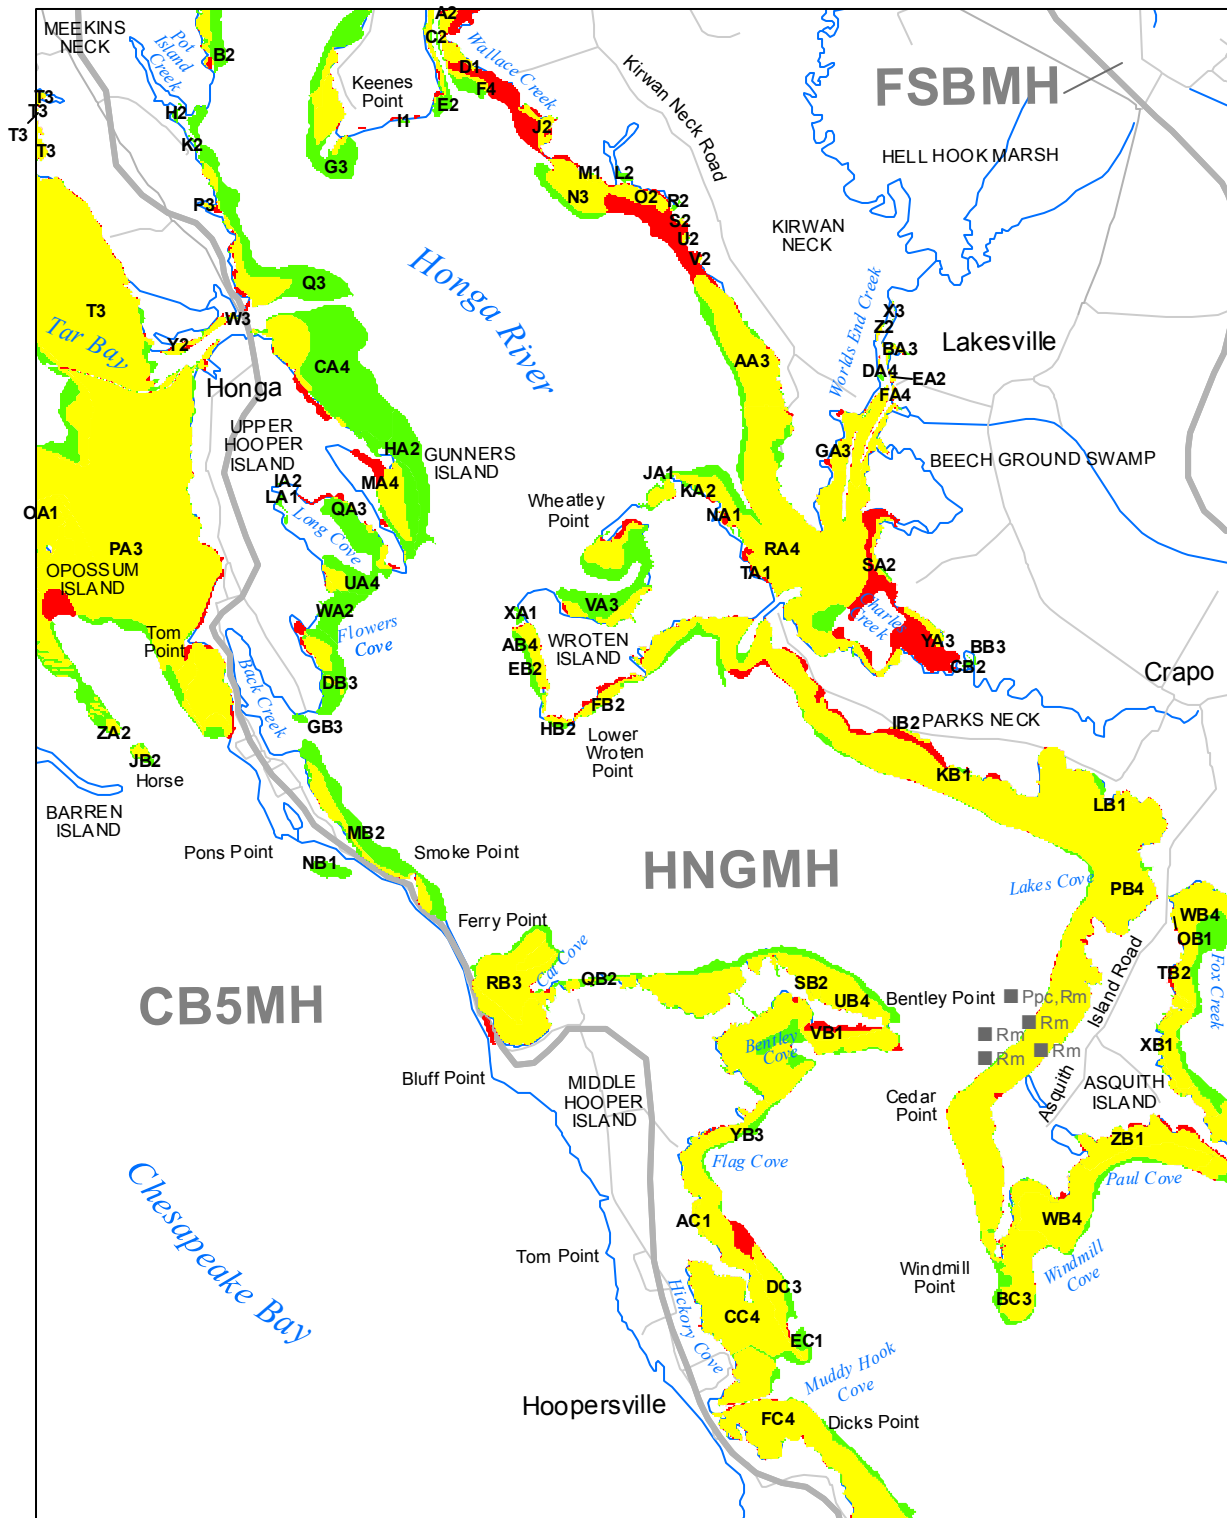

Submerged Aquatic Vegetation 2015

Honga, Md. (73)

Hectares of SAV: 2,153.75

Date Flown: 08/01

1,000 0 1,000 2,000 Meters

Sources: VIMS,USGS PDF Created: 12/2/2016