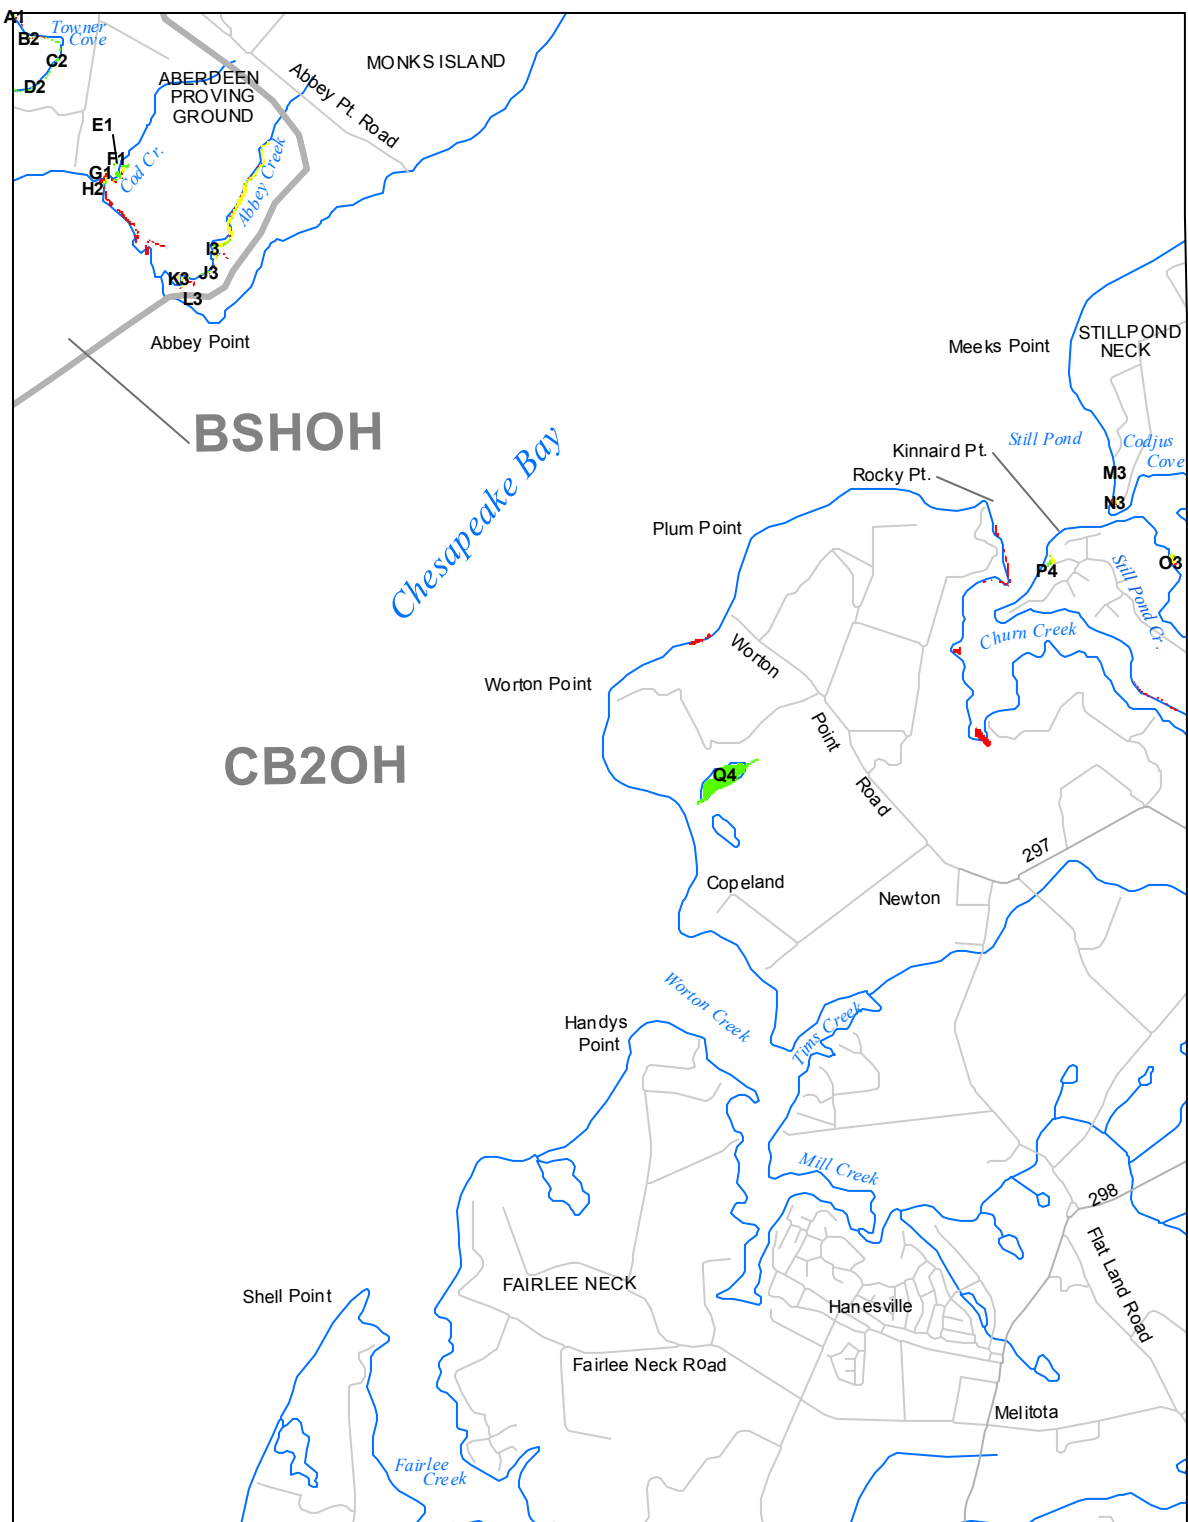

Submerged Aquatic Vegetation 2015

Hanesville, Md. (15)

Hectares of SAV: 13.63

Date Flown: 10/11

1,000 0 1,000 2,000 Meters

Sources: VIMS,USGS PDF Created: 11/29/2016