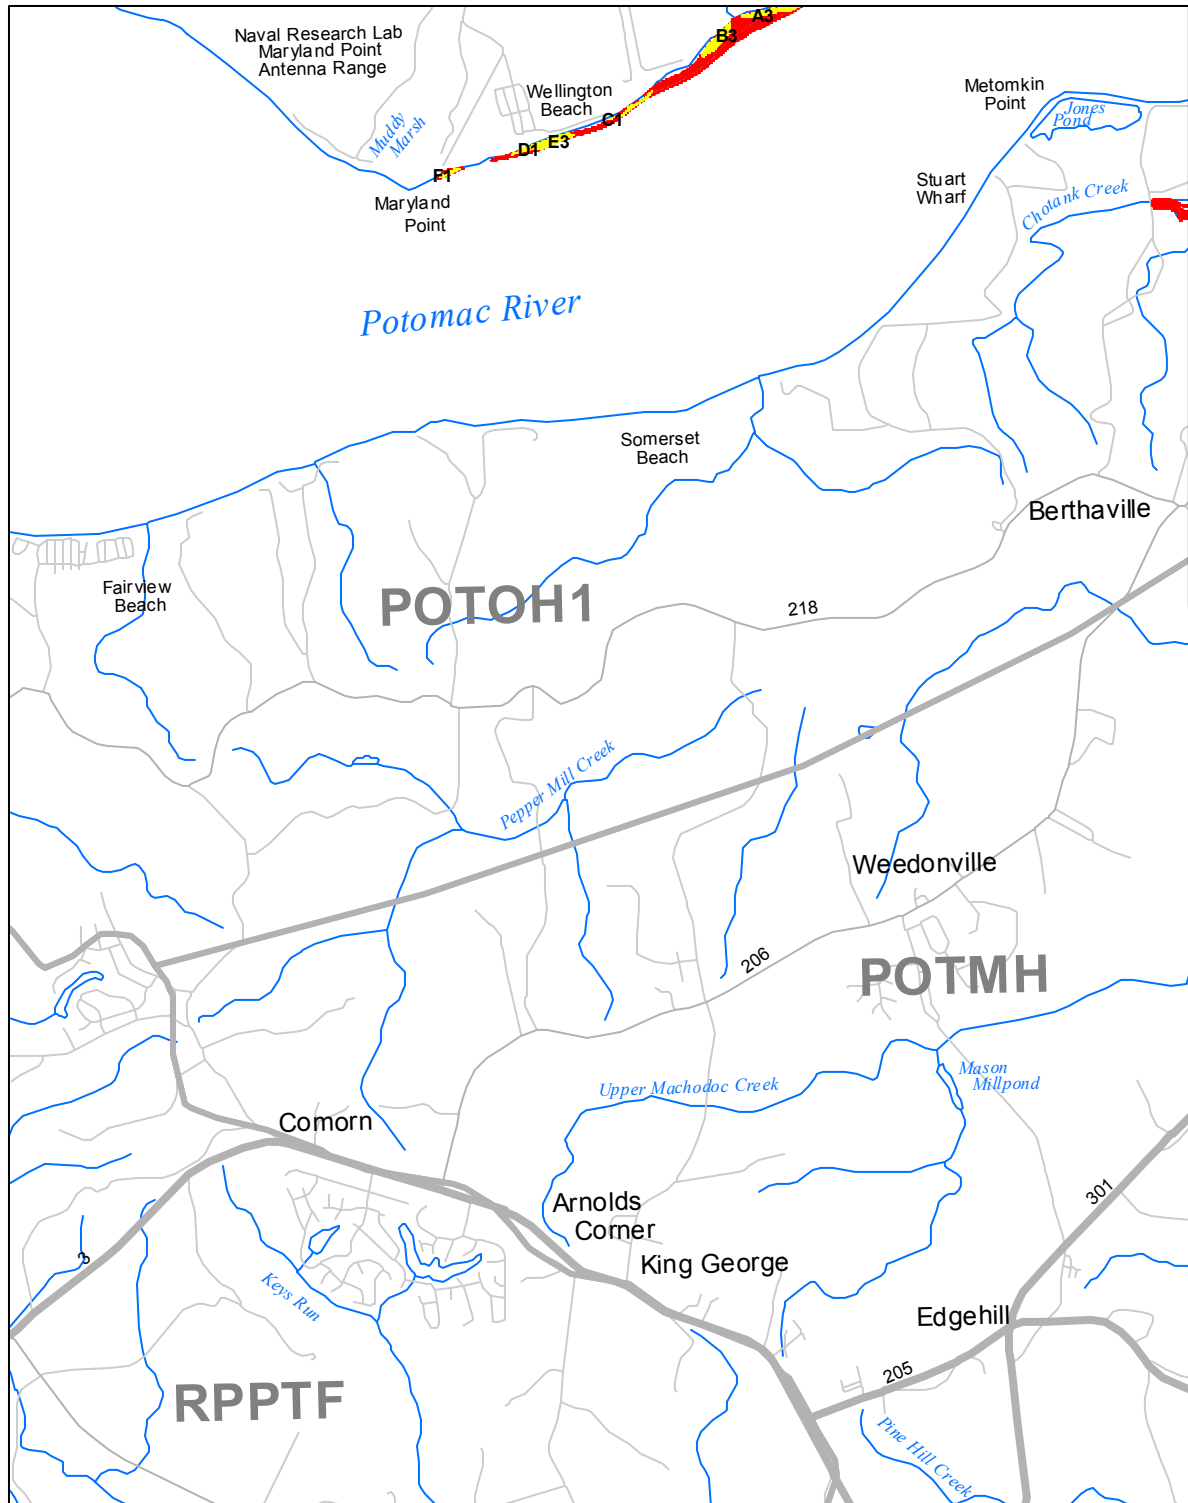

Submerged Aquatic Vegetation 2015

King George, Va.- Md. (65)

Hectares of SAV: 10.95
Date Flown: 09/08, 10/12

Sources: VIMS,USGS PDF Created: 11/29/2016