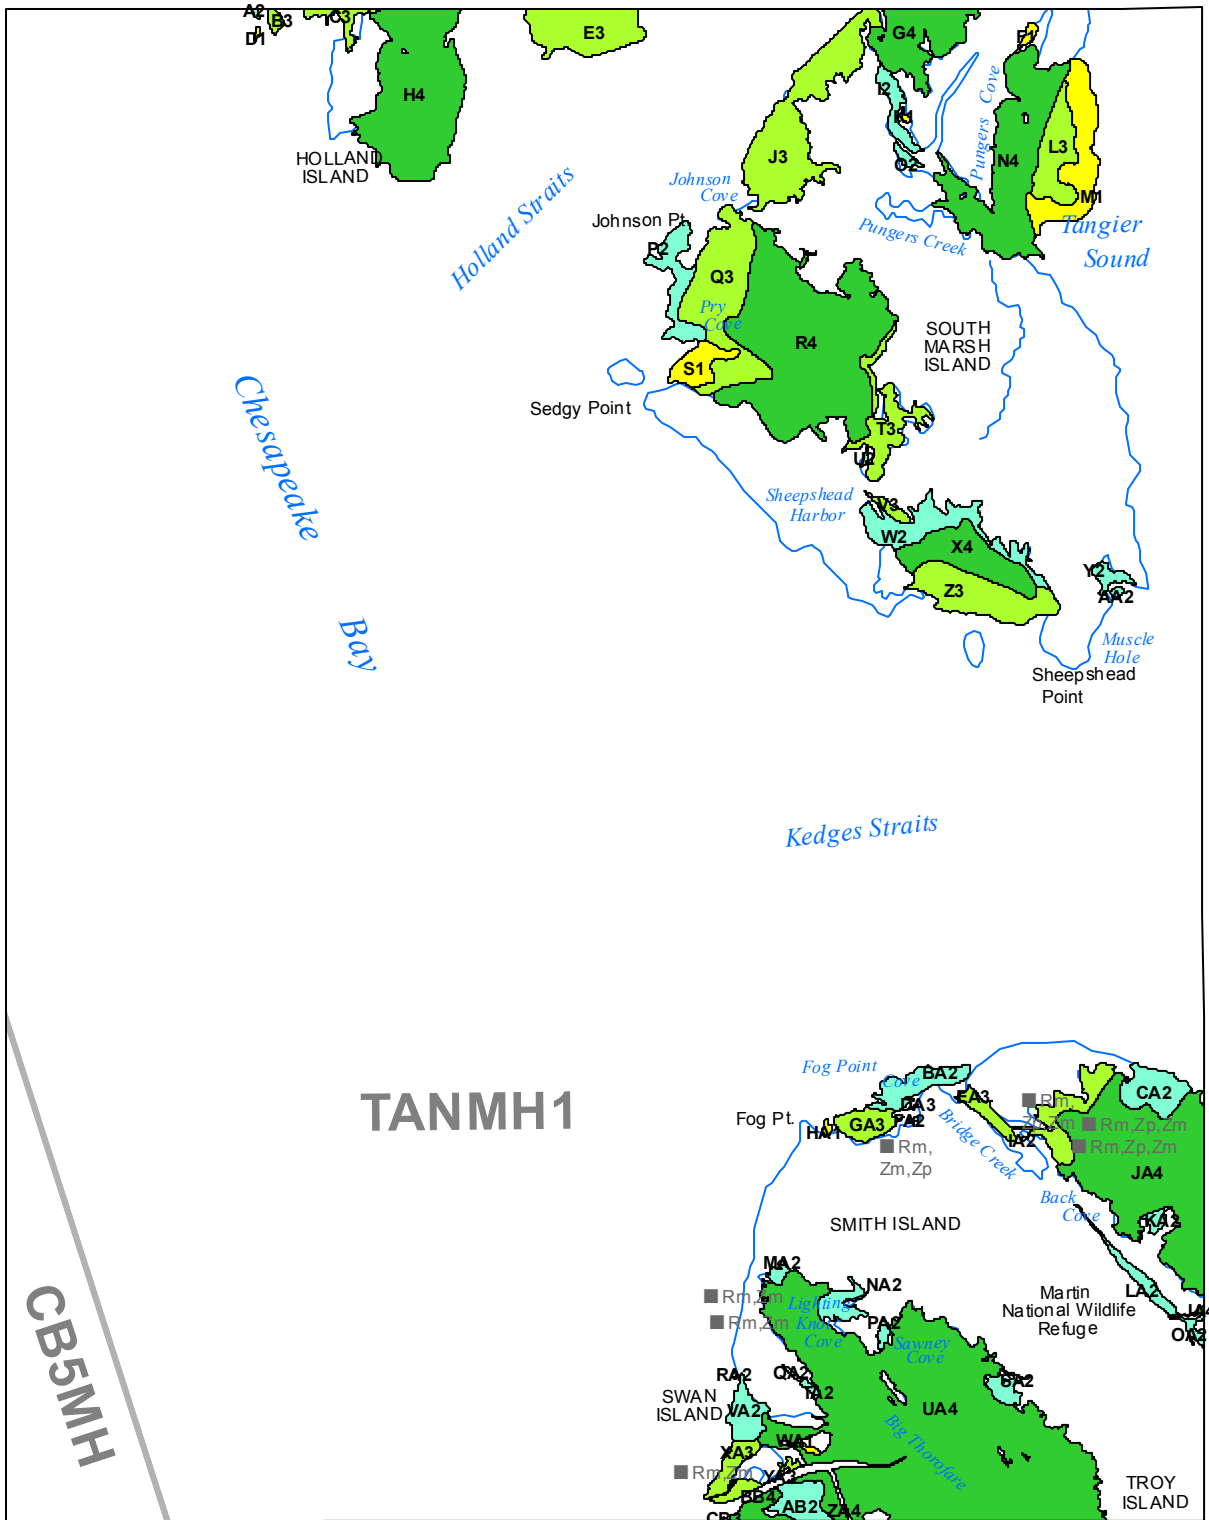

Submerged Aquatic Vegetation 2015

Kedges Straits, Md. (91)

Hectares of SAV: 1,615.21

Date Flown: 08/01, 10/21

1,000 0 1,000 2,000 Meters

Sources: VIMS,USGS

PDF Created: 12/2/2016