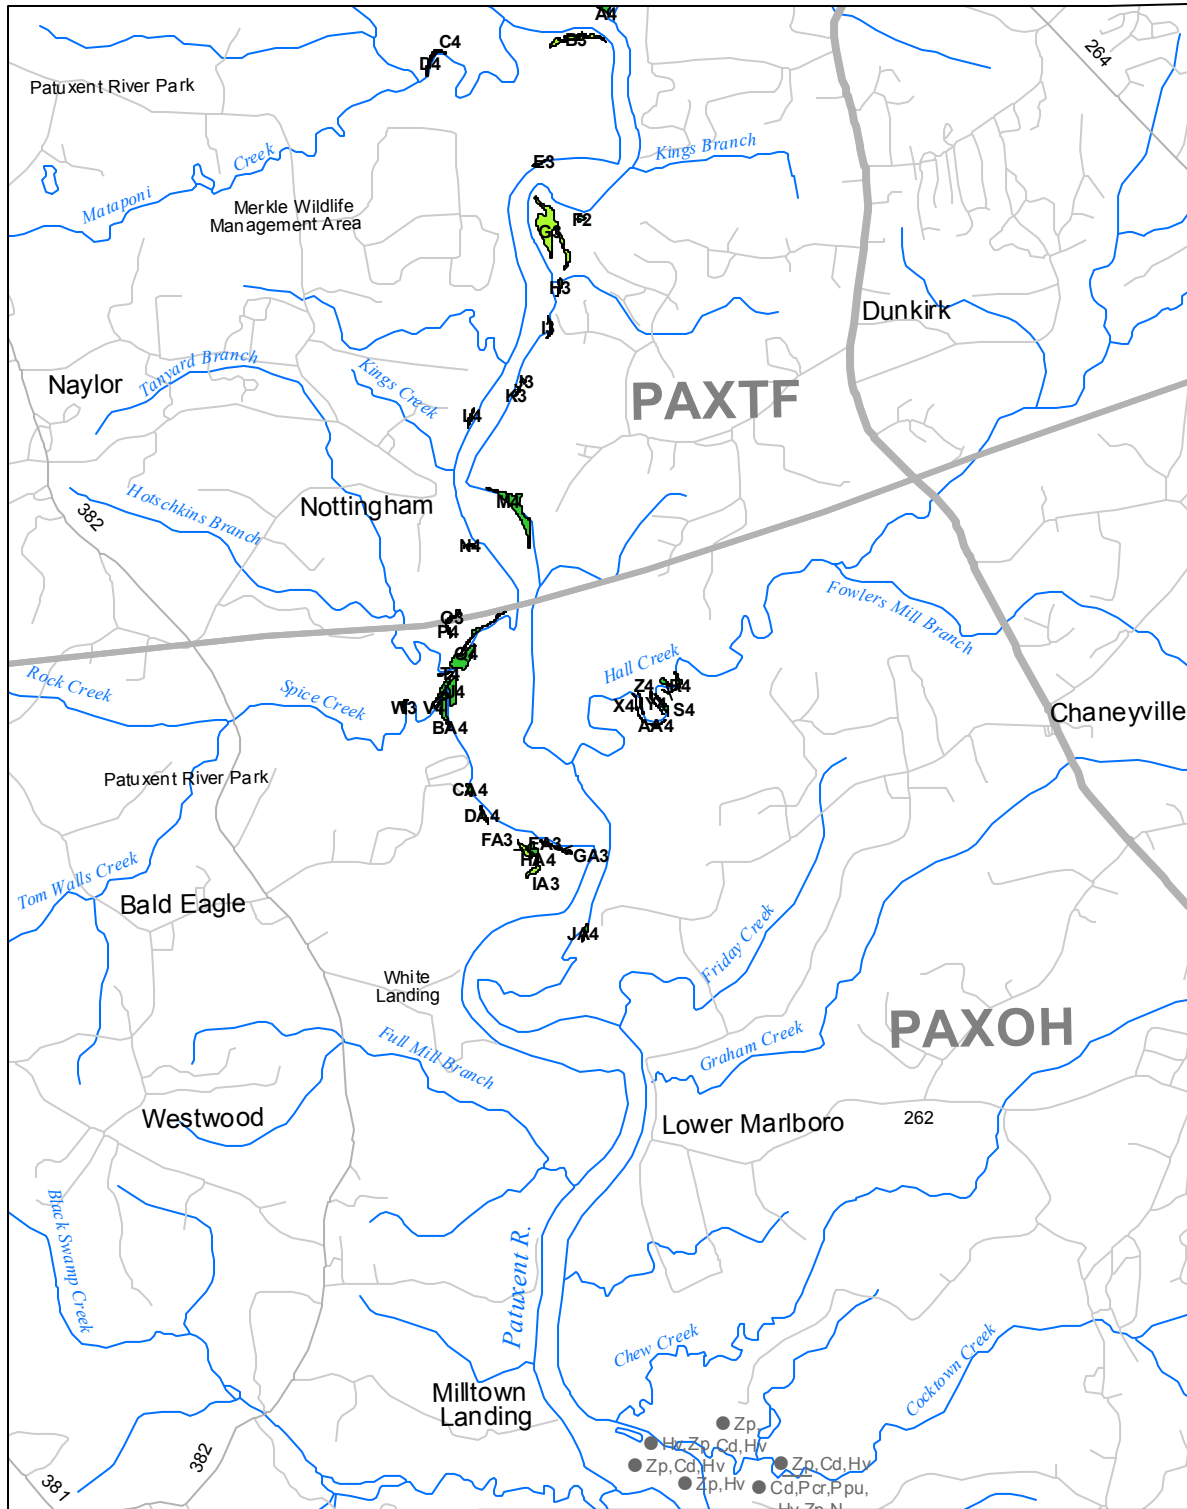

Submerged Aquatic Vegetation 2015

Lower Marlboro, Md. (41)

Hectares of SAV: 27.29

Date Flown: 10/15

1,000 0 1,000 2,000 Meters

Sources: VIMS,USGS

PDF Created: 12/2/2016