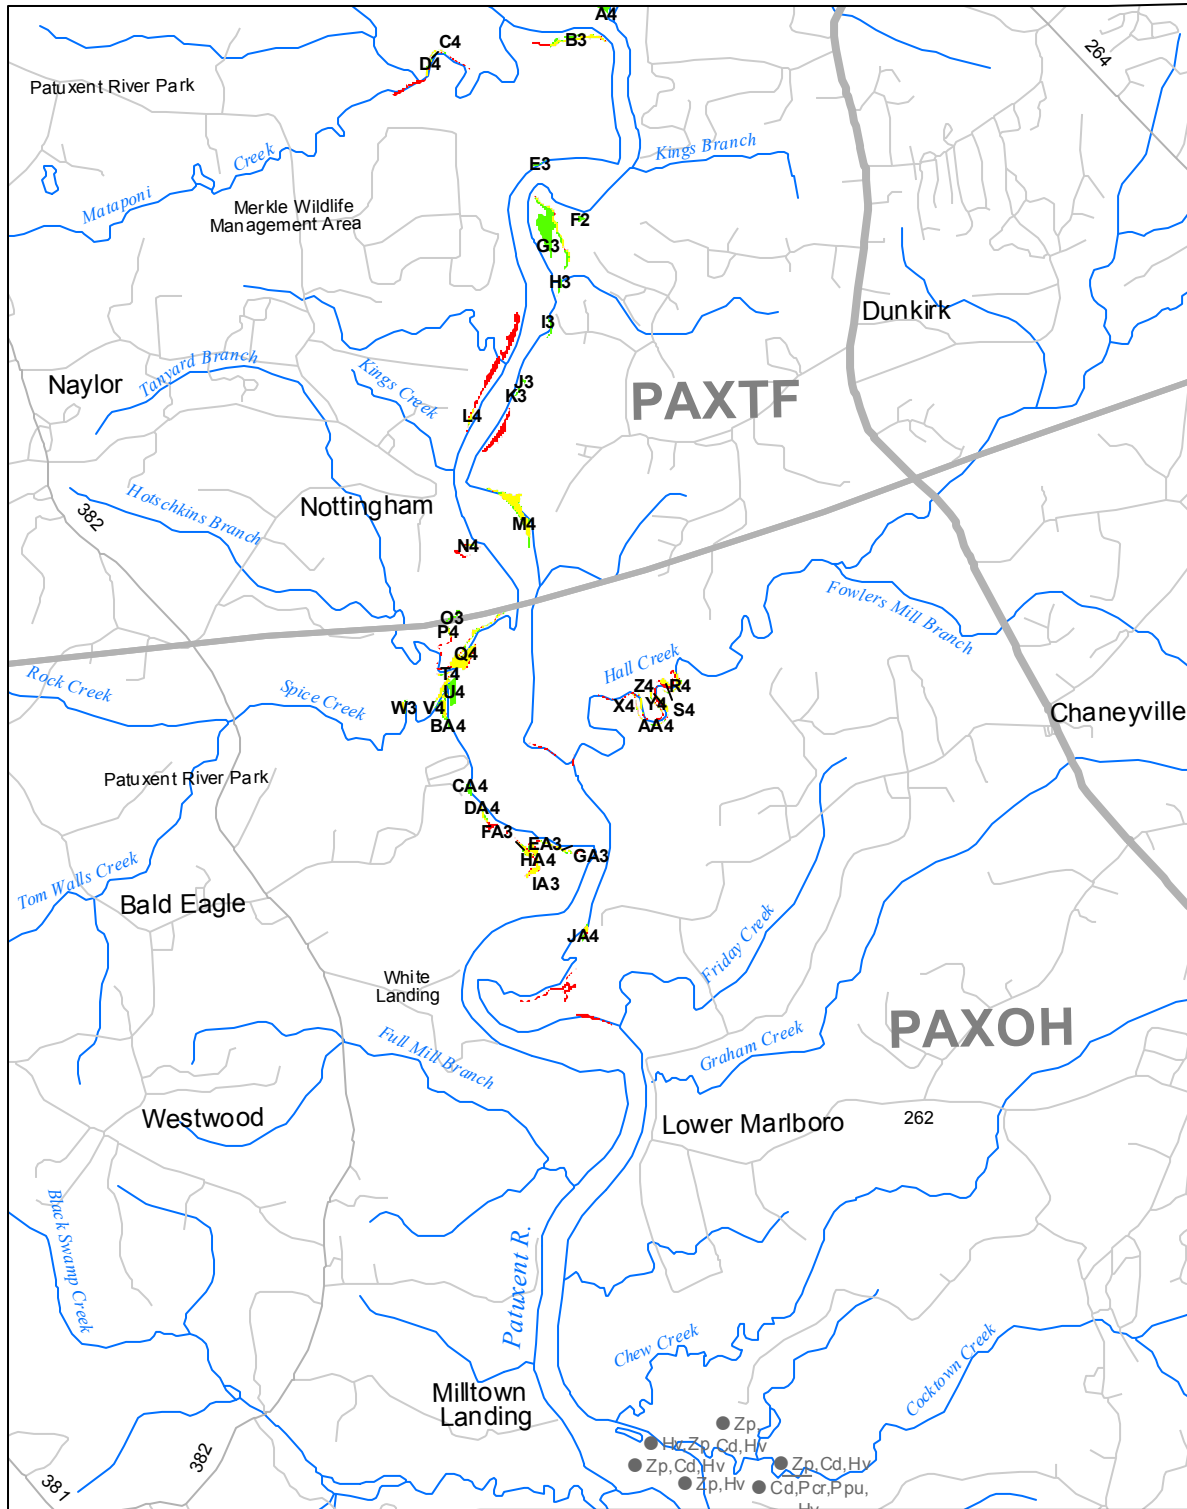

Submerged Aquatic Vegetation 2015

Lower Marlboro, Md. (41)

Hectares of SAV: 27.29

Date Flown: 10/15

1,000 0 1,000 2,000 Meters

Sources: VIMS,USGS PDF Created: 12/2/2016